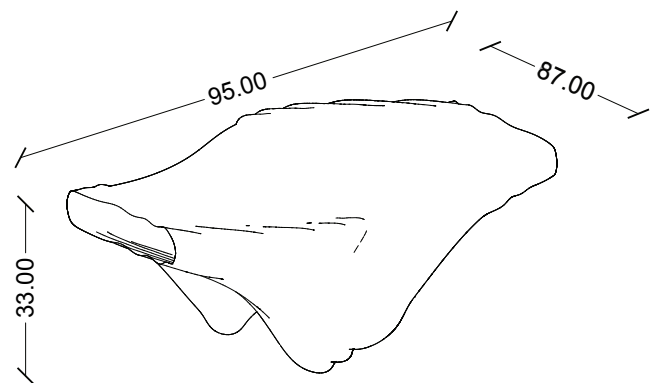

DIMENSIONS

cm

Maintenance: Our products are made of polylactic acid with the addition of natural dye. For normal cleaning of the plastic surfaces, use a soft scrub brush (no metallic) to remove dirt particles between the lines and then wash with a micro fiber cloth (or other lint-free cloth) and water. If heavier cleaning is required, use a mild soap along with the cloth and water.

Do not use solvents or abrasive cleaners. After cleaning, rinse with warm water and dry with a soft cloth.

*Only light colors are available for outdoor products.

Products left outside or with constant thermal differences could undergo deformations. Always protect products from atmospheric agents.

Prolonged exposure to sunlight may cause discoloration.