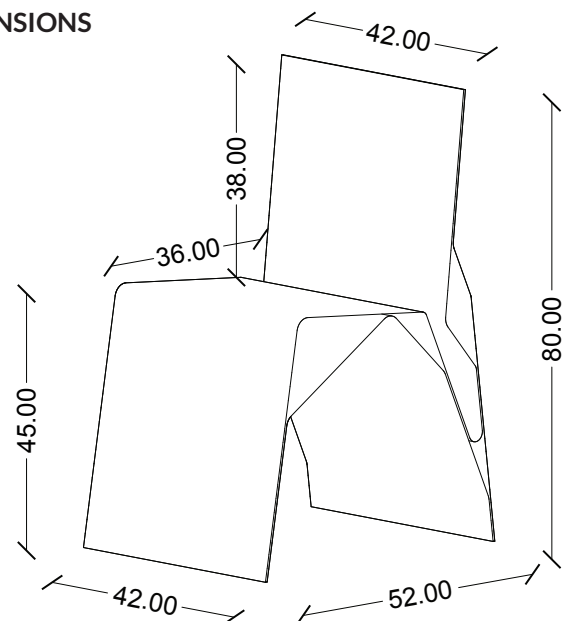

DIMENSIONS

cm

Maintenance: Our products are made of polylactic acid with the addition of natural dye. For normal cleaning of the plastic surfaces, use a soft scrub brush (no metallic) to remove dirt particles between the lines and then wash with a micro fiber cloth (or other lint-free cloth) and water. If heavier cleaning is required, use a mild soap along with the cloth and water.

Do not use solvents or abrasive cleaners. After cleaning, rinse with warm water and dry with a soft cloth.

*Only light colors are available for outdoor products.

Products left outside or with constant thermal differences could undergo deformations. Always protect products from atmospheric agents.

Prolonged exposure to sunlight may cause discoloration.