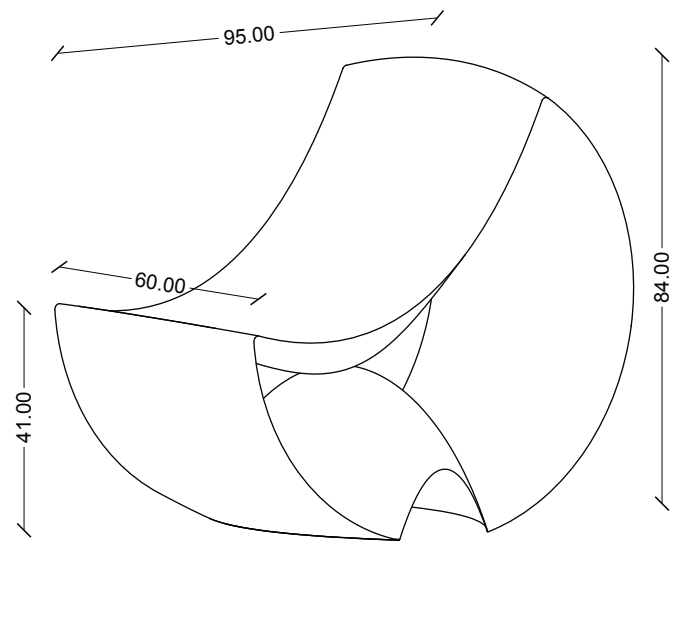

DIMENSIONS

cm

Maintenance: Our products are made of polylactic acid with the addition of natural dye. For normal cleaning of the plastic surfaces, use a soft scrub brush (no metallic) to remove dirt particles between the lines and then wash with a micro fiber cloth (or other lint-free cloth) and water. If heavier cleaning is required, use a mild soap along with the cloth and water.

Do not use solvents or abrasive cleaners. After cleaning, rinse with warm water and dry with a soft cloth.

*Only light colors are available for outdoor products.

Products left outside or with constant thermal differences could undergo deformations. Always protect products from atmospheric agents.

Prolonged exposure to sunlight may cause discoloration.