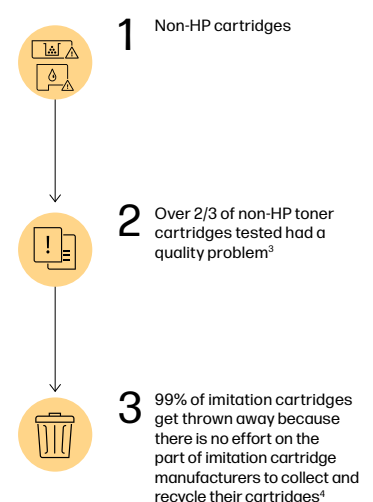

DMR18628 (1842) 500 sheets/pkg \$14.99 pkg.

Reduce Landfill Waste With Cartridges

CIRCULAR ECONOMY

VS

LINEAR ECONOMY

HP closed-loop recycling

When you choose Original HP Cartridges and recycle through HP Planet Partners, you become part of a more circular, sustainable system—where materials are added and reused to make new products, and no cartridges end up in a landfill.