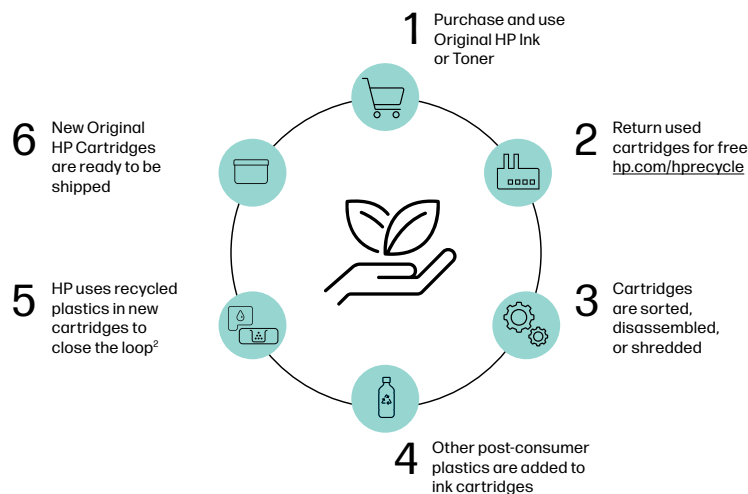

DMR18628 (1842) 500 sheets/pkg \$14.99 pkg.

Reduce Landfill Waste With Cartridges

CIRCULAR ECONOMY

VS

LINEAR ECONOMY

HP closed-loop recycling

When you choose Original HP Cartridges and recycle through HP Planet Partners, you become part of a more circular, sustainable system—where materials are added and reused to make new products, and no cartridges end up in a landfill.