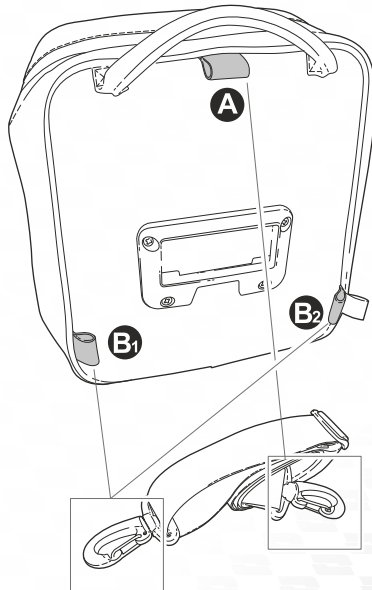

Raincover

INCLUDED

Raincover

Shoulder strap

Baggy Plate

Klickfix®

ATTACHMENT

No incluido
(se vende por separado)

Compatible Systems

(sold separately)

Handlebar Adapter - KCLICKFIX

DETACHMENT

Features

Multiple inner compartments

SHAD

Urban bags for city bikers