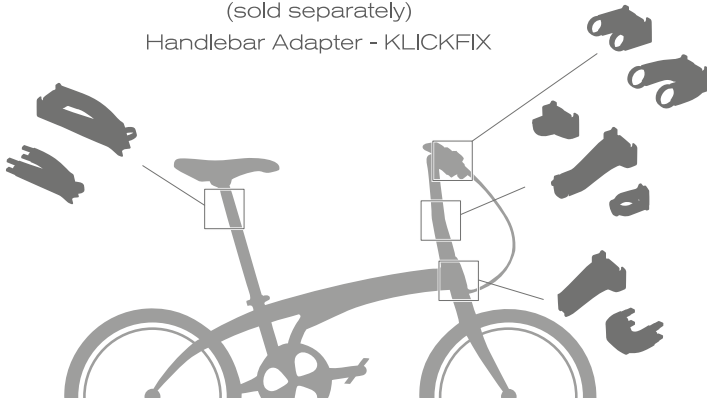

Raincover

INCLUDED

Raincover

Shoulder strap

Baggy Plate

Klickfix®

ATTACHMENT

No incluido
(se vende por separado)

Compatible Systems

(sold separately)

Handlebar Adapter - KCLICKFIX

DETACHMENT

Features

Multiple inner compartments

SHAD

Urban bags for city bikers