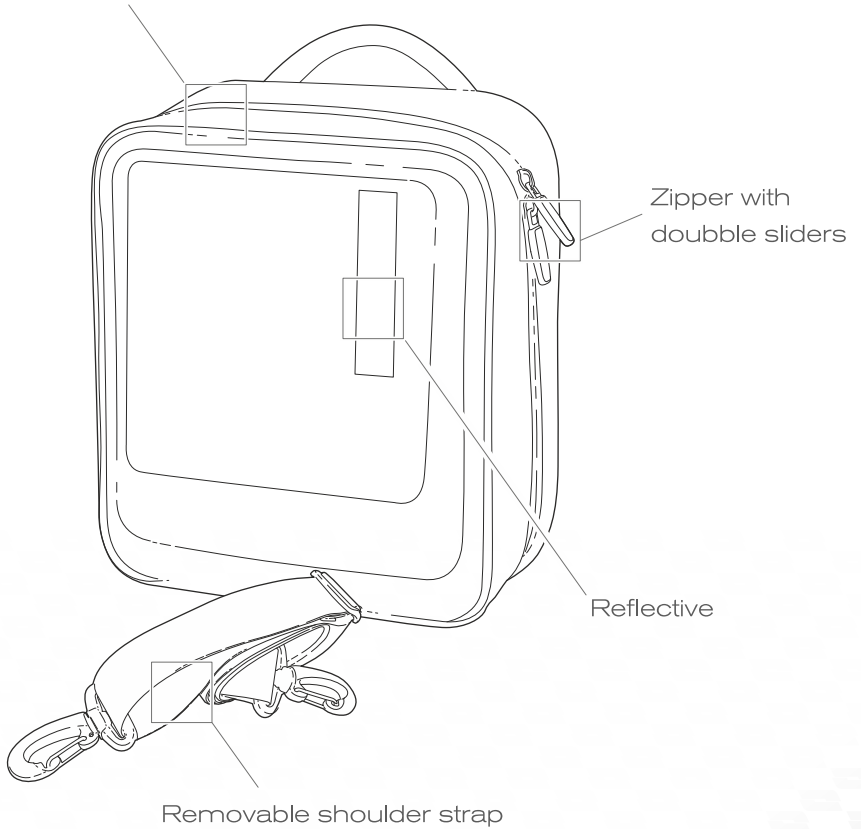

Compatible Systems

(sold separately)

Handlebar Adapter - KCLICKFIX

DETACHMENT

Features

Multiple inner compartments

SHAD

Urban bags for city bikers