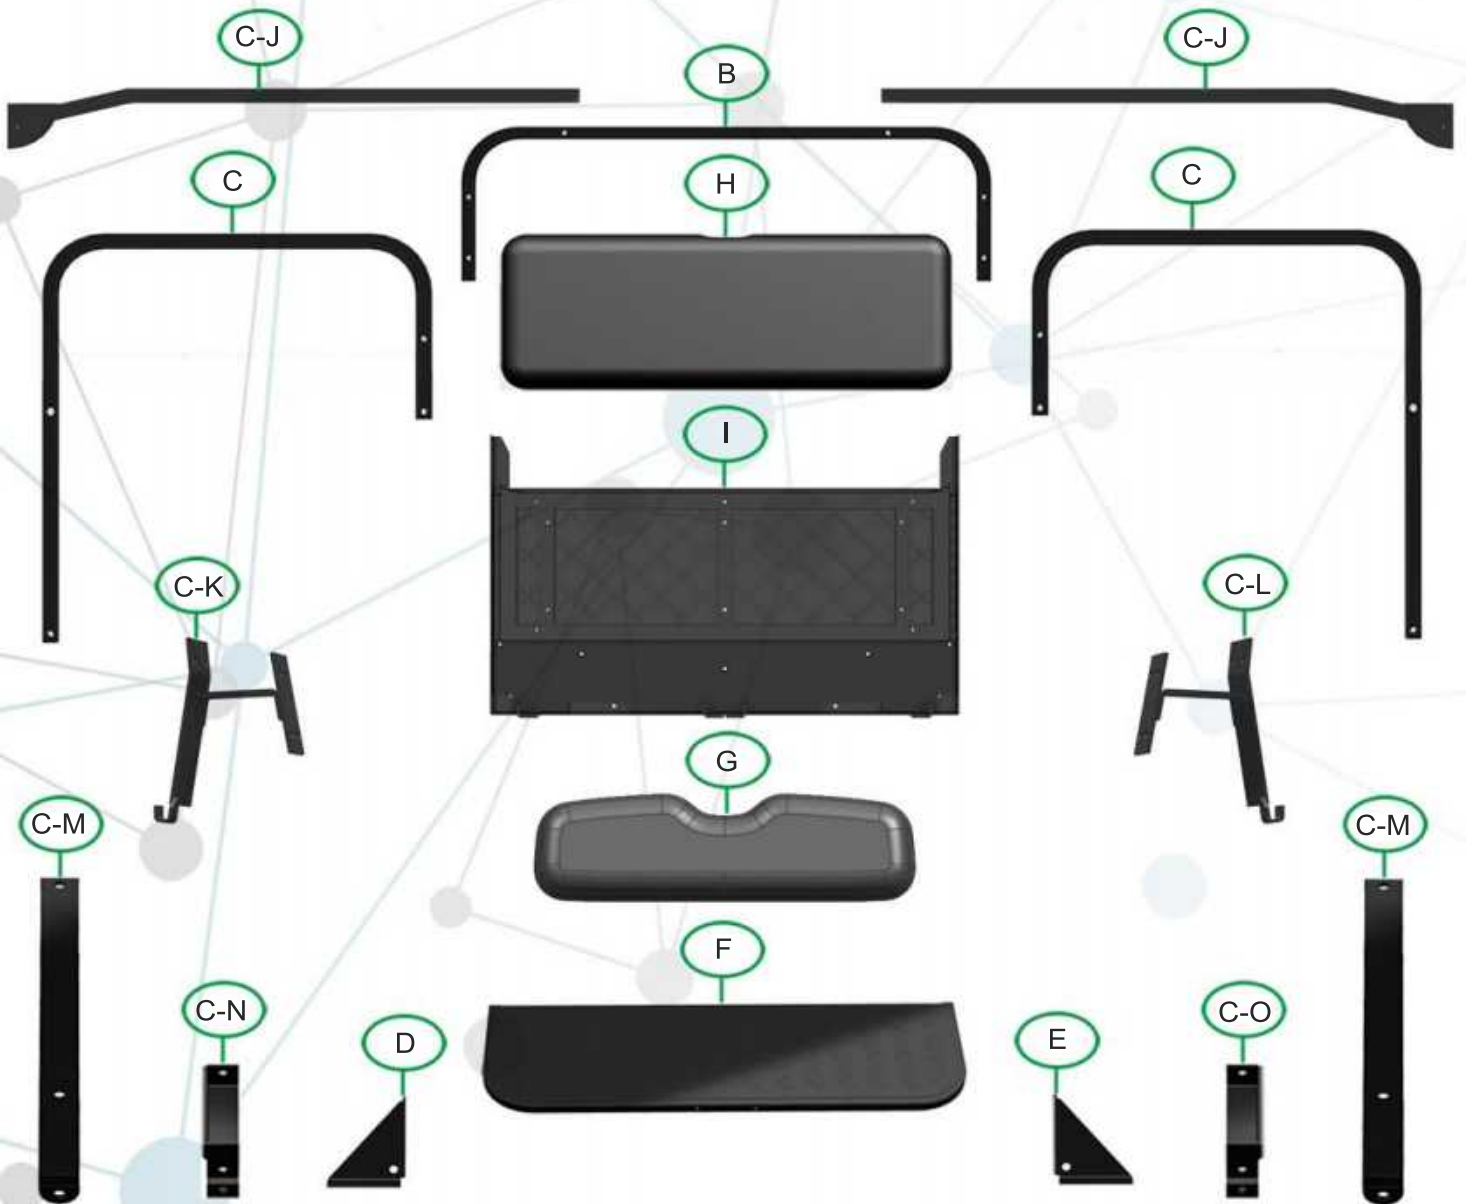

# REAR FLIP SEAT FOR CLUB CAR PRECEDENT

## STEP 5

Install seat frame with plastic board.

**Hand tighten only.**

## STEP 11

Install seat back.

## **STEP 12**

Reinstall the front seat back using original hardware.