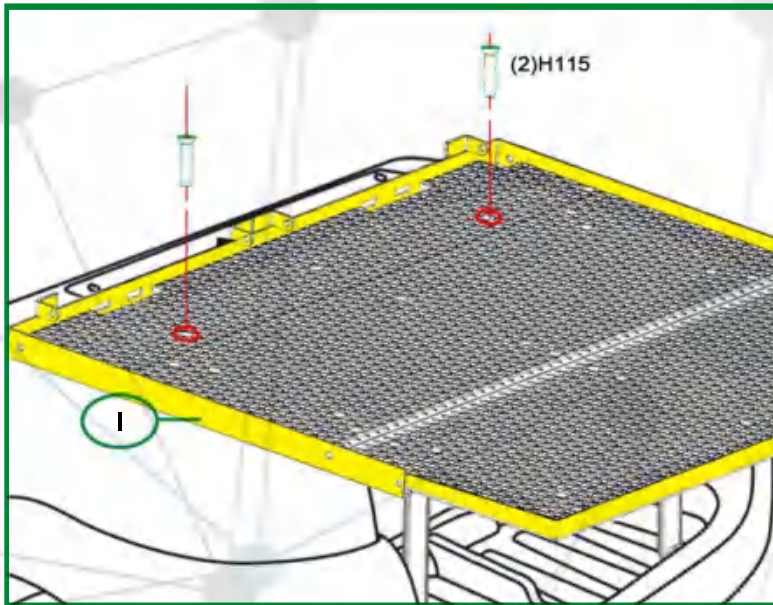

## STEP 4

Install seat back supports.

**Tighten hardware fully.**

Use a 3/8" drill bit to open up the (2) rear most holes in the bagwell area. Drill completely through the rivet and the frame.

## STEP 5

Install seat frame with plastic board.

**Hand tighten only.**