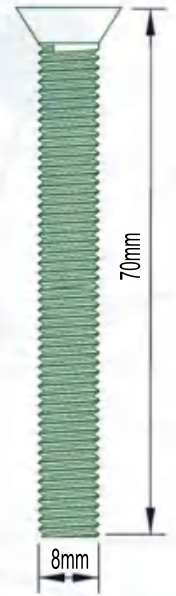

HARDWARE:

SHOWN TO SCALE

Unit: mm

(4)H104

(2)H105

(4)H106

(12)H107

(4)H119

(6)H111

(2)H115

(22)H101

(44)H102

(4)H121

(4)H122

(2)H112

(2)H114

STEP 1

Remove rear struts while supporting top(Retain factory hardware).

STEP 2

Remove front seat back cushion and sweater basket(Retain factory hardware).

STEP 3

Remove both basket retainers.