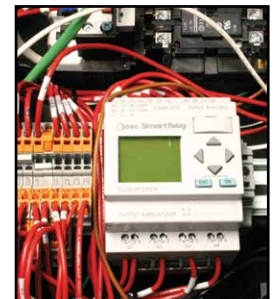

50-ft. high-pressure hose for easy maneuverability around a large working area

Insulated Hotsy trigger gun and insulated wand with ergonomic, side handle

Float tank (with upgraded Hudson valve, standard) helps maintain constant water pressure and flow while helping to prevent sediment from entering the machine's components

Locking lid prevents accidental removal of both panels around the belt and pulley

Adjustable upstream detergent injection ensures high-pressure sudsing for better cleaning

Sleek side and front removeable panels provide easy access to the entire washer for service and maintenance

Hotsy-designed Triplex pumps carry a 7-year limited warranty