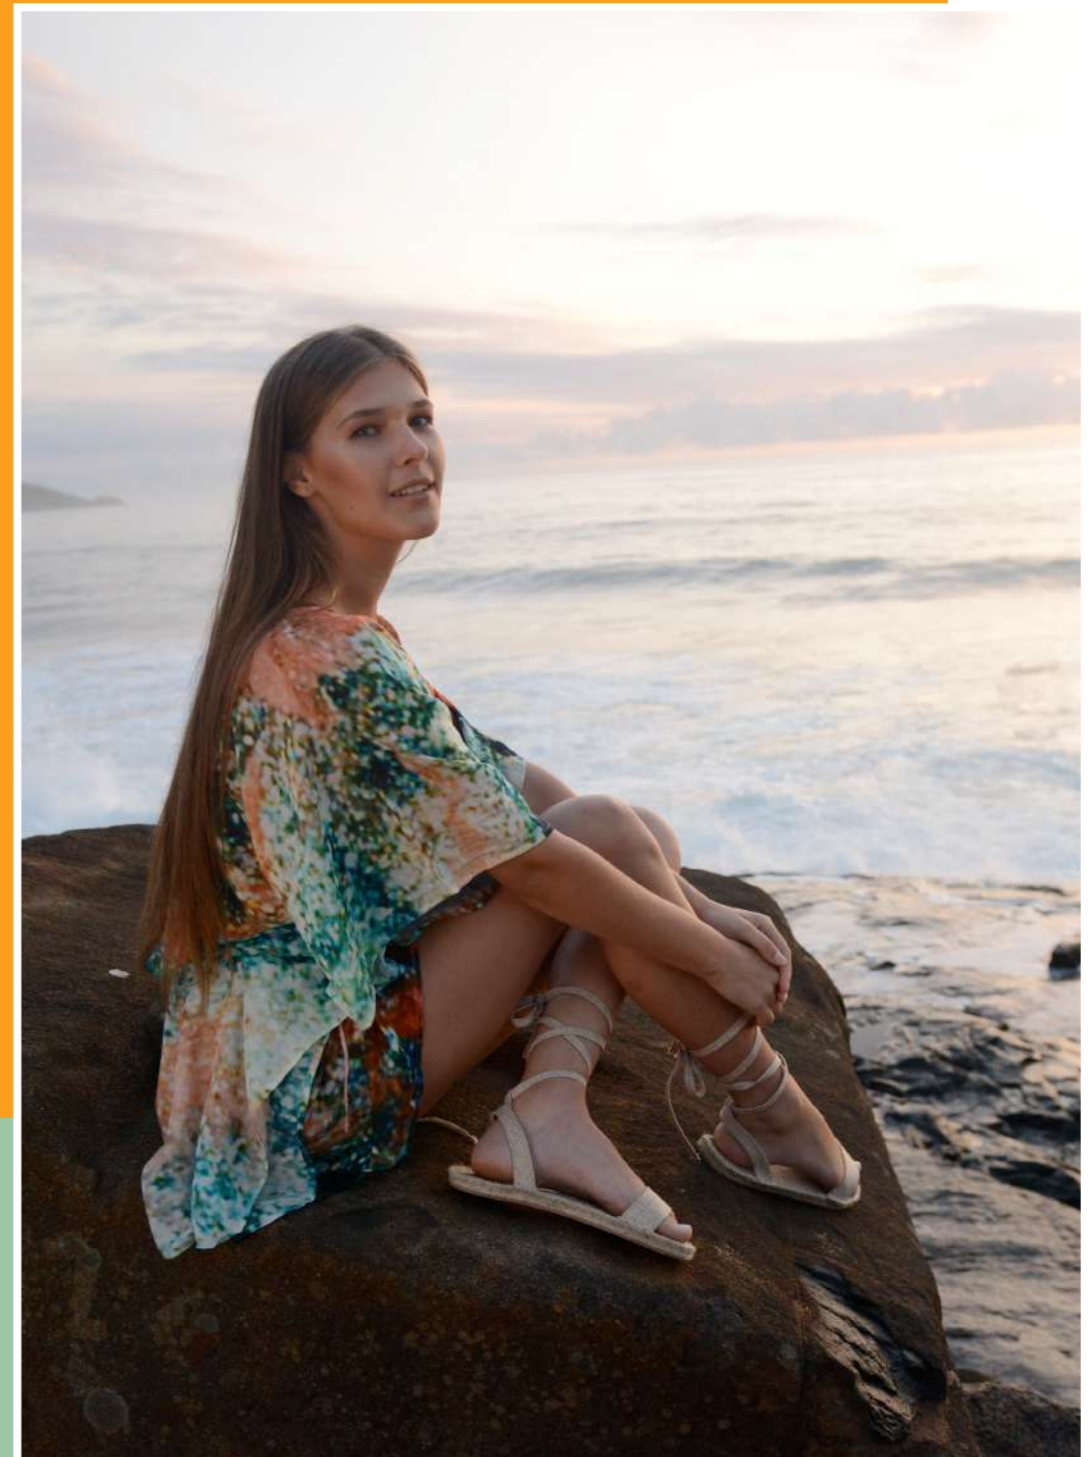

RESORT & BEACHWEAR

CAFTAN REFLECTION

Caftan fluide encolure V - longueur 85 cm

Kaftan V neck with drawstrings

Tissu - Mix Coton et soie / Taille - Taille unique
Fabric - Silk & Cotton blend / Sizes - One size