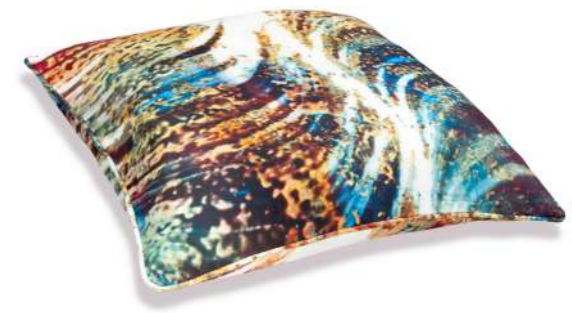

COUSSIN DE SOL ECLAT

Housse de coussin de sol - Ground cushion cover

Tissu - Poly canvas / Dimension - 90 x 90 cm
Fabric - Poly canvas / Sizes - 90 x 90 cm

CPS #35A-8

CPS #1-039