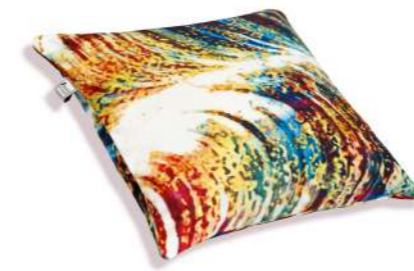

CPS #16A

CPS #1-039

CPS #07-25

COUSSIN ECLAT

Housse de coussin - Cushion cover

Tissu - Cotton heavy satin / Dimension - 45 x 45 cm
Fabric - Cotton heavy satin / Sizes - 45 x 45 cm

CCC #05-18

CCC #35A-8

CCC #16A

CCC #07-25

CCC #1-039

CCC #20-8A

COUSSIN ECLAT

Housse de coussin - Cushion cover

Tissu - Satin de coton / Dimension - 40 x 60 cm
Fabric - Cotton heavy satin / Sizes - 40 x 60 cm

CCR#1-039