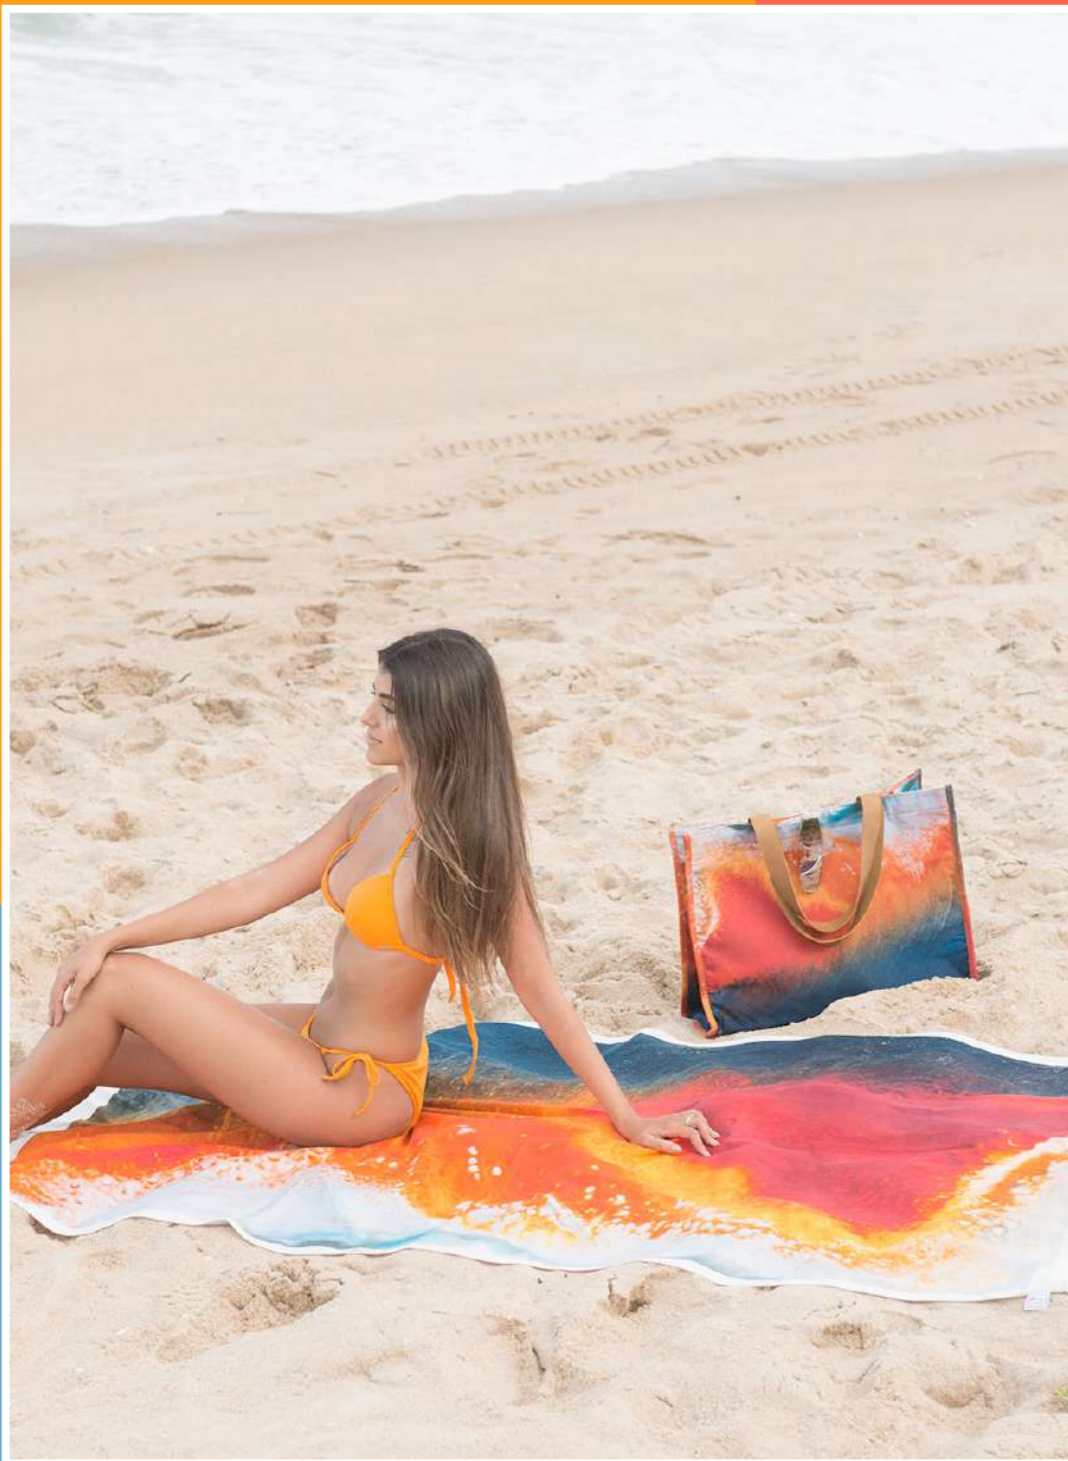

BTB #16A

BTB #1-039

BTB #20-8A

BTB #33-16

RESORT & BEACHWEAR

BEACH SET LIGHT FLOW

Cabas de plage à anses en cuir et sa pochette amovible
Beach cabas and its assorted removable flat pouch

Tissu - Poly canvas & doublure coton brut / Dimension - 52Lx38Hx18P - 18 x 27 cm
Fabric - Poly canvas & cotton canvas lining / Sizes - 52Wx38Hx18D - 18 x 27 cm