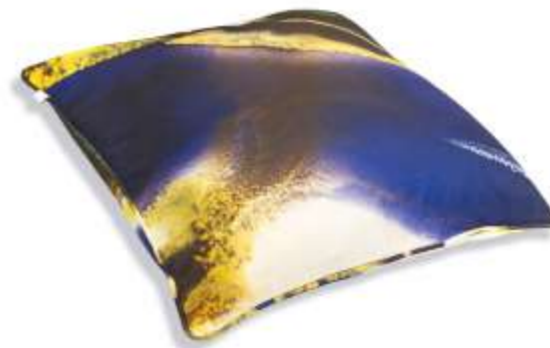

COUSSIN DE SOL ECLAT

Housse de coussin de sol - Ground cushion cover

Tissu - Poly canvas / Dimension - 90 x 90 cm
Fabric - Poly canvas / Sizes - 90 x 90 cm

CPS #35A-8

CPS #07-25