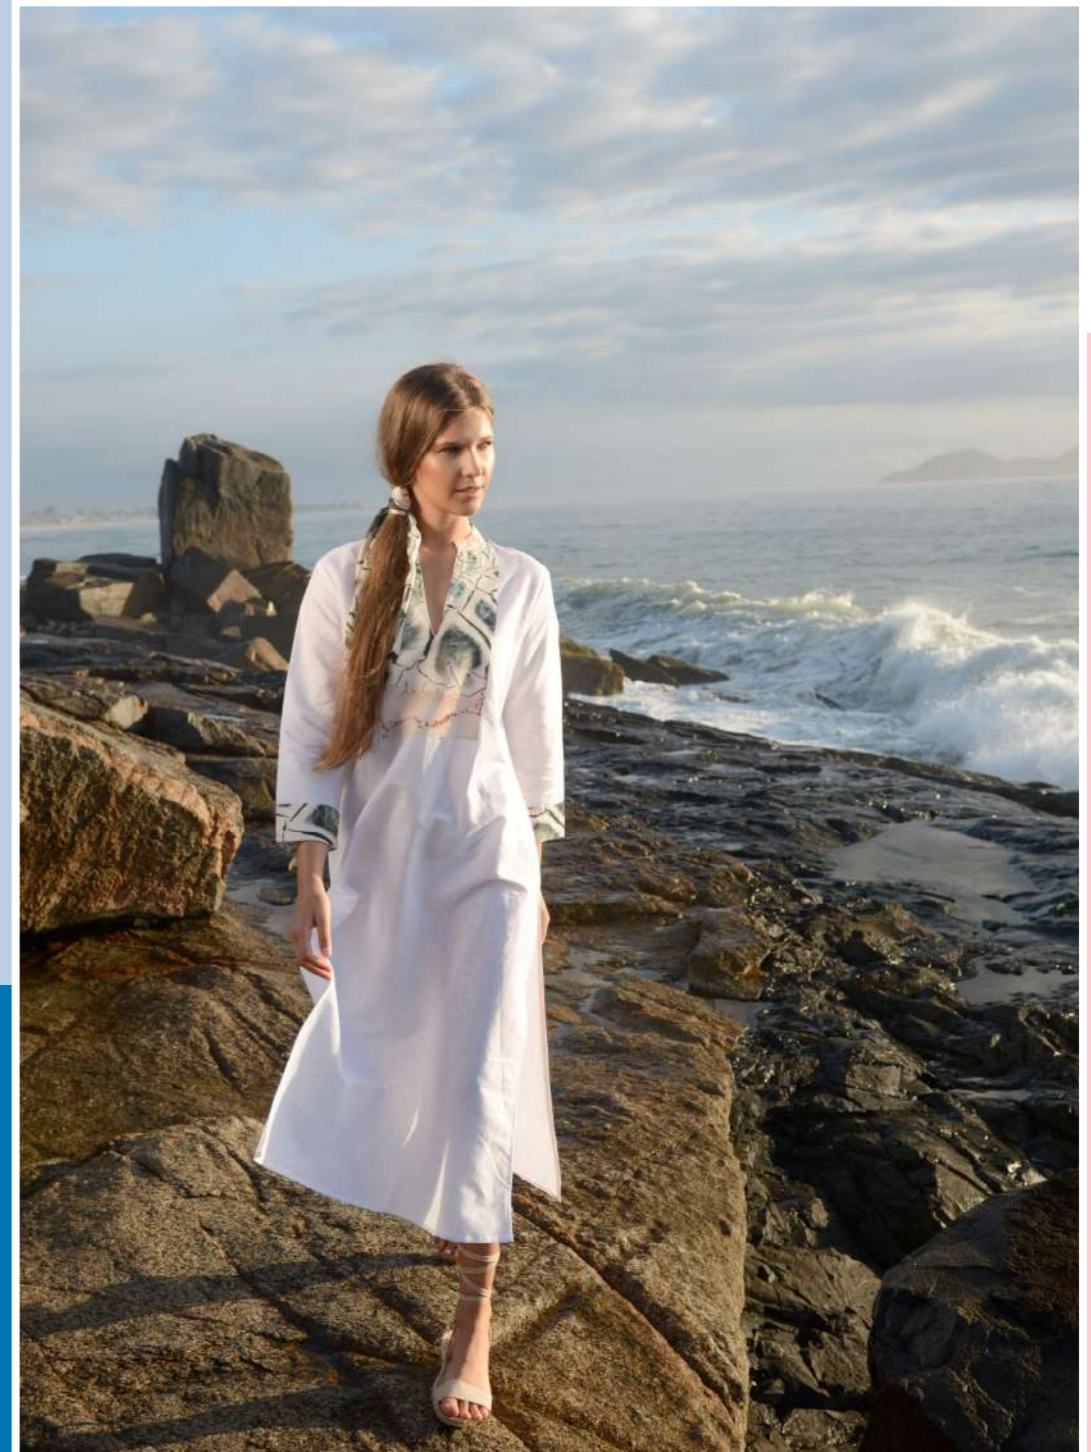

RESORT & BEACHWEAR

BEACH DRESS REFLECTION

Caftan long, plastron et revers de manches imprimées
Long caftan with with printed plastron and sleeves reverses

Tissu - Mix lin coton, Impressions en soie & coton / Taille - S, M, L
Fabric - Linen & Cotton and Print Silk & Cotton / Sizes - S, M, L