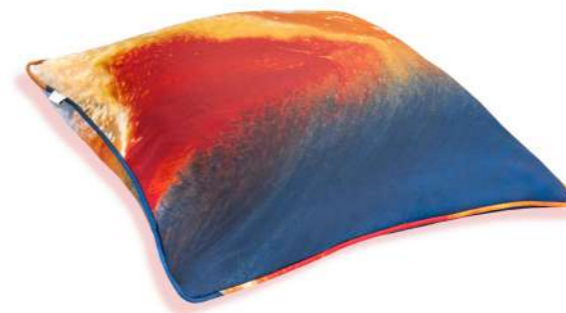

CPR #1-039

CPR #16A

CPR #35A-8

CPR #33-16

COUSSIN DE SOL ECLAT

Housse de coussin de sol - Ground cushion cover

Tissu - Poly canvas / Dimension - 90 x 90 cm
Fabric - Poly canvas / Sizes - 90 x 90 cm

CPS #35A-8

CPS #16A

CPS #1-039

CPS #07-25

COUSSIN ECLAT

Housse de coussin - Cushion cover

Tissu - Cotton heavy satin / Dimension - 45 x 45 cm
Fabric - Cotton heavy satin / Sizes - 45 x 45 cm

CCC #05-18

CCC #35A-8