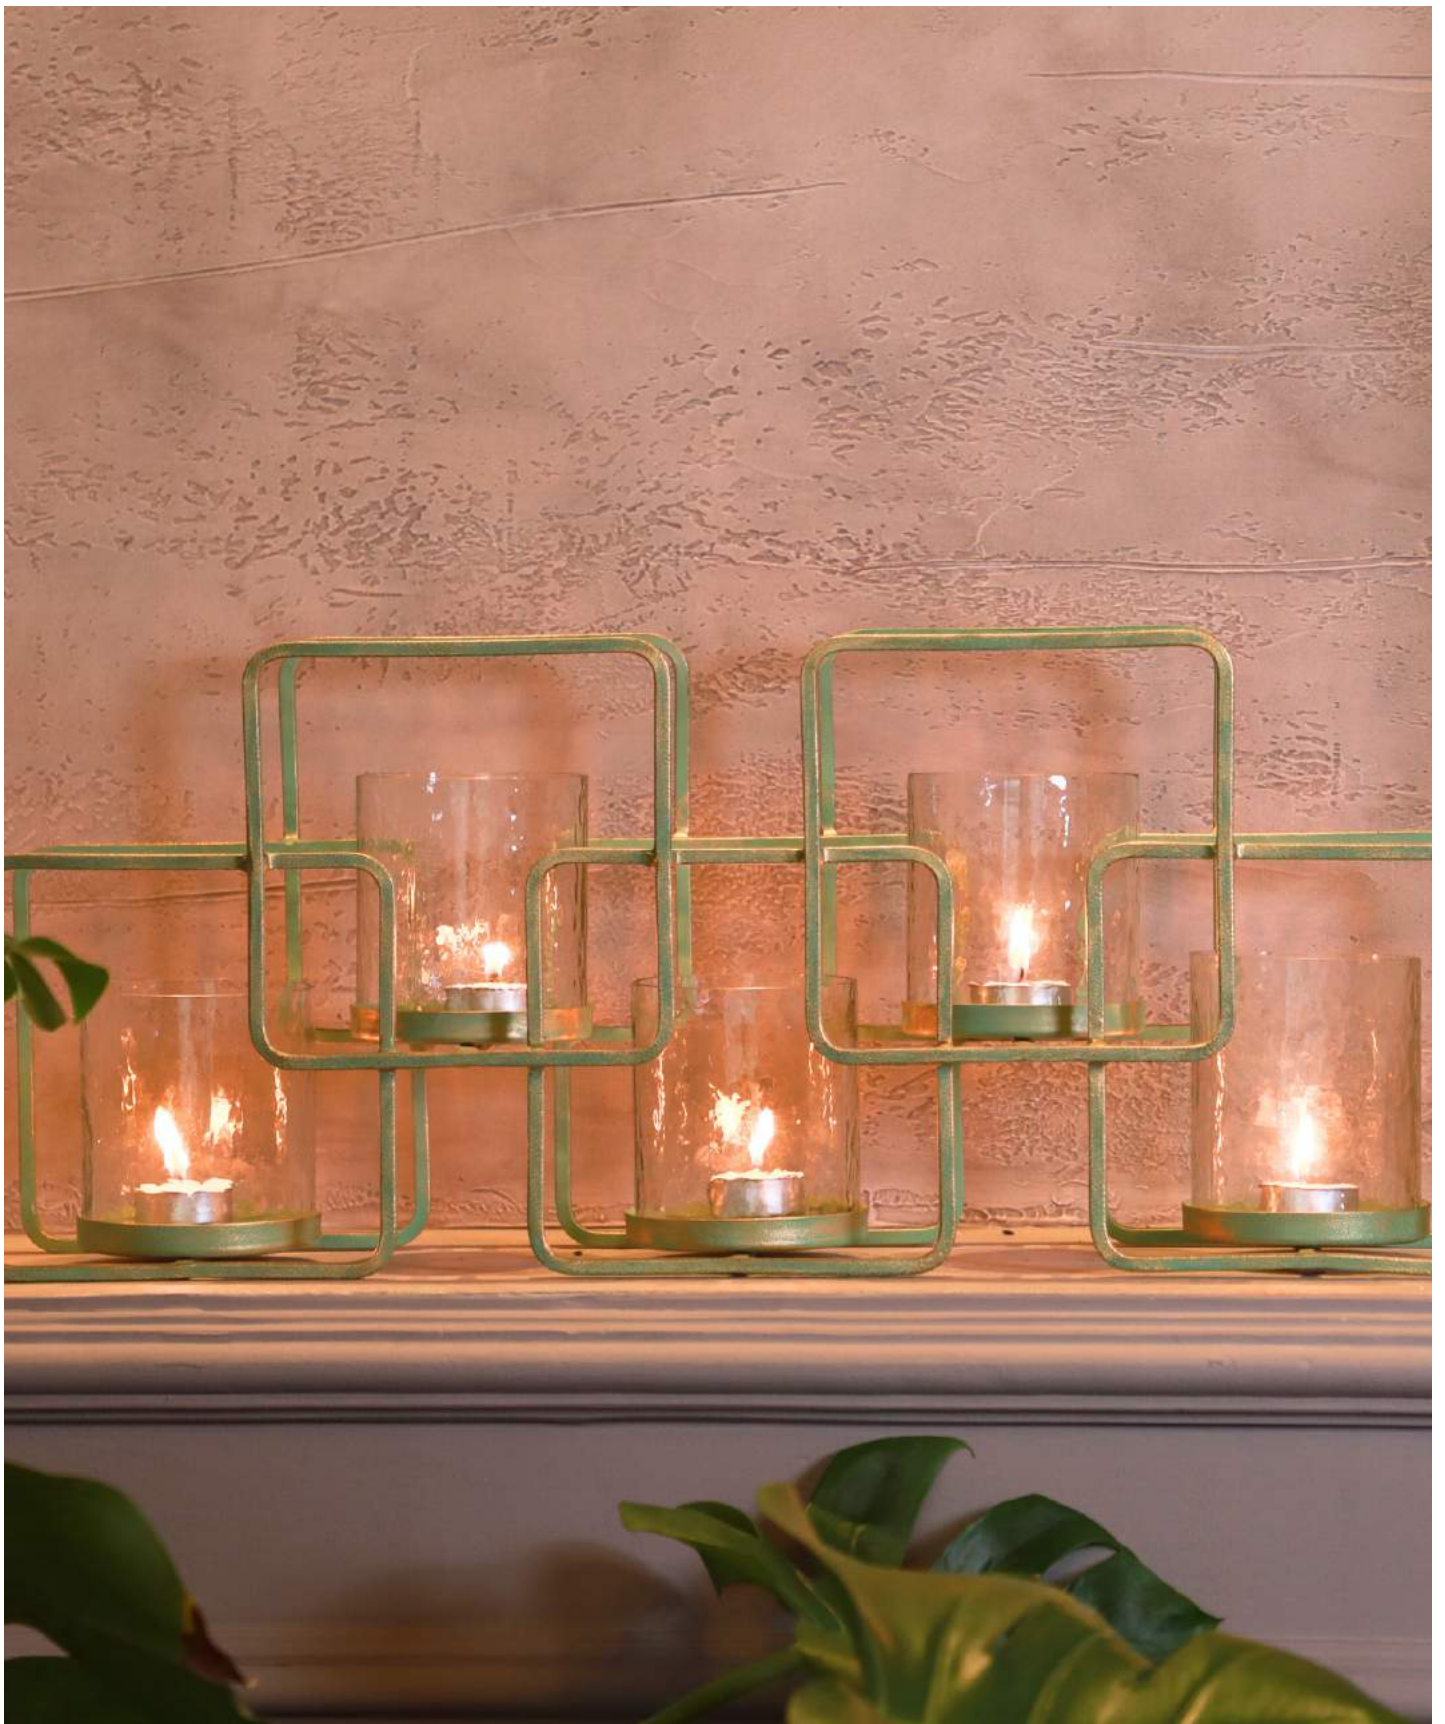

TURQUOISE 5 VOTIVES WITH METAL STAND

PRODUCT CODE: CT- 535

DIMENSIONS:

Stand: 13.5 X 59 X 24.5 cm

Glass: 9 X 9 X 13 cm

Embellished with exquisite craftsmanship and a lustrous polish, this Turquoise inspired Hurricane candle stand is a splendid embellishment for augmenting the allure of any living room decor.