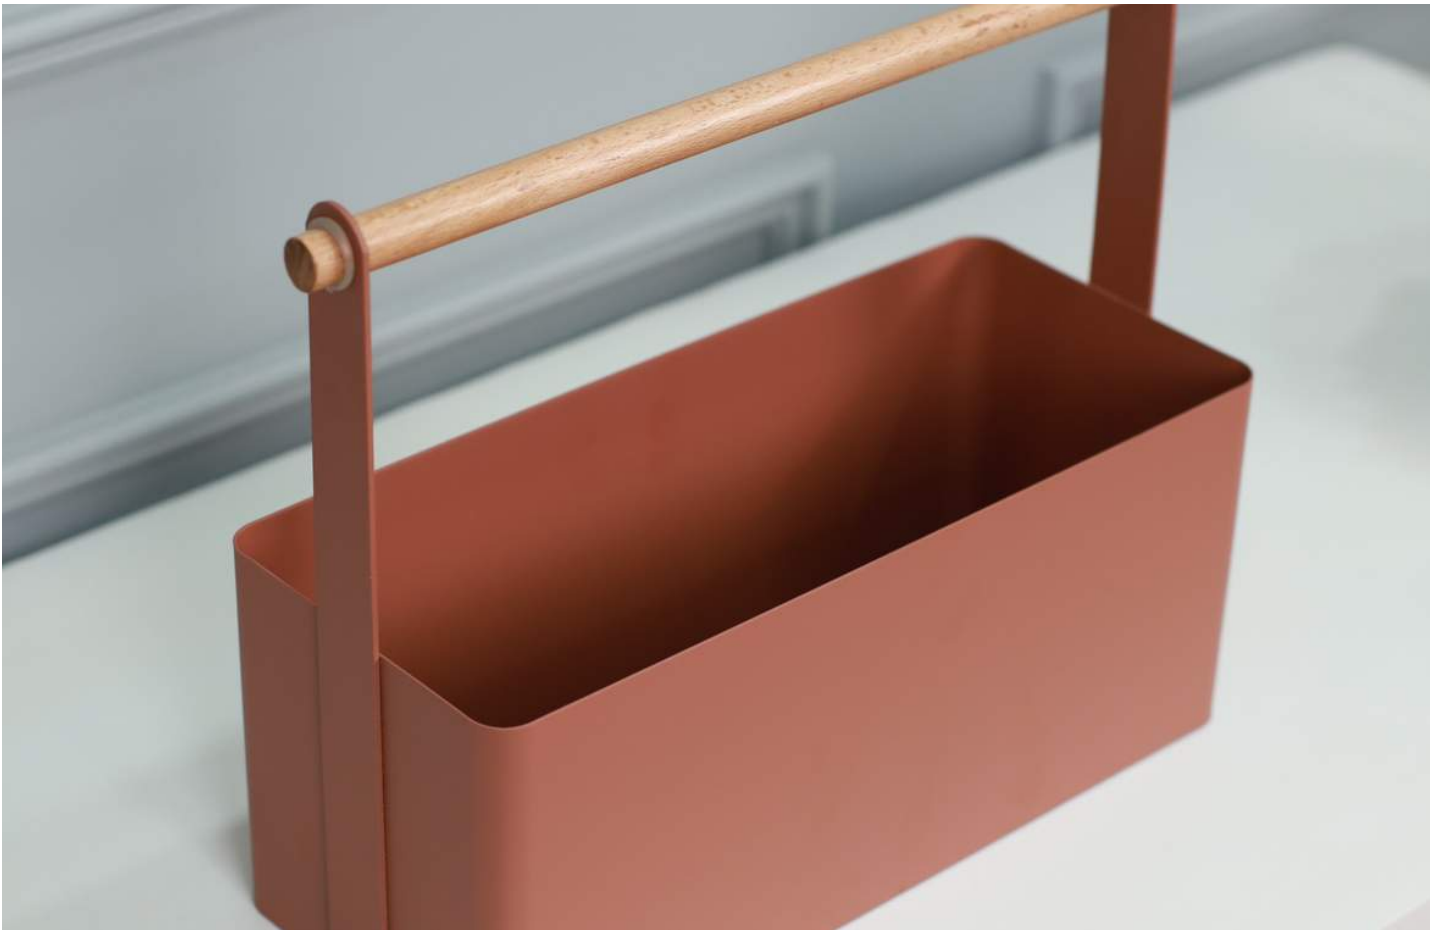

## UTENSIL & CUTLERY HOLDER

**PRODUCT CODE:** CT- 596 & 597

**DIMENSIONS:**

Utensil Box - 16 X 16 X 16 cm

Spoon & Fork Box - 20.5 X 10.5 X 12 cm

The compact design ensures space-saving efficiency, while the sturdy construction guarantees long-lasting use. Savor the pleasure of hassle-free dining as you effortlessly find the right utensil for every course.

## **STORAGE CADDY WITH WOODEN GRIP**

**PRODUCT CODE:** CT-598

**DIMENSIONS:** 32 x 24.5 x 12 cm

The eco-friendly anti-bacterial bamboo rod powder-coated finish ensures resistance to chipping, scratching, fading, and wearing, making it long-lasting with superior color retention.