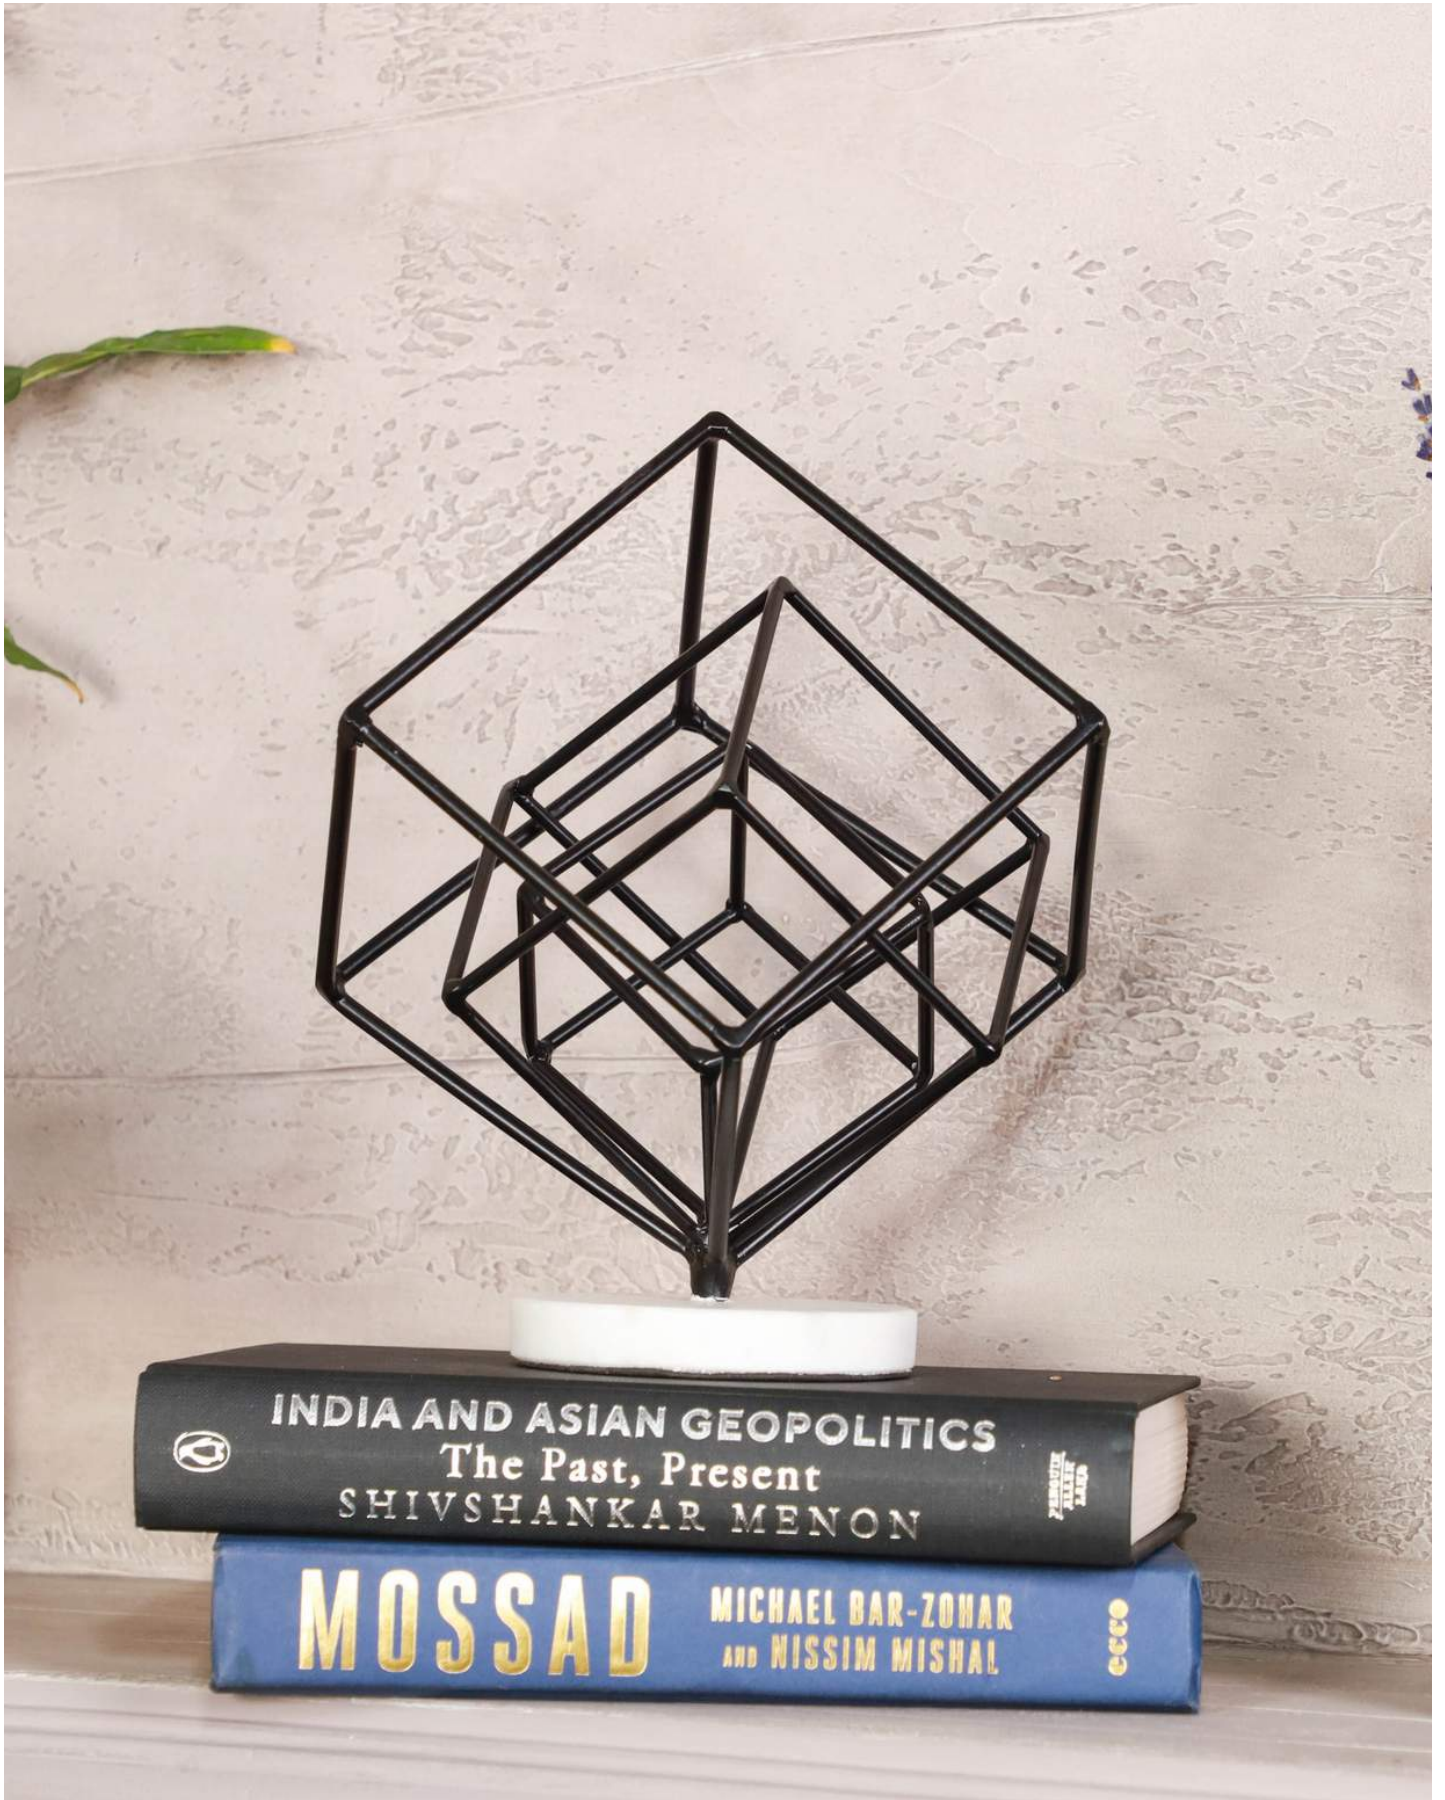

## MOSAIC VASE

**PRODUCT CODE:** CT- 561

**DIMENSIONS:** 18 X 18 X 42 cm

This unusual lantern features a black metal framework with open sides and a glass cylinder to enclose the candle. Perfect for use throughout the year, internally or in the garden over the summer.

## **CANDLE HOLDER**

**PRODUCT CODE:** CT- 563

**DIMENSIONS:** 12 X 34 X 21.5 cm

Elevate your home's aesthetic with this exquisitely crafted t-light candle holder. Handcrafted with premium materials, it adds a touch of elegance to any living room.

## TABLE ACCENT

**PRODUCT CODE:** CT- 564

**DIMENSIONS:** 18 X 19 X 24 cm

Behold, an exquisite table decor centerpiece that catches the eye and ignites the senses. Crafted by skilled hands, its metal wire structure boasts a stunning cube design that suits any modern decor.