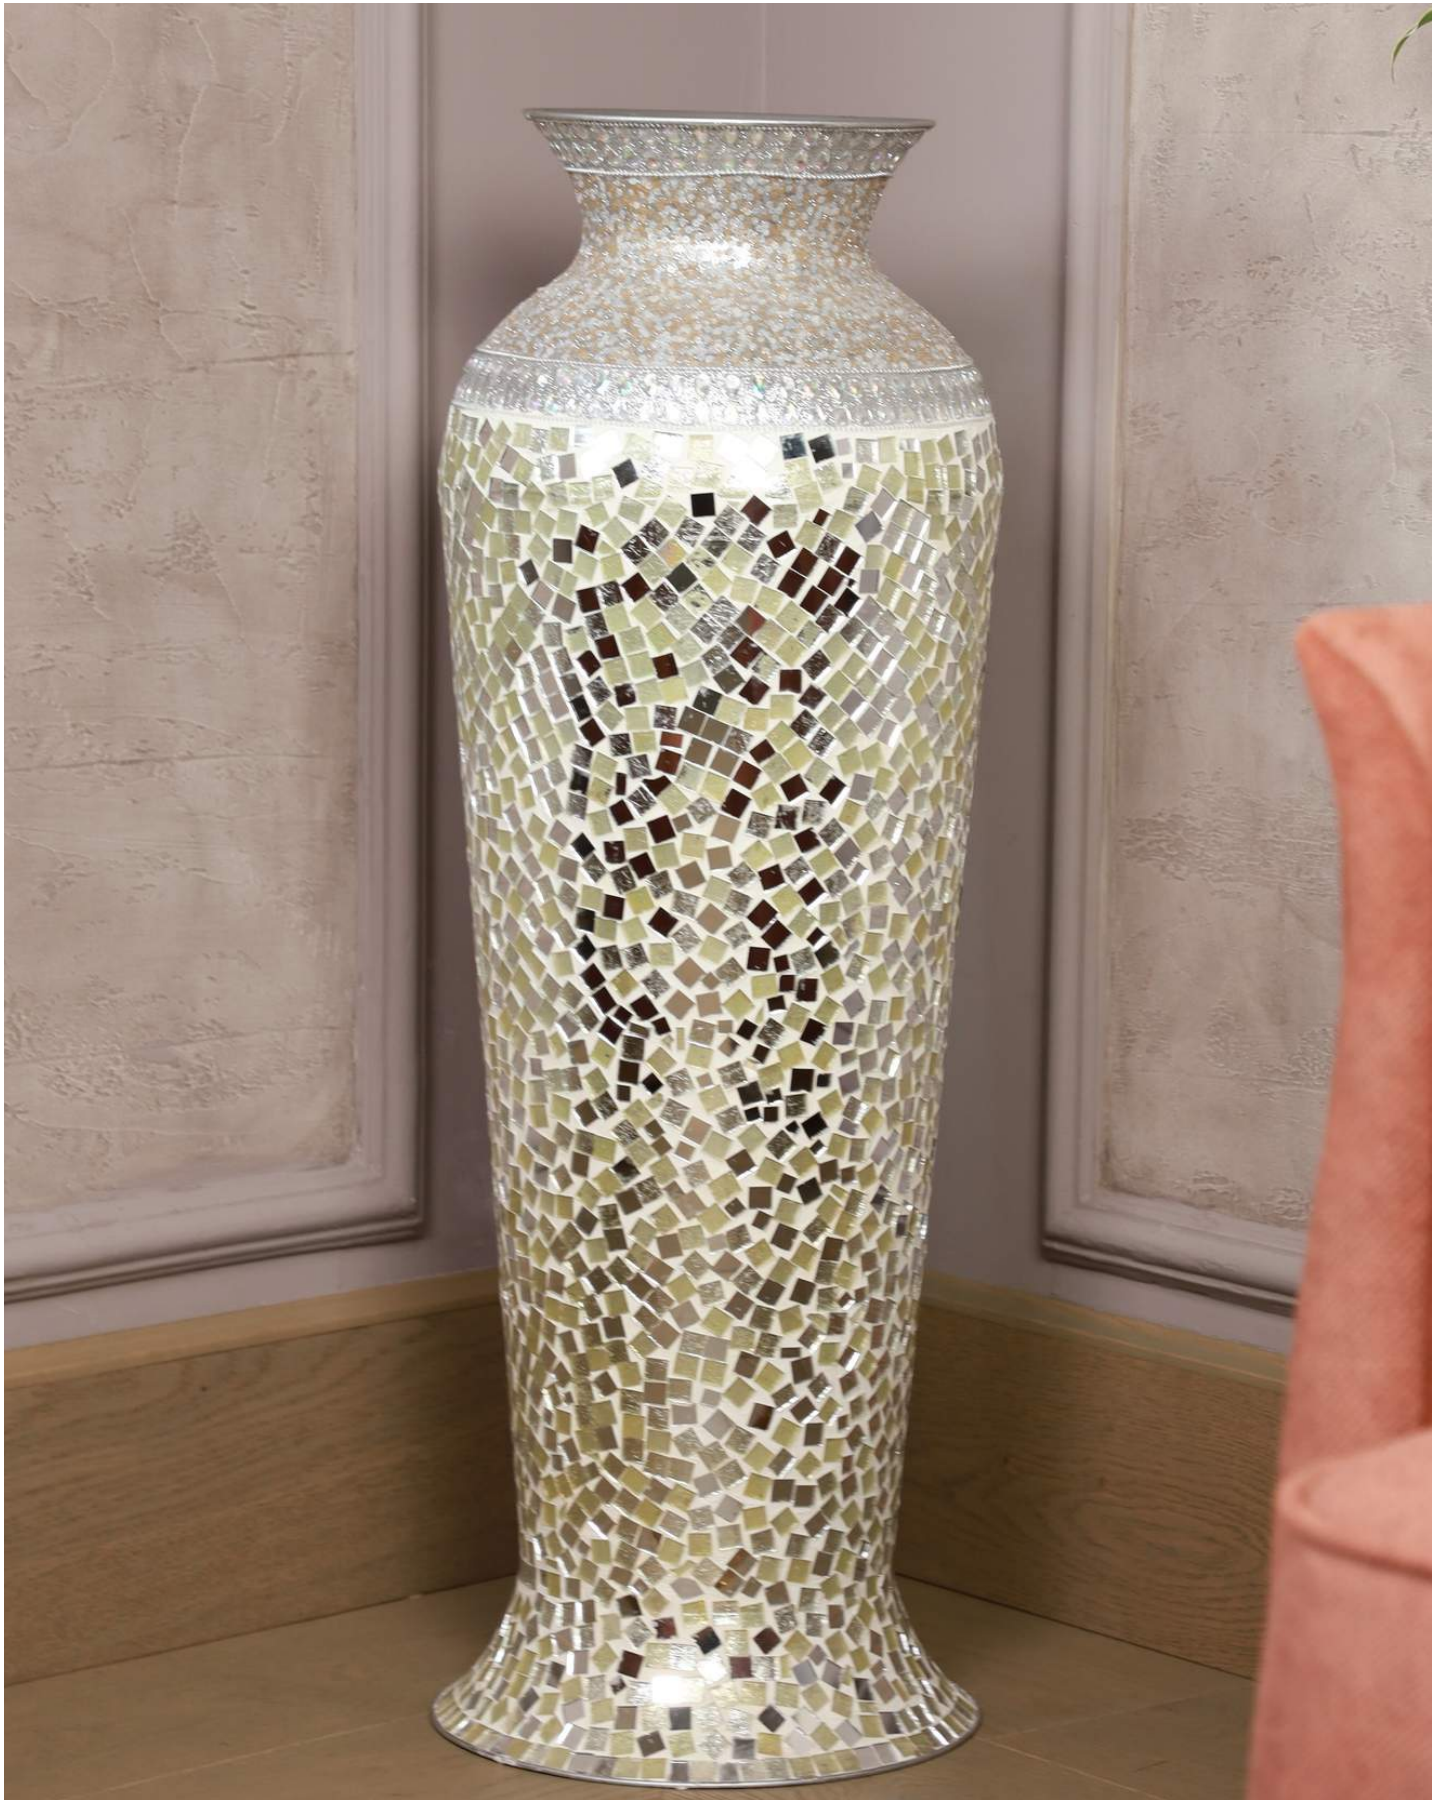

METAL FLOWER VASE

PRODUCT CODE: CT- 555

DIMENSIONS: 26 X 26 X 76 cm

Gracefully embracing nature's blooms, In lux-toned metal, a vase that looms, Elegance personified, a masterpiece, Where blossoms thrive, their beauty released.