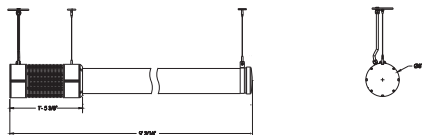

UNDERPASS

LED GROW LIGHT

Perfect for veg or flowering rooms, the patent pending UNDERPASS compliments existing down lighting by delivering full-spectrum light to the normally shaded mid- and lower canopy. Using three broad spectrum 3000K COB (chip on board) LED's create up to 440 PAR with a 3.5-1 ratio across 16' of light pipe! Incorporating our OLF (optical lighting film) with a narrow beam spread gives growers 180° of growing power.

MODEL NAME:	UNDERPASS
MAX PPF:	440 UMOL/SEC/M ²
PPF EFFICACY:	1.4838 UMOL/SEC/M ²
COVERAGE:	UP TO 16 LINEAR FT
INPUT VOLTAGE:	120/277 VAC
POWER CONSUMPTION:	235 W
POWER FACTOR:	0.98
INPUT CURRENT:	4A
LED EMITTER TYPE:	COB (CHIP ON BOARD) LED
LED COLOR SPECTRUM:	3000K FULL SPECTRUM
LED OPTICS:	CUSTOM 5° OPTICS
LED DRIVER:	MEANWELL 240W CV DRIVER
MOUNTING:	AIRCRAFT CABLE
WEIGHT:	ILLUMINATOR 20 LBS - PIPE 10LB PER 8' SECTION
OPERATING TEMP:	0°-40° C / 32°-104° F
OPERATING POSITION:	INTRA CANOPY
FINISH:	TEXTURED WHITE POWDER COAT
WARRANTY:	LIMITED 3 YEAR WARRANTY

ORDERING LOGIC:	MODEL	SIZE	CONTROLS
	UNDERPASS	8'	ON / OFF
		16'	