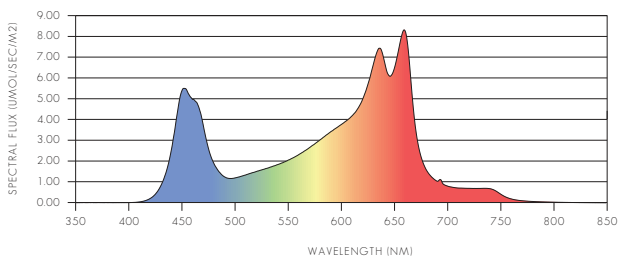

UNDERPASS

LED GROW LIGHT

Perfect for veg or flowering rooms, the patent pending UNDERPASS compliments existing down lighting by delivering full-spectrum light to the normally shaded mid- and lower canopy. Using three broad spectrum 3000K COB (chip on board) LED's create up to 440 PAR with a 3.5-1 ratio across 16' of light pipe! Incorporating our OLF (optical lighting film) with a narrow beam spread gives growers 180° of growing power.

MODEL NAME:	UNDERPASS
MAX PPF:	440 UMOL/SEC/M ²
PPF EFFICACY:	1.4838 UMOL/SEC/M ²
COVERAGE:	UP TO 16 LINEAR FT
INPUT VOLTAGE:	120/277 VAC
POWER CONSUMPTION:	235 W
POWER FACTOR:	0.98
INPUT CURRENT:	4A
LED EMITTER TYPE:	COB (CHIP ON BOARD) LED
LED COLOR SPECTRUM:	3000K FULL SPECTRUM
LED OPTICS:	CUSTOM 5° OPTICS
LED DRIVER:	MEANWELL 240W CV DRIVER
MOUNTING:	AIRCRAFT CABLE
WEIGHT:	ILLUMINATOR 20 LBS - PIPE 10LB PER 8' SECTION
OPERATING TEMP:	0°-40° C / 32°-104° F
OPERATING POSITION:	INTRA CANOPY
FINISH:	TEXTURED WHITE POWDER COAT
WARRANTY:	LIMITED 3 YEAR WARRANTY

ORDERING LOGIC:	MODEL	SIZE	CONTROLS
	UNDERPASS	8'	ON / OFF
		16'	