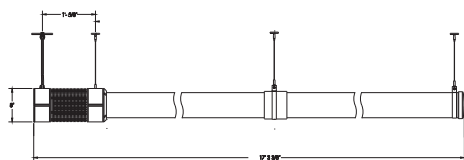

UNDERPASS

LED GROW LIGHT

Perfect for veg or flowering rooms, the patent pending UNDERPASS compliments existing down lighting by delivering full-spectrum light to the normally shaded mid- and lower canopy. Using three broad spectrum 3000K COB (chip on board) LED's create up to 440 PAR with a 3.5-1 ratio across 16' of light pipe! Incorporating our OLF (optical lighting film) with a narrow beam spread gives growers 180° of growing power.

MODEL NAME:	UNDERPASS
MAX PPF:	440 UMOL/SEC/M ²
PPF EFFICACY:	1.4838 UMOL/SEC/M ²
COVERAGE:	UP TO 16 LINEAR FT
INPUT VOLTAGE:	120/277 VAC
POWER CONSUMPTION:	235 W
POWER FACTOR:	0.98
INPUT CURRENT:	4A
LED EMITTER TYPE:	COB (CHIP ON BOARD) LED
LED COLOR SPECTRUM:	3000K FULL SPECTRUM
LED OPTICS:	CUSTOM 5° OPTICS
LED DRIVER:	MEANWELL 240W CV DRIVER
MOUNTING:	AIRCRAFT CABLE
WEIGHT:	ILLUMINATOR 20 LBS - PIPE 10LB PER 8' SECTION
OPERATING TEMP:	0°-40° C / 32°-104° F
OPERATING POSITION:	INTRA CANOPY
FINISH:	TEXTURED WHITE POWDER COAT
WARRANTY:	LIMITED 3 YEAR WARRANTY

ORDERING LOGIC:	MODEL	SIZE	CONTROLS
	UNDERPASS	8'	ON / OFF
		16'	