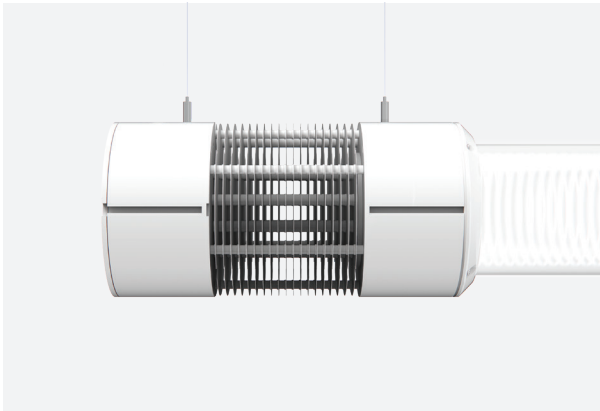

UNDERPASS

LED GROW LIGHT

Perfect for veg or flowering rooms, the patent pending UNDERPASS compliments existing down lighting by delivering full-spectrum light to the normally shaded mid- and lower canopy. Using three broad spectrum 3000K COB (chip on board) LED's create up to 440 PAR with a 3.5-1 ratio across 16' of light pipe! Incorporating our OLF (optical lighting film) with a narrow beam spread gives growers 180° of growing power.

MODEL NAME:	UNDERPASS
MAX PPF:	440 UMOL/SEC/M ²
PPF EFFICACY:	1.4838 UMOL/SEC/M ²
COVERAGE:	UP TO 16 LINEAR FT
INPUT VOLTAGE:	120/277 VAC
POWER CONSUMPTION:	235 W
POWER FACTOR:	0.98
INPUT CURRENT:	4A
LED EMITTER TYPE:	COB (CHIP ON BOARD) LED
LED COLOR SPECTRUM:	3000K FULL SPECTRUM
LED OPTICS:	CUSTOM 5° OPTICS
LED DRIVER:	MEANWELL 240W CV DRIVER
MOUNTING:	AIRCRAFT CABLE
WEIGHT:	ILLUMINATOR 20 LBS - PIPE 10LB PER 8' SECTION
OPERATING TEMP:	0°-40° C / 32°-104° F
OPERATING POSITION:	INTRA CANOPY
FINISH:	TEXTURED WHITE POWDER COAT
WARRANTY:	LIMITED 3 YEAR WARRANTY

ORDERING LOGIC:	MODEL	SIZE	CONTROLS
	UNDERPASS	8'	ON / OFF
		16'	