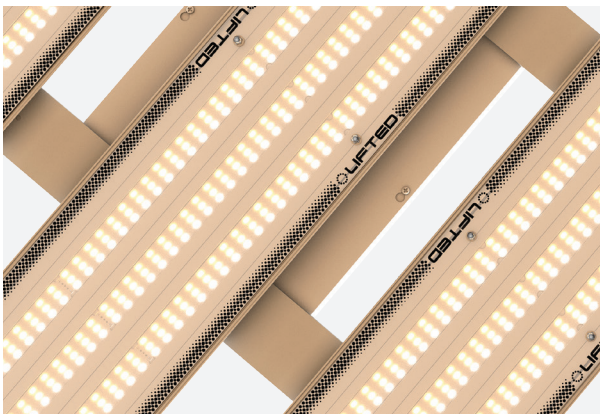

FREEWAY

LED GROW LIGHT

The Freeway is a slim, high performance full spectrum led grow light. Packing 2700k, 3500k, 6500K and UVA into an ultra compact profile, the Freeway is perfect for the entire garden. Available in three different sizes, single, double, and triple. Whether you need to veg or flower, the optional DMX Control allows growers to customize the spectrum for every application.

FREEWAY MODEL:	SINGLE	DOUBLE	TRIPLE
MAX PPFΔ UMOL/SEC/M ² :	378	486	587
PPF EFFICACY UMOL/SEC/M ² :	1.4838	1.4838	1.4838
COVERAGE:	4 FT ²	8 FT ²	16 FT ²
POWER CONSUMPTION:	180 W	330 W	510 W
TYPICAL CURRENT:	2.1A/8A	3.5A/1.5A	7A/29A
NUMBER OF LED'S:	648	1296	1944
LED POWER SUPPLY:	185W	320W	600W
WEIGHT:	21 LBS	41 LBS	61 LBS
POWER FACTOR:	0.98		
INPUT VOLTAGE:	120/277 VAC		
LED EMITTER TYPE:	HI CRI WHITE LEDS + UV LEDS		
LED COLOR SPECTRUM:	FULL SPECTRUM PROPRIETARY BLEND		
LED CONTROLS:	DMX 512 (OPTIONAL)		
MOUNTING:	AIRCRAFT CABLE		
FINISH:	TEXTURED WHITE POWDER COAT		
OPERATING TEMP:	0°-40° C / 32°-104° F		
OPERATING POSITION:	ABOVE CANOPY		
WARRANTY:	LIMITED 3 YEAR WARRANTY		

ORDERING LOGIC:
MODEL
SIZE
CONTROLS

FREEWAY

 SINGLE
 DOUBLE
 TRIPLE

 ON / OFF
 DMX