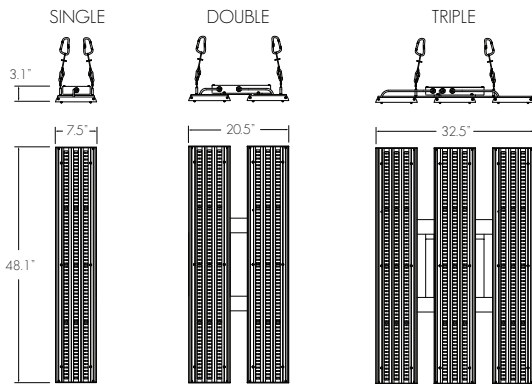

FREEWAY

LED GROW LIGHT

The Freeway is a slim, high performance full spectrum led grow light. Packing 2700k, 3500k, 6500K and UVA into an ultra compact profile, the Freeway is perfect for the entire garden. Available in three different sizes, single, double, and triple. Whether you need to veg or flower, the optional DMX Control allows growers to customize the spectrum for every application.

FREEWAY MODEL:	SINGLE	DOUBLE	TRIPLE
MAX PPFΔ UMOL/SEC/M ² :	378	486	587
PPF EFFICACY UMOL/SEC/M ² :	1.4838	1.4838	1.4838
COVERAGE:	4 FT ²	8 FT ²	16 FT ²
POWER CONSUMPTION:	180 W	330 W	510 W
TYPICAL CURRENT:	2.1A/8A	3.5A/1.5A	7A/29A
NUMBER OF LED'S:	648	1296	1944
LED POWER SUPPLY:	185W	320W	600W
WEIGHT:	21 LBS	41 LBS	61 LBS
POWER FACTOR:	0.98		
INPUT VOLTAGE:	120/277 VAC		
LED EMITTER TYPE:	HI CRI WHITE LEDS + UV LEDS		
LED COLOR SPECTRUM:	FULL SPECTRUM PROPRIETARY BLEND		
LED CONTROLS:	DMX 512 (OPTIONAL)		
MOUNTING:	AIRCRAFT CABLE		
FINISH:	TEXTURED WHITE POWDER COAT		
OPERATING TEMP:	0°-40° C / 32°-104° F		
OPERATING POSITION:	ABOVE CANOPY		
WARRANTY:	LIMITED 3 YEAR WARRANTY		

ORDERING LOGIC:
MODEL
SIZE
CONTROLS

FREEWAY

 SINGLE
 DOUBLE
 TRIPLE

 ON / OFF
 DMX