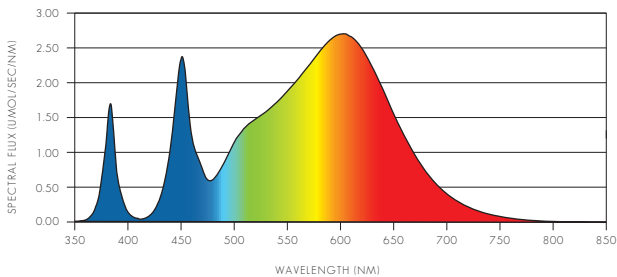

FREEWAY

LED GROW LIGHT

The Freeway is a slim, high performance full spectrum led grow light. Packing 2700k, 3500k, 6500K and UVA into an ultra compact profile, the Freeway is perfect for the entire garden. Available in three different sizes, single, double, and triple. Whether you need to veg or flower, the optional DMX Control allows growers to customize the spectrum for every application.

FREEWAY MODEL:	SINGLE	DOUBLE	TRIPLE
MAX PPFΔ UMOL/SEC/M ² :	378	486	587
PPF EFFICACY UMOL/SEC/M ² :	1.4838	1.4838	1.4838
COVERAGE:	4 FT ²	8 FT ²	16 FT ²
POWER CONSUMPTION:	180 W	330 W	510 W
TYPICAL CURRENT:	2.1A/8A	3.5A/1.5A	7A/29A
NUMBER OF LED'S:	648	1296	1944
LED POWER SUPPLY:	185W	320W	600W
WEIGHT:	21 LBS	41 LBS	61 LBS
POWER FACTOR:	0.98		
INPUT VOLTAGE:	120/277 VAC		
LED EMITTER TYPE:	HI CRI WHITE LEDS + UV LEDS		
LED COLOR SPECTRUM:	FULL SPECTRUM PROPRIETARY BLEND		
LED CONTROLS:	DMX 512 (OPTIONAL)		
MOUNTING:	AIRCRAFT CABLE		
FINISH:	TEXTURED WHITE POWDER COAT		
OPERATING TEMP:	0°-40° C / 32°-104° F		
OPERATING POSITION:	ABOVE CANOPY		
WARRANTY:	LIMITED 3 YEAR WARRANTY		

ORDERING LOGIC:
MODEL
SIZE
CONTROLS

FREEWAY

 SINGLE
 DOUBLE
 TRIPLE

 ON / OFF
 DMX