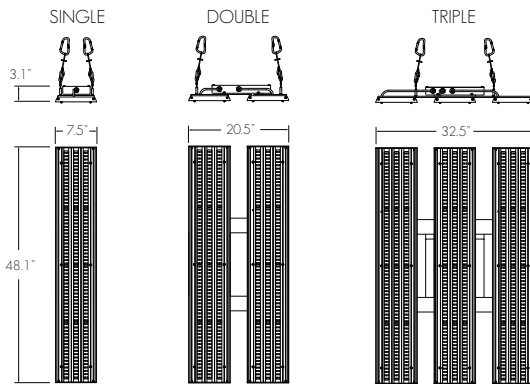

## LED GROW LIGHT

The Freeway is a slim, high performance full spectrum led grow light. Packing 2700k, 3500k, 6500K and UVA into an ultra compact profile, the Freeway is perfect for the entire garden. Available in three different sizes, single, double, and triple. Whether you need to veg or flower, the optional DMX Control allows growers to customize the spectrum for every application.

FREEWAY MODEL:	SINGLE	DOUBLE	TRIPLE
MAX PPFΔ UMOL/SEC/M <sup>2</sup> :	378	486	587
PPF EFFICACY UMOL/SEC/M <sup>2</sup> :	1.4838	1.4838	1.4838
COVERAGE:	4 FT <sup>2</sup>	8 FT <sup>2</sup>	16 FT <sup>2</sup>
POWER CONSUMPTION:	180 W	330 W	510 W
TYPICAL CURRENT:	2.1A/8A	3.5A/1.5A	7A/29A
NUMBER OF LED'S:	648	1296	1944
LED POWER SUPPLY:	185W	320W	600W
WEIGHT:	21 LBS	41 LBS	61 LBS
POWER FACTOR:	0.98		
INPUT VOLTAGE:	120/277 VAC		
LED EMITTER TYPE:	HI CRI WHITE LEDS + UV LEDS		
LED COLOR SPECTRUM:	FULL SPECTRUM PROPRIETARY BLEND		
LED CONTROLS:	DMX 512 (OPTIONAL)		
MOUNTING:	AIRCRAFT CABLE		
FINISH:	TEXTURED WHITE POWDER COAT		
OPERATING TEMP:	0°-40° C / 32°-104° F		
OPERATING POSITION:	ABOVE CANOPY		
WARRANTY:	LIMITED 3 YEAR WARRANTY		

**ORDERING LOGIC:**
**MODEL**
**SIZE**
**CONTROLS**

FREEWAY

 SINGLE  
 DOUBLE  
 TRIPLE

 ON / OFF  
 DMX