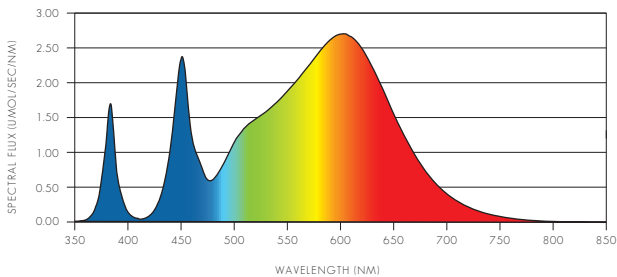

## LED GROW LIGHT

The Freeway is a slim, high performance full spectrum led grow light. Packing 2700k, 3500k, 6500K and UVA into an ultra compact profile, the Freeway is perfect for the entire garden. Available in three different sizes, single, double, and triple. Whether you need to veg or flower, the optional DMX Control allows growers to customize the spectrum for every application.

FREEWAY MODEL:	SINGLE	DOUBLE	TRIPLE
MAX PPFΔ UMOL/SEC/M <sup>2</sup> :	378	486	587
PPF EFFICACY UMOL/SEC/M <sup>2</sup> :	1.4838	1.4838	1.4838
COVERAGE:	4 FT <sup>2</sup>	8 FT <sup>2</sup>	16 FT <sup>2</sup>
POWER CONSUMPTION:	180 W	330 W	510 W
TYPICAL CURRENT:	2.1A/8A	3.5A/1.5A	7A/29A
NUMBER OF LED'S:	648	1296	1944
LED POWER SUPPLY:	185W	320W	600W
WEIGHT:	21 LBS	41 LBS	61 LBS
POWER FACTOR:	0.98		
INPUT VOLTAGE:	120/277 VAC		
LED EMITTER TYPE:	HI CRI WHITE LEDS + UV LEDS		
LED COLOR SPECTRUM:	FULL SPECTRUM PROPRIETARY BLEND		
LED CONTROLS:	DMX 512 (OPTIONAL)		
MOUNTING:	AIRCRAFT CABLE		
FINISH:	TEXTURED WHITE POWDER COAT		
OPERATING TEMP:	0°-40° C / 32°-104° F		
OPERATING POSITION:	ABOVE CANOPY		
WARRANTY:	LIMITED 3 YEAR WARRANTY		