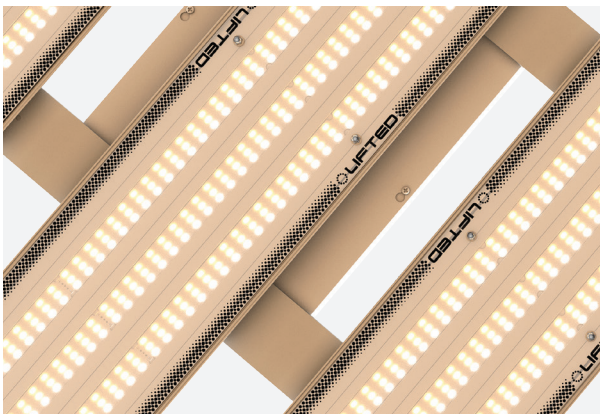

# FREEWAY

## LED GROW LIGHT

The Freeway is a slim, high performance full spectrum led grow light. Packing 2700k, 3500k, 6500K and UVA into an ultra compact profile, the Freeway is perfect for the entire garden. Available in three different sizes, single, double, and triple. Whether you need to veg or flower, the optional DMX Control allows growers to customize the spectrum for every application.

FREEWAY MODEL:	SINGLE	DOUBLE	TRIPLE
MAX PPFΔ UMOL/SEC/M <sup>2</sup> :	378	486	587
PPF EFFICACY UMOL/SEC/M <sup>2</sup> :	1.4838	1.4838	1.4838
COVERAGE:	4 FT <sup>2</sup>	8 FT <sup>2</sup>	16 FT <sup>2</sup>
POWER CONSUMPTION:	180 W	330 W	510 W
TYPICAL CURRENT:	2.1A/8A	3.5A/1.5A	7A/29A
NUMBER OF LED'S:	648	1296	1944
LED POWER SUPPLY:	185W	320W	600W
WEIGHT:	21 LBS	41 LBS	61 LBS
POWER FACTOR:	0.98		
INPUT VOLTAGE:	120/277 VAC		
LED EMITTER TYPE:	HI CRI WHITE LEDS + UV LEDS		
LED COLOR SPECTRUM:	FULL SPECTRUM PROPRIETARY BLEND		
LED CONTROLS:	DMX 512 (OPTIONAL)		
MOUNTING:	AIRCRAFT CABLE		
FINISH:	TEXTURED WHITE POWDER COAT		
OPERATING TEMP:	0°-40° C / 32°-104° F		
OPERATING POSITION:	ABOVE CANOPY		
WARRANTY:	LIMITED 3 YEAR WARRANTY		

**ORDERING LOGIC:**
**MODEL**
**SIZE**
**CONTROLS**

FREEWAY

 SINGLE  
 DOUBLE  
 TRIPLE

 ON / OFF  
 DMX