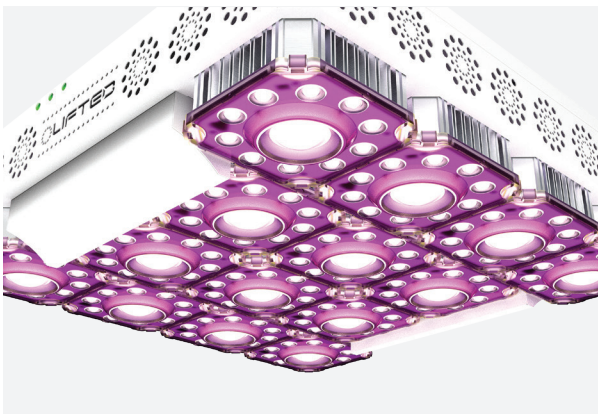

CITY

FULL SPECTRUM LED GROW LIGHT

When quality and yield are paramount, the City is the only choice. Utilizing COB (chip on board) technology surrounded by 5 discrete color LED's, the City is a powerhouse from Veg to Flower. Optional DMX control allows growers to customize spectrum, set timers and connect remotely.

MODEL NAME:	CITY
MAX PPF:	6158 UMOL/SEC/M ²
PPF EFFICACY:	1.4838 UMOL/SEC/M ²
COVERAGE:	UP TO 20 FT ²
INPUT VOLTAGE:	120/277 VAC
POWER CONSUMPTION:	610 W
POWER FACTOR:	0.99
NUMBER OF LED'S	154
LED EMITTER TYPE	CREE COB & CREE XPE
LED COLOR SPECTRUM:	FULL SPECTRUM PROPRIETARY BLEND
LED OPTICS:	120°
LED DRIVER:	ETL LISTED CONSTANT CURRENT DRIVER
LED CONTROLS:	DMX 512 (OPTIONAL)
MOUNTING:	DUAL 2-POINT AIRCRAFT CABLE MOUNT
WEIGHT:	37 LBS
DIMENSIONS:	18.0" x 18.0" x 4.5"
OPERATING TEMP:	0°-40° C / 32°-104° F
OPERATING POSITION:	DOWN LIGHT
WARRANTY:	LIMITED 3 YEAR WARRANTY
CERTIFICATION:	ETL / cETL LISTED

ORDERING LOGIC:	MODEL	OPTIC	CONTROLS
	CITY	120°	ON / OFF DMX