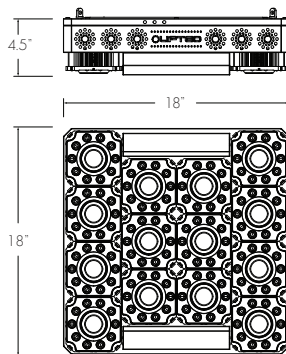

MODEL NAME:	CITY
MAX PPF:	6158 UMOL/SEC/M ²
PPF EFFICACY:	1.4838 UMOL/SEC/M ²
COVERAGE:	UP TO 20 FT ²
INPUT VOLTAGE:	120/277 VAC
POWER CONSUMPTION:	610 W
POWER FACTOR:	0.99
NUMBER OF LED'S	154
LED EMITTER TYPE	CREE COB & CREE XPE
LED COLOR SPECTRUM:	FULL SPECTRUM PROPRIETARY BLEND
LED OPTICS:	120°
LED DRIVER:	ETL LISTED CONSTANT CURRENT DRIVER
LED CONTROLS:	DMX 512 (OPTIONAL)
MOUNTING:	DUAL 2-POINT AIRCRAFT CABLE MOUNT
WEIGHT:	37 LBS
DIMENSIONS:	18.0" x 18.0" x 4.5"
OPERATING TEMP:	0°-40° C / 32°-104° F
OPERATING POSITION:	DOWN LIGHT
WARRANTY:	LIMITED 3 YEAR WARRANTY
CERTIFICATION:	ETL / cETL LISTED

ORDERING LOGIC:	MODEL	OPTIC	CONTROLS
	CITY	120°	ON / OFF DMX