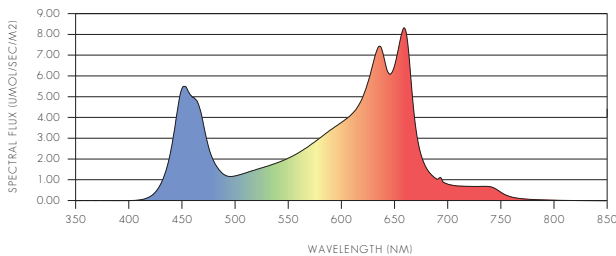

CITY

FULL SPECTRUM LED GROW LIGHT

When quality and yield are paramount, the City is the only choice. Utilizing COB (chip on board) technology surrounded by 5 discrete color LED's, the City is a powerhouse from Veg to Flower. Optional DMX control allows growers to customize spectrum, set timers and connect remotely.

MODEL NAME:	CITY
MAX PPF:	6158 UMOL/SEC/M ²
PPF EFFICACY:	1.4838 UMOL/SEC/M ²
COVERAGE:	UP TO 20 FT ²
INPUT VOLTAGE:	120/277 VAC
POWER CONSUMPTION:	610 W
POWER FACTOR:	0.99
NUMBER OF LED'S	154
LED EMITTER TYPE	CREE COB & CREE XPE
LED COLOR SPECTRUM:	FULL SPECTRUM PROPRIETARY BLEND
LED OPTICS:	120°
LED DRIVER:	ETL LISTED CONSTANT CURRENT DRIVER
LED CONTROLS:	DMX 512 (OPTIONAL)
MOUNTING:	DUAL 2-POINT AIRCRAFT CABLE MOUNT
WEIGHT:	37 LBS
DIMENSIONS:	18.0" x 18.0" x 4.5"
OPERATING TEMP:	0°-40° C / 32°-104° F
OPERATING POSITION:	DOWN LIGHT
WARRANTY:	LIMITED 3 YEAR WARRANTY
CERTIFICATION:	ETL / cETL LISTED

ORDERING LOGIC:	MODEL	OPTIC	CONTROLS
	CITY	120°	ON / OFF DMX