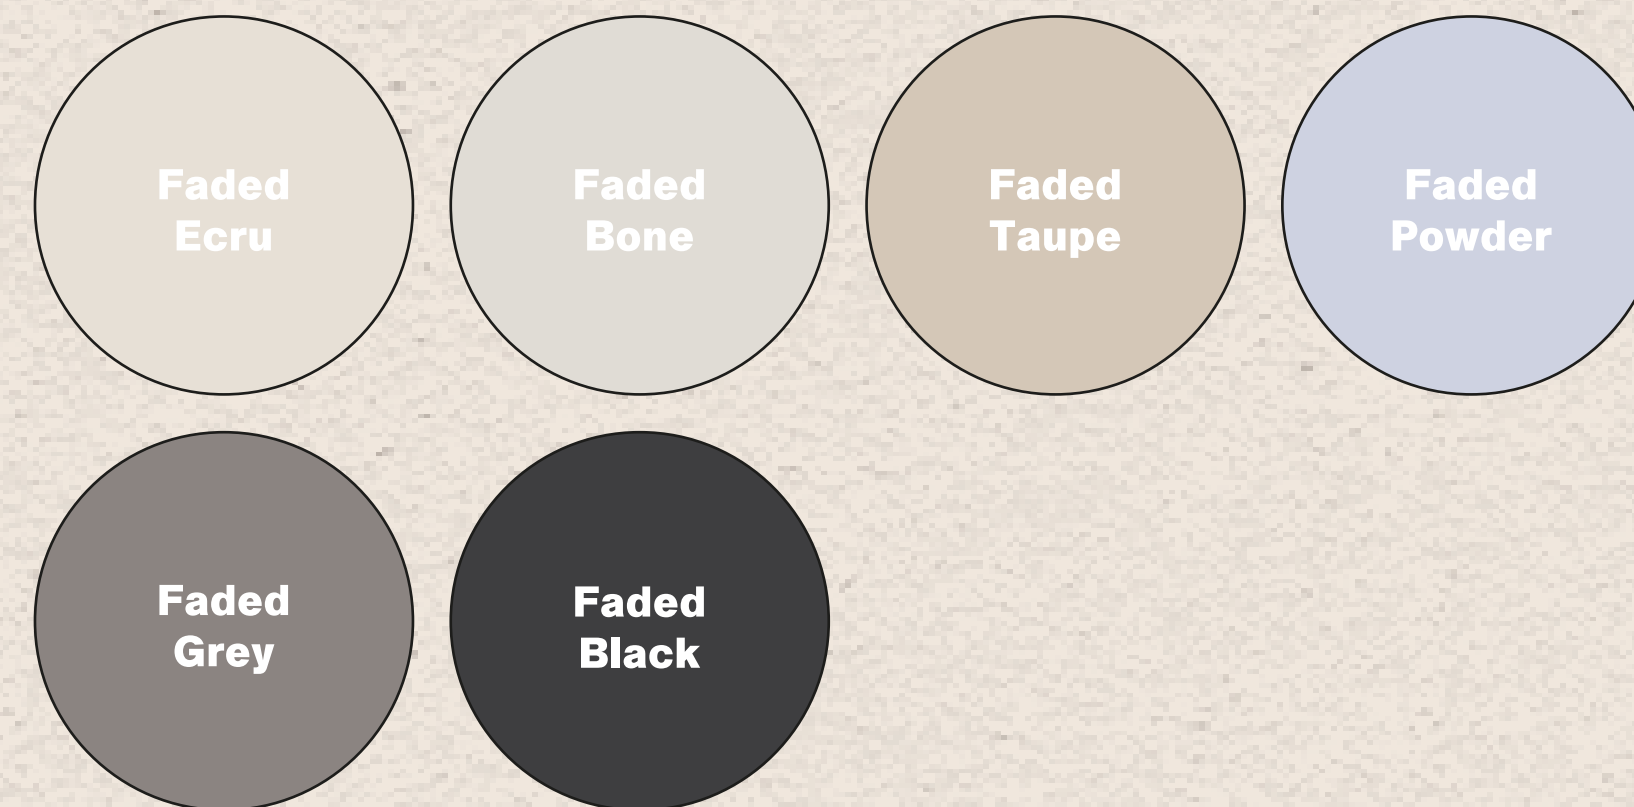

**4165 Wo's Faded Relax Crew**  
 Faded Black / Faded Bone  
 XS - 3XL

**Faded Relax Materials, Details, & Features.**

**80% Cotton**

**20% rPET Polyester**

320gsm

**Recycled polyester.**

All polyester used in our Faded Relax styles is 100% recycled.

Taking care of our environment.

**Faded Relax Colours.**

**1154 Class Two-Tone Cap**  
 Natural/Black / Natural/Midnight / Natural/Walnut  
 OS

**1155 Class Performance Cap**  
 Black / Bone / Carolina Blue / Smoke  
 OS

**1110 Stock Contrast Trucker**  
 Black/Ecru / Navy/Ecru / Walnut/Black / Coal/Black  
 Khaki/Black / Smoke/Ecru  
 OS