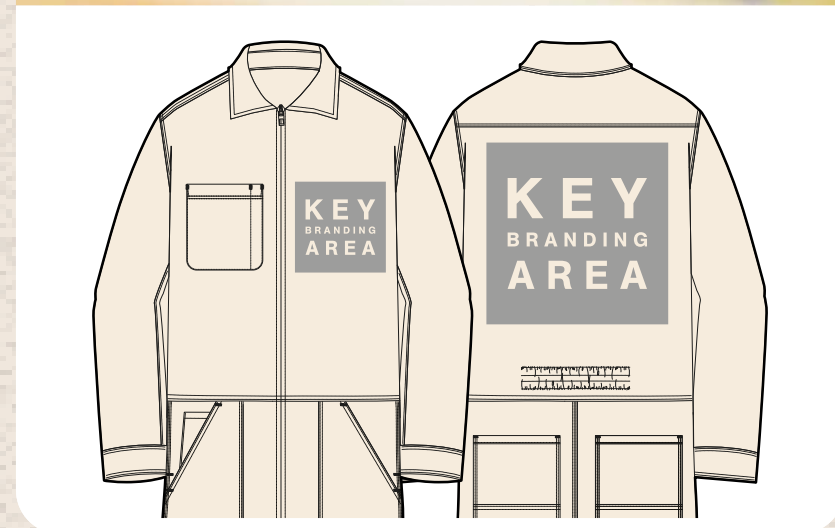

- EMBELLISHMENT -

We design apparel with branding always front of mind. Wholesale first, always.