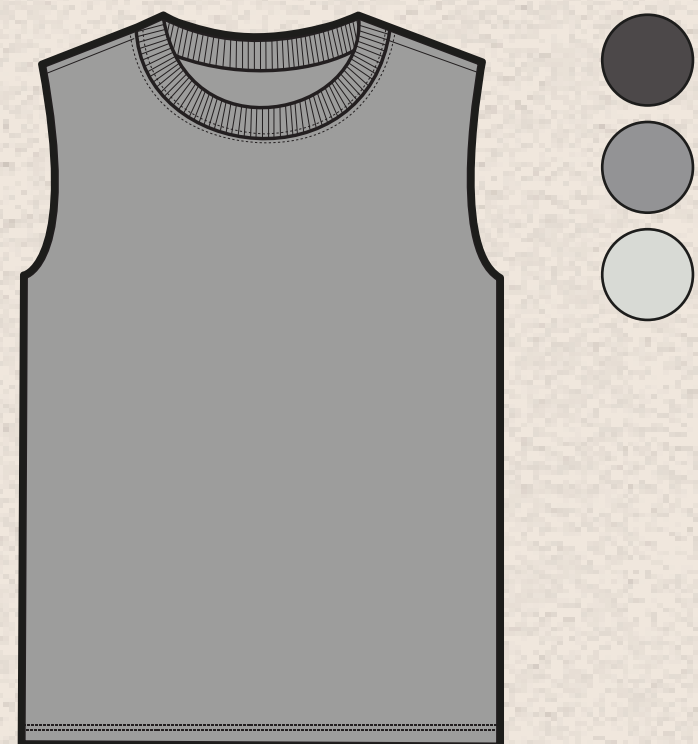

## New Heavy Faded Style Overview.

**4089 Wo's Heavy Faded Crop Tee**  
Faded Black / Faded Grey / Faded Bone  
XS - 2XL

**4083 Wo's Heavy Faded L/S Tee**  
Faded Black / Faded Grey / Faded Bone  
XS - 2XL