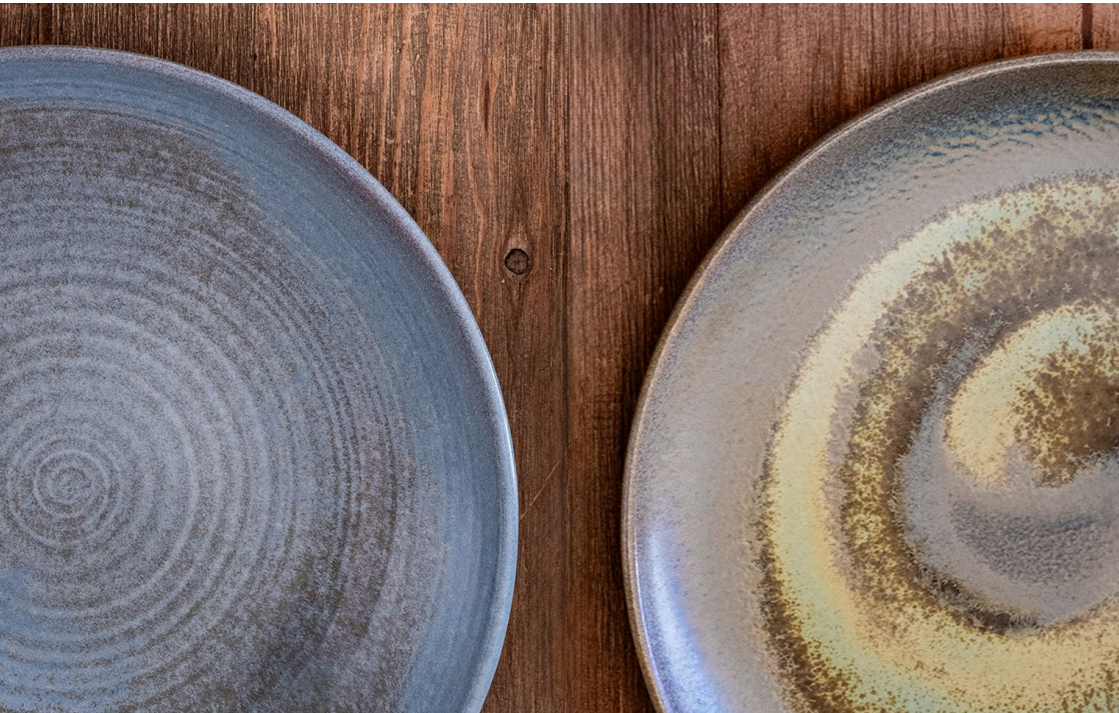

MICROWAVE SAFE

The thermal properties ensure that the products are microwave and oven safe, and can withstand extremes in temperatures.

ORIGINS BLUE

COUPE PLATE

29FUS331-183

19 cm / 7 1/2"

Qty: 24

29FUS334-183