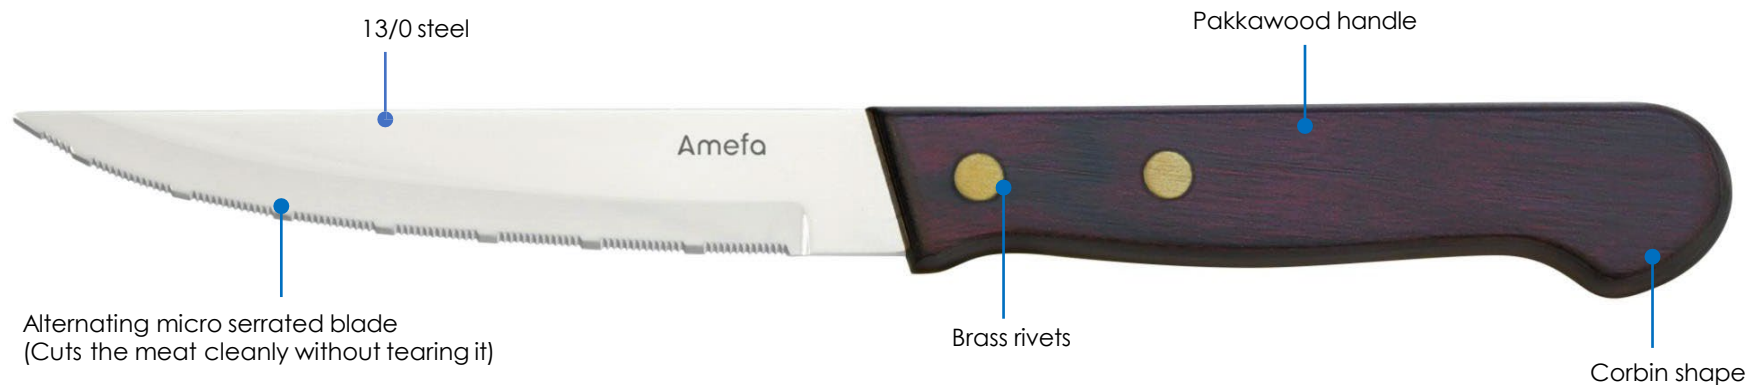

4950 Arizona steak knife

Arizona is a versatile steak knife that will find its place in pizzerias, bistros, steakhouses, indoor and outdoor restaurants.

The knife has a pleasing, authentic design with brass rivets. The pakkawood handle is dishwasher-safe, so this knife will last for years to come. Ergonomically designed, this knife fits perfectly in your hand thanks to the balanced construction of the blade and handle.

- On stock

Steak knife

495015B000113