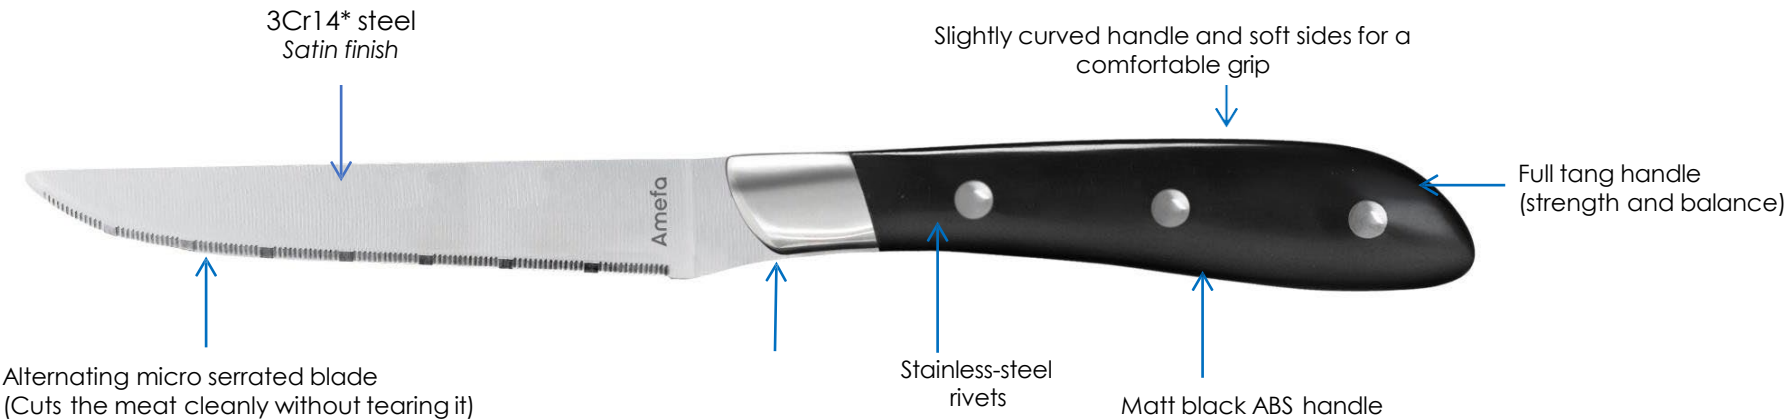

• On stock

4950 Arizona steak knife

Arizona is a versatile steak knife that will find its place in pizzerias, bistros, steakhouses, indoor and outdoor restaurants.

The knife has a pleasing, authentic design with brass rivets. The pakkawood handle is dishwasher-safe, so this knife will last for years to come. Ergonomically designed, this knife fits perfectly in your hand thanks to the balanced construction of the blade and handle.

- On stock

Steak knife

495015B000113

2550 Achille ABS black

Achille is a steak knife that offers unmatched cutting performance and excellent balance. Its matt black ABS handle is extremely strong and scratch resistant. Its alternating micro serrated blade cuts cleanly, precisely and effortlessly. A knife with rounded lines that combines aesthetics, comfort in the hand and durability over time.