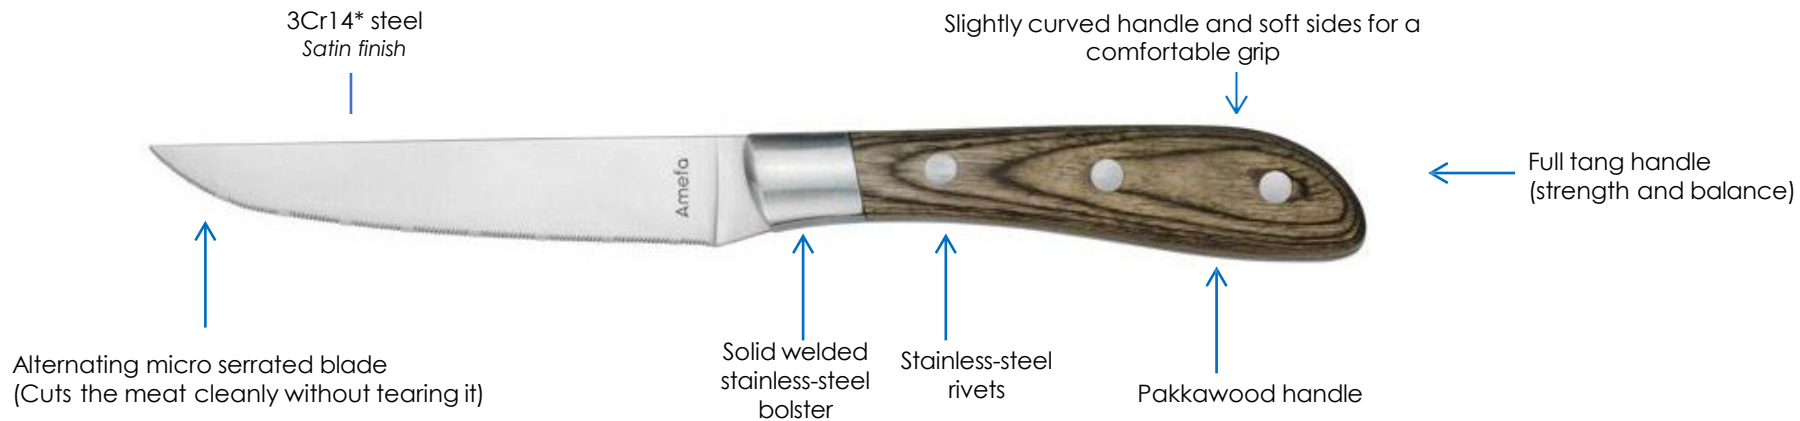

2550 Achille pakkawood

Achille is a steak knife offering unrivalled cutting performance and excellent balance. Its pakkawood handle is dishwasher-safe. Its alternating micro-serrated blade ensures a clean, precise and effortless cut. A knife with rounded lines combining aesthetic appeal, comfort in the hand and durability over time.

- On stock

Achille pakkawood steak knife

255015B000113