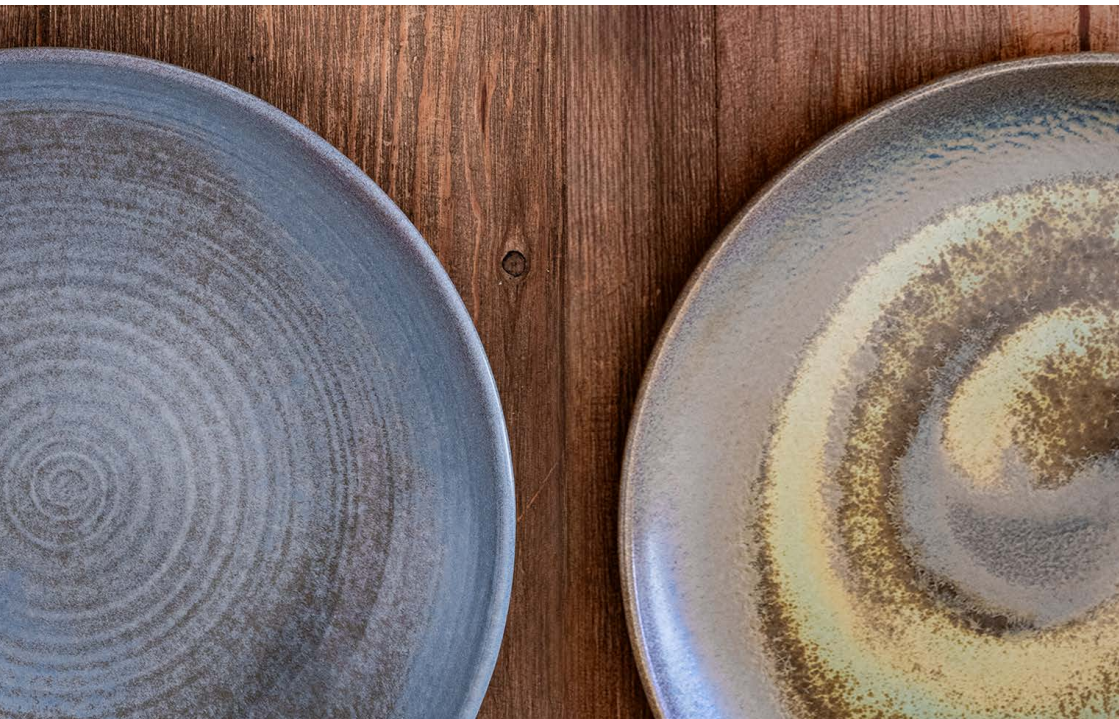

The specially formulated glaze enhances the product performance, improving stain and metal mark resistance and durability. The durable glaze prevents thermal shock and crazing.

TEMPERATURE EXTREMES

The products can withstand temperature fluctuations of up to 160°C, which ensures that piping hot main courses and ice chilled desserts can be served as required.

HYGENE

The vitrified body is fired at 1200° C. This prevents the absorption of water and other materials.

STACKABILITY

The products are made to save space in commercial kitchens. The fully glazed base reduces contact to prevent damage while stacking.

DISHWASHER SAFE

The high shock resistance ensures that the products can withstand at least 5000 dishwasher cycles. All items are designed to fit easily into a commercial dishwasher.

MICROWAVE SAFE

The thermal properties ensure that the products are microwave and oven safe, and can withstand extremes in temperatures.

ORIGINS BLUE

COUPE PLATE

29FUS331-183

19 cm / 7 ½”

Qty: 24

29FUS334-183

27.3 cm / 10 ¾”

Qty: 12

COUPE BOWL

29FUS342-183

24.1 cm · 960.4 ml

9 ½” · 33.8 oz

Qty: 24

OVAL PLATTER

50RUS077-183

32 cm / 12 ½”

Qty: 12

AROMA MUG

24RUS054-183

280 ml / 9.9 oz

Qty: 12

STORM CARMEL

COUPE PLATE

29FUS331-232

19 cm / 7 ½”

Qty: 24

29FUS334-232

27.3 cm / 10 ¾”

Qty: 12

COUPE BOWL

29FUS342-232

24.1 cm · 960.4 ml

9 ½” · 33.8 oz

Qty: 24

OVAL PLATTER

50RUS077-232

32 cm / 12 ½”

Qty: 12

AROMA MUG

24RUS054-232

280 ml / 9.9 oz

Qty: 12