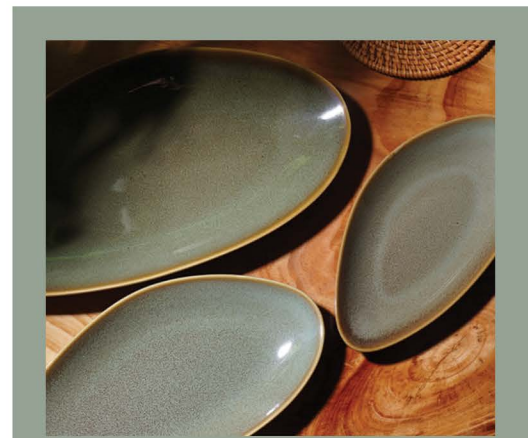

Immerse yourself in the rustic allure of our *signature* Reactive Moss Green tableware collection. A standout feature of the collection is its commercial dishwasher-safe design, making cleanup a breeze in fast-paced environments. Its stackable nature ensures efficient storage, optimizing space in bustling kitchen and dining areas. Embrace the organic beauty and bring the serene charm of the outdoors to your table with this captivating collection.