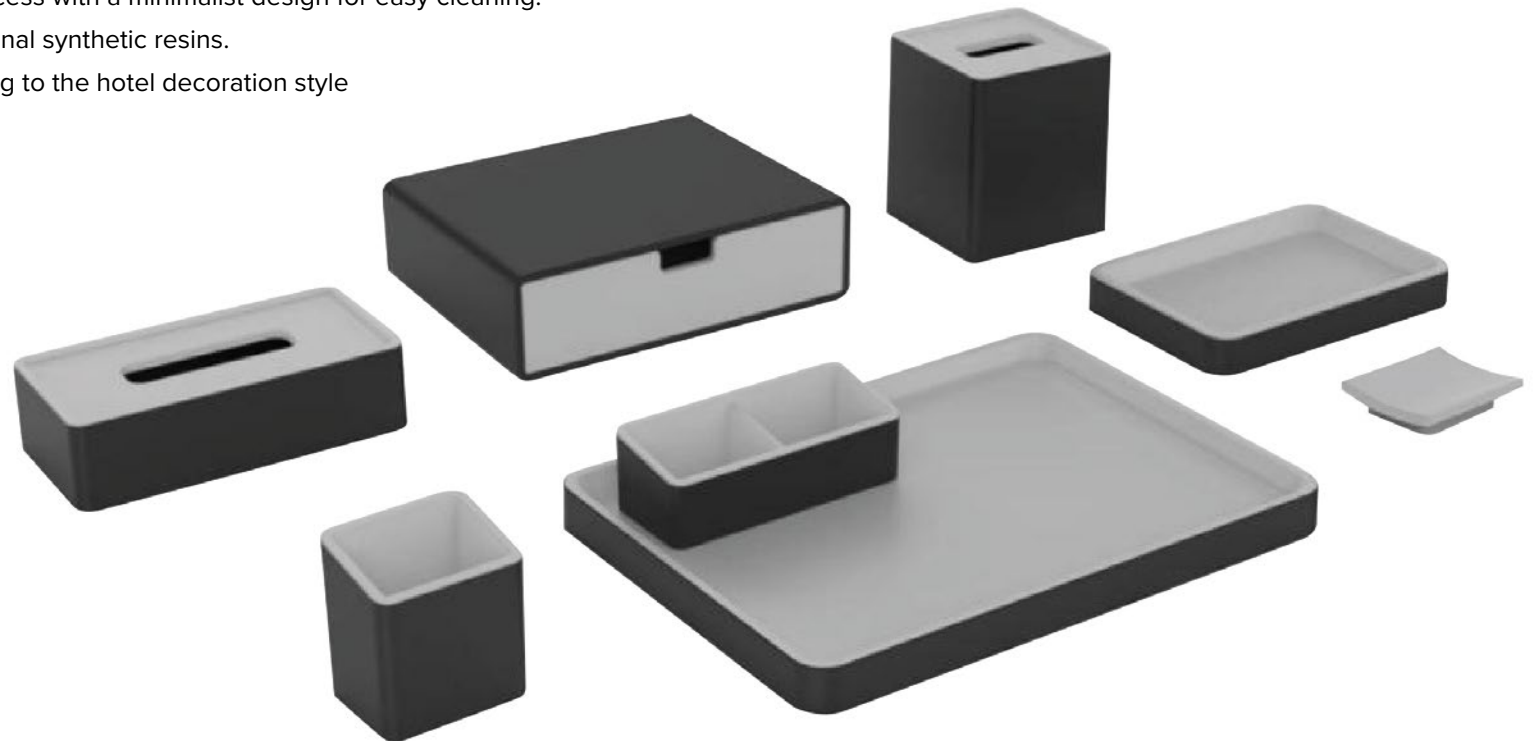

BLACK

MATERIAL

HIPS

FEATURES

- Waterproof, shock-resistant, and difficult to break.
- Seamless, one-piece molding process with a minimalist design for easy cleaning.
- Stability exceeds that of conventional synthetic resins.
- Color can be customized according to the hotel decoration style