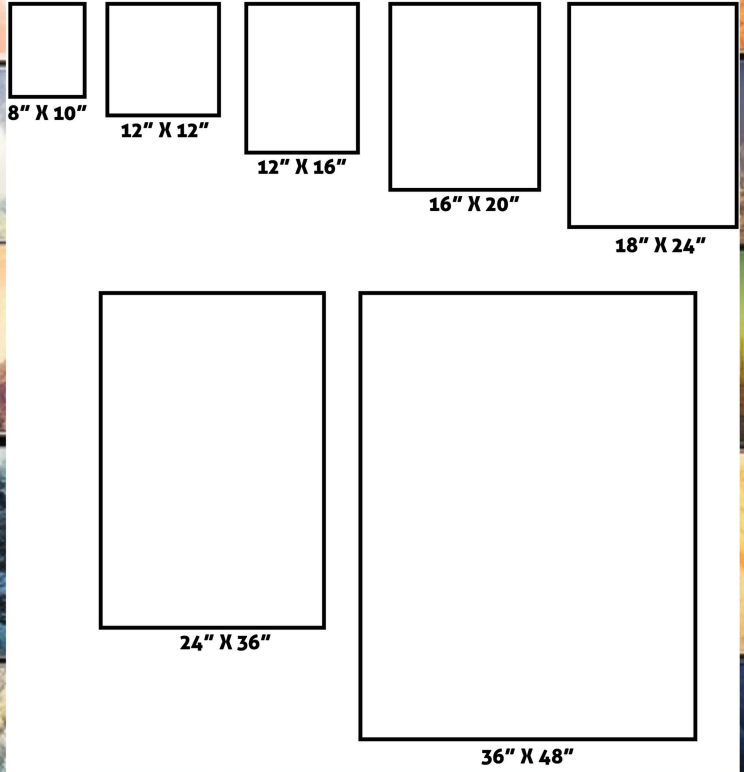

4" X 6"

CUSTOM
CASHMERE|VELVET RUG

5" X 7"

CUSTOM
CASHMERE|VELVET RUG

**CUSTOM
CASHMERE|VELVET RUG**

CUSTOM CANVAS

CANVAS SIZES

YOUR WALL, YOUR STORY: CRAFT A SPACE THAT TELLS YOUR STORY WITH CUSTOM CANVAS HEADERS. TURN CHERISHED PHOTOS, QUOTES, OR ART INTO STUNNING WALL DECOR.

CUSTOM BLANKETS

FABRICS:

FLEECE BLANKET, MINKY BLANKET, SHERPA BLANKET

30" X 40"

50" X 60"

60" X 80"

ABOUT US

**NO MINIMUM
ORDER**