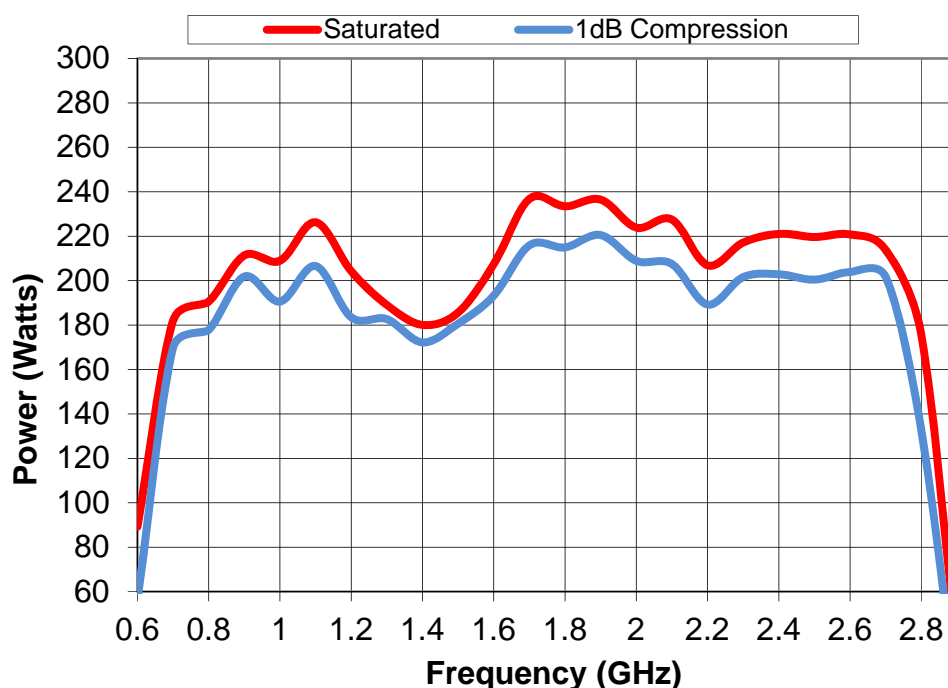

### Model: AS0728-170 Broadband Amplifier

The AS0728 series of solid state power amplifiers follows the MILMEGA tradition for compact, upgradeable microwave power amplifier solutions with field proven reliability. Developed to cover the frequency band 0.7-2.8 GHz in a single band.

Designed specifically for EMC testing this mismatch tolerant amplifier delivers continuous power into a poor and variable match typically associated with EMC antenna.

- Integral directional coupler fitted as standard
- Selection of remote control options available
- The unique 5 year parts and labour warranty on all MILMEGA amplifiers.

# Amplifier Specification

700 MHz to 2.8 GHz	<i>Minimum Psat</i>	<i>Minimum P1dB</i>
Power	176 W	170 W
<hr/>		
<i>System Parameters</i>	<i>Typical</i>	<i>Maximum</i>
Harmonics at P1dB	-15 dBc	
Gain	48.3 dB	
Gain variation with frequency	+/- 2.0 dB	
Noise figure (max)	6.0 dB	
Input Power (no damage)		+15 dBm
Output VSWR tolerance	Infinite any phase	
Stability	Unconditional	
Output impedance	50 Ohm	
Output VSWR	2:1	
Input VSWR	2:1	
Third order intercept point IP3	10dB > P1dB	
Spurious	-70 dBc (-80 dBc typical)	
Safety interlock	Via rear panel BR2-female	
Supply Voltage - Single Phase	90 to 132 or 180 to 240 VAC	
Supply Frequency	50 to 60 Hz	
Supply Power	<1 kVA	
RF Input	Type N female	
RF Output	Type N female	
Dimension	19 inch, 6U case, 527mm Deep	
Weight	54 kg	