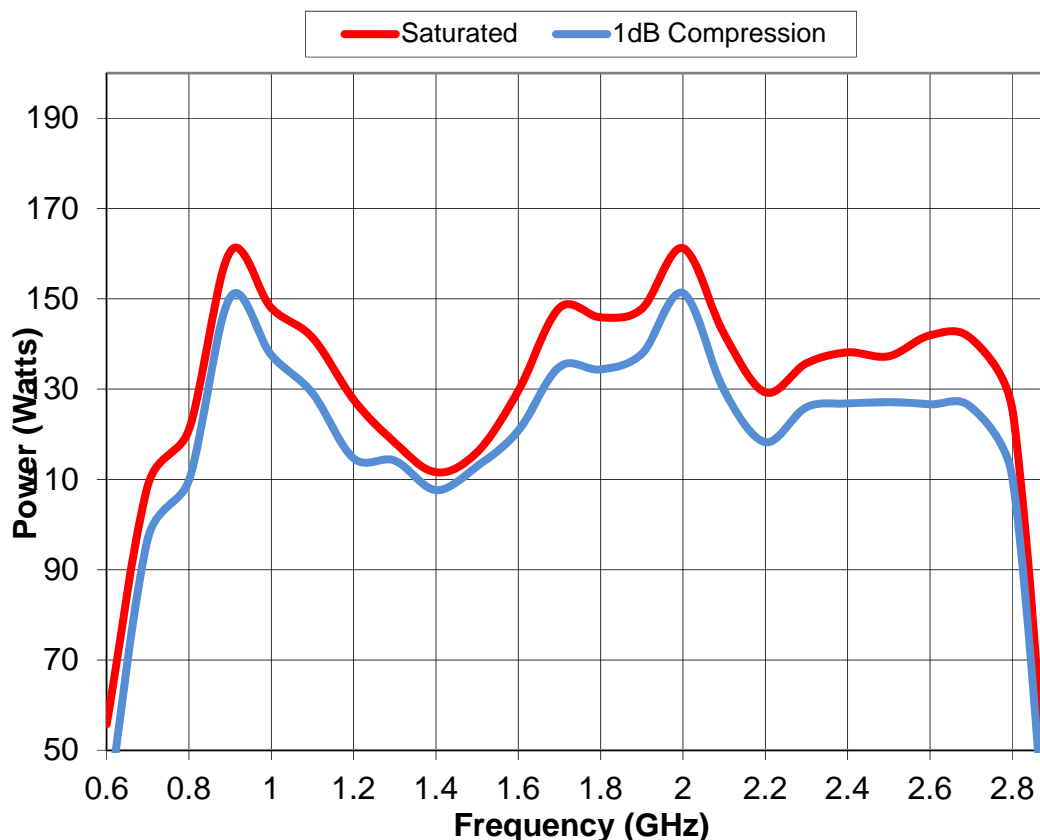

### Model: AS0728-100 Broadband Amplifier

- Integral directional coupler fitted as standard
- Selection of remote control options available
- The unique 5 year parts and labour warranty on all MILMEGA amplifiers.

The AS0728 series of solid state power amplifiers follows the MILMEGA tradition for compact, upgradeable microwave power amplifier solutions with field proven reliability. Developed to cover the frequency band 0.7-2.8 GHz in a single band.

Designed specifically for EMC testing this mismatch tolerant amplifier delivers continuous power into a poor and variable match typically associated with EMC antenna.

# Amplifier Specification

	<i>Minimum Psat</i>	<i>Minimum P1dB</i>
700 MHz to 2.8 GHz		
Power	105 W	100 W

<i>System Parameters</i>	<i>Typical</i>	<i>Maximum</i>
Harmonics at P1dB	-15 dBc	
Gain	43 dB	
Gain variation with frequency	+/- 2.0 dB	
Noise figure (max)	6.0 dB	
Input Power (no damage)		+15 dBm
Output VSWR tolerance	Infinite any phase	
Stability	Unconditional	
Output impedance	50 Ohm	
Output VSWR	2:1	
Input VSWR	2:1	
Third order intercept point IP3	10dB > P1dB	
Spurious	-70 dBc (-80 dBc typical)	
Safety interlock	Via rear panel BR2-female	
Supply Voltage - Single Phase	90 to 132 or 180 to 240 VAC	
Supply Frequency	50 to 60 Hz	
Supply Power	<2 kVA	
RF Input	Type N female	
RF Output	Type N female	
Dimension	19 inch, 3U case, 527mm Deep	
Weight	25 kg	