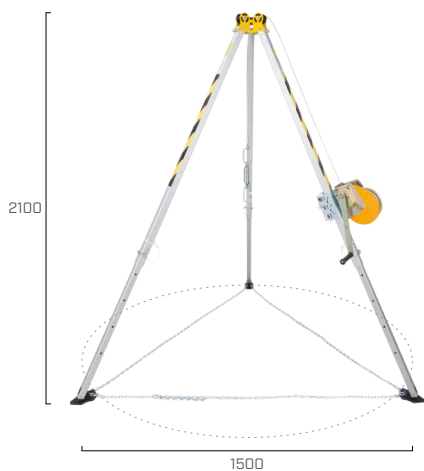

TRIPODS AND CRANES

TRI

MOBILE DEVICE WITH THREE FEET FOR LOWERING, LIFTING AND RECOVERY

TRI2115

TRI3117

CODES AND DIMENSIONS

	TRI2115	TRI3117
description	tripod H _{max} = 210 cm	tripod H _{max} = 313 cm
materials	colspan="2">painted aluminium/zinc plated steel/polyamide	
height	[cm] 153 - 210	197 - 313
foot diameter	[cm] 109 - 150	112 - 174
space between feet	[cm] 200	206
weight	[kg] 15,45	28,7
anchor points	3	3
number of workers	3	3
transport dimensions	[cm] 175 x 25 x 25	226 x 33 x 30

CODE	description	material	weight [kg]	pcs
TRIUB	universal adapter for attaching accessories	zinc-plated steel	2,25	1

CODE	description	standard	cable length [m]	cable diameter [mm]	cable type	ratio	weight [kg]	max. load capacity [kg]	pcs
TRIDAVFAL15B	adapter for retractable device TRIDAVFAL15	-	-	-	-	-	-	-	1
TRIDAVFAL15	retractable fall arrester device	EN 360; EN1496-B	15	4,8	7 x 19 + IWRC	1:8,8	11,0	140	1
TRIDAVFAL25B	adapter for retractable device TRIDAVFAL25	-	-	-	-	-	-	-	1
TRIDAVFAL25	retractable fall arrester device	EN 360; EN1496-B	25	4,8	7 x 19 + IWRC	1:7,4	15,0	140	1
TRIDAVWIN30E	automatic electric winch	-	30	6	steel	-	21	500	1
TRIDAVWIN15AC	automatic cordless winch	-	15	5	steel	-	10	140	1
TRIDAVWIN520	lifting winch	-	20	6,3	6 x 19 + NFC	1:6	13,0	140	1
TRIDAVWIN525	lifting winch	-	25	6,3	6 x 19 + NFC	1:5	14,0	140	1
TRIDAVWINU	universal winch for textile ropes	EN 1891-B	unlimited	10	textile static rope	1:40	-	-	1
TRIDAVWIN725	winch with recovery	EN 1496-B	25	6,3	6 x 19 + NFC	1:7,2	22,5	200	1
TRIDAVWIN735	winch with recovery	EN 1496-B	35	6,3	6 x 19 + NFC	1:7,2	24,5	200	1
TRIDAVWIN745	winch with recovery	EN 1496-B	45	6,3	6 x 19 + NFC	1:7,2	25,3	200	1
TRIDAVWIN750	winch with recovery	EN 1496-B	50	6,3	6 x 19 + NFC	1:7,2	26,2	200	1