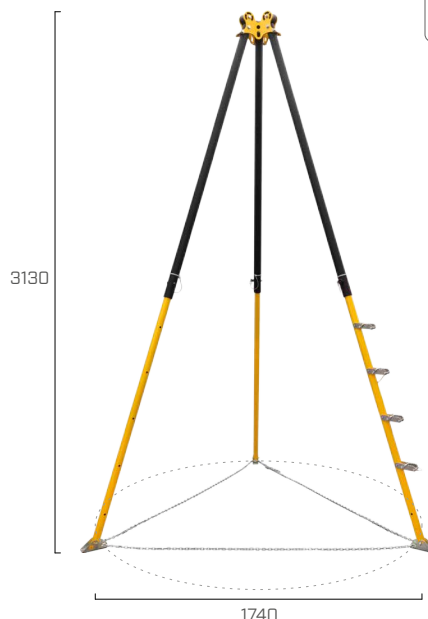

TRIPODS AND CRANES

TRI

MOBILE DEVICE WITH THREE FEET FOR LOWERING, LIFTING AND RECOVERY

TRI2115

TRI3117

CODES AND DIMENSIONS

	TRI2115	TRI3117
description	tripod H _{max} = 210 cm	tripod H _{max} = 313 cm
materials	colspan="2">painted aluminium/zinc plated steel/polyamide	
height	[cm] 153 - 210	197 - 313
foot diameter	[cm] 109 - 150	112 - 174
space between feet	[cm] 200	206
weight	[kg] 15,45	28,7
anchor points	3	3
number of workers	3	3
transport dimensions	[cm] 175 x 25 x 25	226 x 33 x 30

CODE	description	material	weight [kg]	pcs
TRIUB	universal adapter for attaching accessories	zinc-plated steel	2,25	1

CODE	description	standard	cable length [m]	cable diameter [mm]	cable type	ratio	weight [kg]	max. load capacity [kg]	pcs
TRIDAVFAL15B	adapter for retractable device TRIDAVFAL15	-	-	-	-	-	-	-	1
TRIDAVFAL15	retractable fall arrester device	EN 360; EN1496-B	15	4,8	7 x 19 + IWRC	1:8,8	11,0	140	1
TRIDAVFAL25B	adapter for retractable device TRIDAVFAL25	-	-	-	-	-	-	-	1
TRIDAVFAL25	retractable fall arrester device	EN 360; EN1496-B	25	4,8	7 x 19 + IWRC	1:7,4	15,0	140	1
TRIDAVWIN30E	automatic electric winch	-	30	6	steel	-	21	500	1
TRIDAVWIN15AC	automatic cordless winch	-	15	5	steel	-	10	140	1
TRIDAVWIN520	lifting winch	-	20	6,3	6 x 19 + NFC	1:6	13,0	140	1
TRIDAVWIN525	lifting winch	-	25	6,3	6 x 19 + NFC	1:5	14,0	140	1
TRIDAVWINU	universal winch for textile ropes	EN 1891-B	unlimited	10	textile static rope	1:40	-	-	1
TRIDAVWIN725	winch with recovery	EN 1496-B	25	6,3	6 x 19 + NFC	1:7,2	22,5	200	1
TRIDAVWIN735	winch with recovery	EN 1496-B	35	6,3	6 x 19 + NFC	1:7,2	24,5	200	1
TRIDAVWIN745	winch with recovery	EN 1496-B	45	6,3	6 x 19 + NFC	1:7,2	25,3	200	1
TRIDAVWIN750	winch with recovery	EN 1496-B	50	6,3	6 x 19 + NFC	1:7,2	26,2	200	1