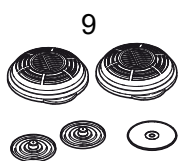

SR 900

EN

Spare parts / Accessories

No.	Description	Ordering No.
1.	Head harness, single strap	R01-3001
2.	Head harness, cradle strap	R01-3002
3.	Gasket	R01-3004
4.	Filter holder	R01-3003
5.	Particle filter P3 R, SR 510	H02-1312
	Gas filter	
	A1, SR 217	H02-2512
	A2, SR 218	H02-2012
	A2AX, SR 298	H02-2412
	ABE1, SR 315	H02-3212
	A2B2E1, SR 294	H02-3312
	K1, SR 316	H02-4212
	K2, SR 295	H02-4312
	ABEK1, SR 297	H02-5312
	Combined filter ABEK1-Hg-P3 R, SR 299-2	H02-6512
6.	Pre-filter, SR 221	H02-0312
7.	Steel net disc	T01-2001
8.	Pre-filter holder	R01-0605
9.	Membrane kit SR 369	R01-2004
9a.	Inhalation membrane x1	-
9b.	Exhalation membrane x2	-
9c.	Protective cap x2	-
10.	Service kit	R01-3005
1.	Head harness	
9.	Membrane kit	
8.	Pre-filter holder	
11.	Small talk/Voice amplifier SR 324	T01-1217
12.	Test adapter SR 328	T01-1202
13.	Protective hood, Tyvek, SR 64	H09-0301
14.	Protective hood, PVC, SR 345	H09-1012
15.	Protective hood, PVC, SR 346	H09-1112
16.	Storage box SR 230	H09-3012
17.	Storage bag SR 339	H09-0112
18.	Cleaning tissue SR 5226. Box of 50	H09-0401
19.	ID-tag	R09-0101
20.	Plastic storage bag, 50pcs	R01-0607