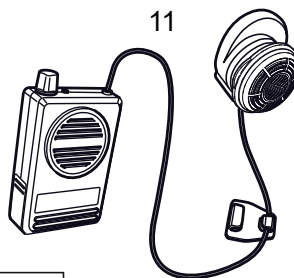

SR 900

EN

Spare parts / Accessories

No.	Description	Ordering No.
1.	Head harness, single strap	R01-3001
2.	Head harness, cradle strap	R01-3002
3.	Gasket	R01-3004
4.	Filter holder	R01-3003
5.	Particle filter P3 R, SR 510	H02-1312
	Gas filter	
	A1, SR 217	H02-2512
	A2, SR 218	H02-2012
	A2AX, SR 298	H02-2412
	ABE1, SR 315	H02-3212
	A2B2E1, SR 294	H02-3312
	K1, SR 316	H02-4212
	K2, SR 295	H02-4312
	ABEK1, SR 297	H02-5312
	Combined filter ABEK1-Hg-P3 R, SR 299-2	H02-6512
6.	Pre-filter, SR 221	H02-0312
7.	Steel net disc	T01-2001
8.	Pre-filter holder	R01-0605
9.	Membrane kit SR 369	R01-2004
9a.	Inhalation membrane x1	-
9b.	Exhalation membrane x2	-
9c.	Protective cap x2	-
10.	Service kit	R01-3005
1.	Head harness	
9.	Membrane kit	
8.	Pre-filter holder	
11.	Small talk/Voice amplifier SR 324	T01-1217
12.	Test adapter SR 328	T01-1202
13.	Protective hood, Tyvek, SR 64	H09-0301
14.	Protective hood, PVC, SR 345	H09-1012
15.	Protective hood, PVC, SR 346	H09-1112
16.	Storage box SR 230	H09-3012
17.	Storage bag SR 339	H09-0112
18.	Cleaning tissue SR 5226. Box of 50	H09-0401
19.	ID-tag	R09-0101
20.	Plastic storage bag, 50pcs	R01-0607