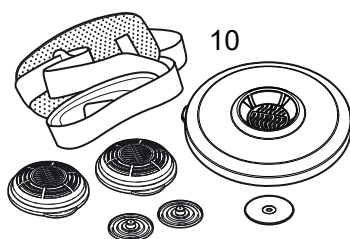

SR 900

EN

Spare parts / Accessories

No.	Description	Ordering No.
1.	Head harness, single strap	R01-3001
2.	Head harness, cradle strap	R01-3002
3.	Gasket	R01-3004
4.	Filter holder	R01-3003
5.	Particle filter P3 R, SR 510	H02-1312
	Gas filter	
	A1, SR 217	H02-2512
	A2, SR 218	H02-2012
	A2AX, SR 298	H02-2412
	ABE1, SR 315	H02-3212
	A2B2E1, SR 294	H02-3312
	K1, SR 316	H02-4212
	K2, SR 295	H02-4312
	ABEK1, SR 297	H02-5312
	Combined filter ABEK1-Hg-P3 R, SR 299-2	H02-6512
6.	Pre-filter, SR 221	H02-0312
7.	Steel net disc	T01-2001
8.	Pre-filter holder	R01-0605
9.	Membrane kit SR 369	R01-2004
9a.	Inhalation membrane x1	-
9b.	Exhalation membrane x2	-
9c.	Protective cap x2	-
10.	Service kit	R01-3005
1.	Head harness	
9.	Membrane kit	
8.	Pre-filter holder	
11.	Small talk/Voice amplifier SR 324	T01-1217
12.	Test adapter SR 328	T01-1202
13.	Protective hood, Tyvek, SR 64	H09-0301
14.	Protective hood, PVC, SR 345	H09-1012
15.	Protective hood, PVC, SR 346	H09-1112
16.	Storage box SR 230	H09-3012
17.	Storage bag SR 339	H09-0112
18.	Cleaning tissue SR 5226. Box of 50	H09-0401
19.	ID-tag	R09-0101
20.	Plastic storage bag, 50pcs	R01-0607