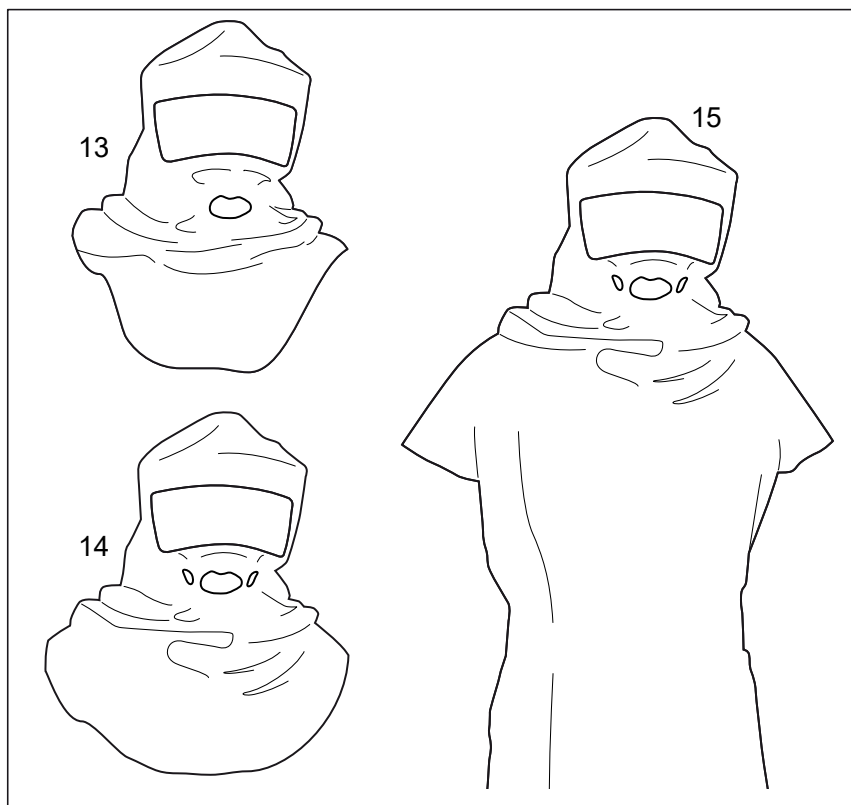

SR 900

EN

Spare parts / Accessories

No.	Description	Ordering No.
1.	Head harness, single strap	R01-3001
2.	Head harness, cradle strap	R01-3002
3.	Gasket	R01-3004
4.	Filter holder	R01-3003
5.	Particle filter P3 R, SR 510	H02-1312
	Gas filter	
	A1, SR 217	H02-2512
	A2, SR 218	H02-2012
	A2AX, SR 298	H02-2412
	ABE1, SR 315	H02-3212
	A2B2E1, SR 294	H02-3312
	K1, SR 316	H02-4212
	K2, SR 295	H02-4312
	ABEK1, SR 297	H02-5312
	Combined filter ABEK1-Hg-P3 R, SR 299-2	H02-6512
6.	Pre-filter, SR 221	H02-0312
7.	Steel net disc	T01-2001
8.	Pre-filter holder	R01-0605
9.	Membrane kit SR 369	R01-2004
9a.	Inhalation membrane x1	-
9b.	Exhalation membrane x2	-
9c.	Protective cap x2	-
10.	Service kit	R01-3005
1.	Head harness	
9.	Membrane kit	
8.	Pre-filter holder	
11.	Small talk/Voice amplifier SR 324	T01-1217
12.	Test adapter SR 328	T01-1202
13.	Protective hood, Tyvek, SR 64	H09-0301
14.	Protective hood, PVC, SR 345	H09-1012
15.	Protective hood, PVC, SR 346	H09-1112
16.	Storage box SR 230	H09-3012
17.	Storage bag SR 339	H09-0112
18.	Cleaning tissue SR 5226. Box of 50	H09-0401
19.	ID-tag	R09-0101
20.	Plastic storage bag, 50pcs	R01-0607