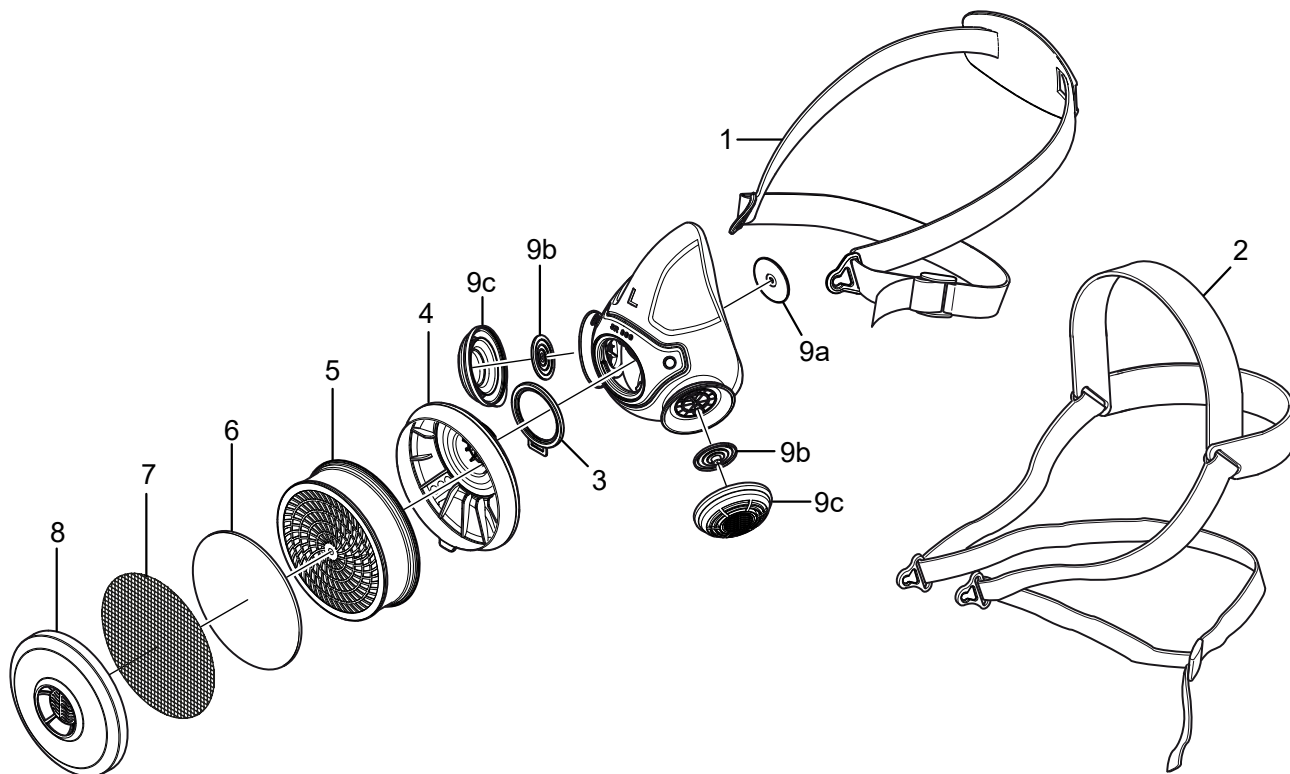

SR 900

EN

Spare parts / Accessories

No.	Description	Ordering No.
1.	Head harness, single strap	R01-3001
2.	Head harness, cradle strap	R01-3002
3.	Gasket	R01-3004
4.	Filter holder	R01-3003
5.	Particle filter P3 R, SR 510	H02-1312
	Gas filter	
	A1, SR 217	H02-2512
	A2, SR 218	H02-2012
	A2AX, SR 298	H02-2412
	ABE1, SR 315	H02-3212
	A2B2E1, SR 294	H02-3312
	K1, SR 316	H02-4212
	K2, SR 295	H02-4312
	ABEK1, SR 297	H02-5312
	Combined filter ABEK1-Hg-P3 R, SR 299-2	H02-6512
6.	Pre-filter, SR 221	H02-0312
7.	Steel net disc	T01-2001
8.	Pre-filter holder	R01-0605
9.	Membrane kit SR 369	R01-2004
9a.	Inhalation membrane x1	-
9b.	Exhalation membrane x2	-
9c.	Protective cap x2	-
10.	Service kit	R01-3005
1.	Head harness	
9.	Membrane kit	
8.	Pre-filter holder	
11.	Small talk/Voice amplifier SR 324	T01-1217
12.	Test adapter SR 328	T01-1202
13.	Protective hood, Tyvek, SR 64	H09-0301
14.	Protective hood, PVC, SR 345	H09-1012
15.	Protective hood, PVC, SR 346	H09-1112
16.	Storage box SR 230	H09-3012
17.	Storage bag SR 339	H09-0112
18.	Cleaning tissue SR 5226. Box of 50	H09-0401
19.	ID-tag	R09-0101
20.	Plastic storage bag, 50pcs	R01-0607