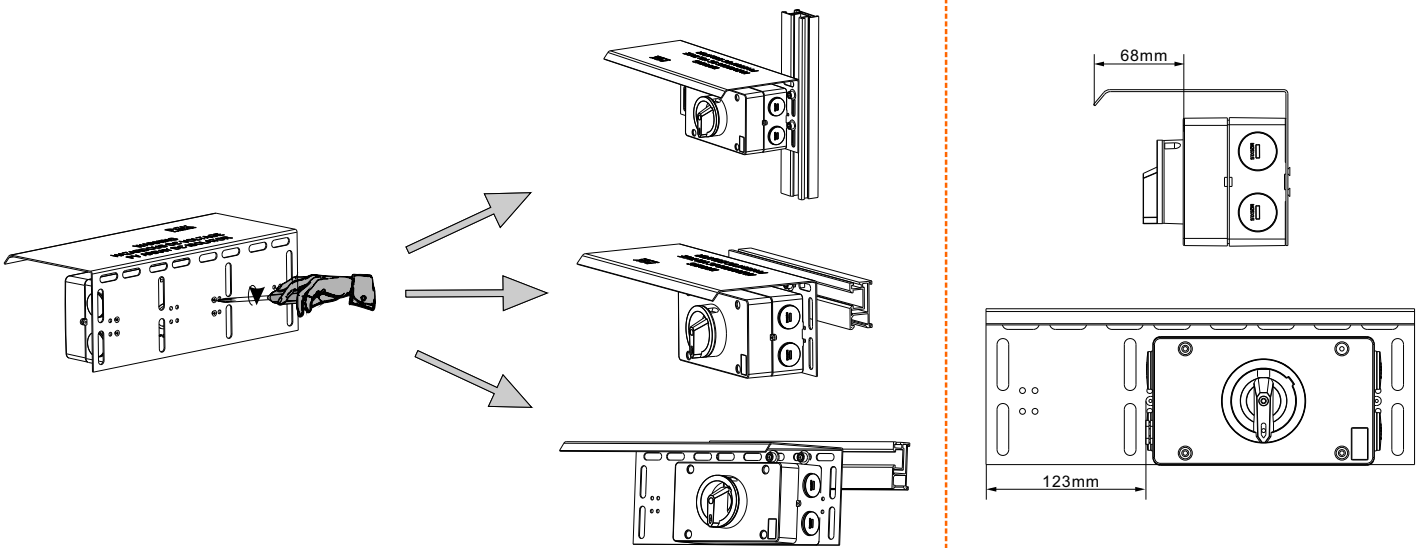

Aluminium Alloy Protection Cover For DC Isolator Switch

Specification:

- Easier to install DC Isolator Switch in complex environments
- Prevent DC Isolator Switch from high temperature sun exposure
- Give DC Isolator Switch longer working life
- Protect DC Isolator Switch from impact

Installation:

Measurement: