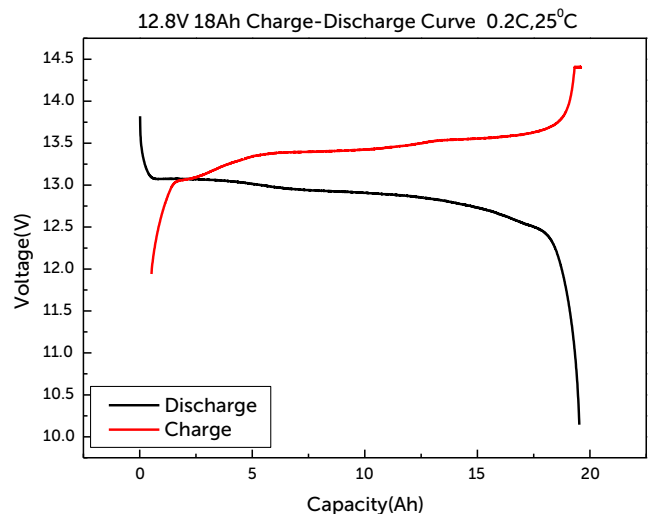

Characteristics Curve

Caution

- Do not short terminals or reverse polarity
- Do not disassemble or modify battery
- Keep battery out of reach of children
- Do not expose to temperatures over 60°C
- Not suitable for vehicle starting applications

Charge battery every 6 months or when voltage drops below 12.8V.

ELECTUS
DISTRIBUTION

Australia

1300 738 555
sales@electusdistribution.com.au
www.electusdistribution.com.au

New Zealand

0800 235 328
sales@electusdistribution.co.nz
www.electusdistribution.co.nz