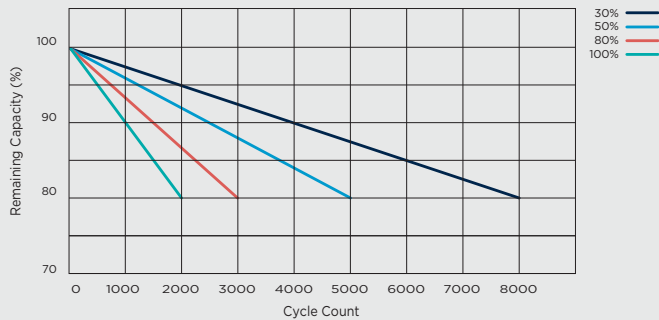

Terminal M8 Insert

SNL12V125S SPECIFICATION SHEET

Discharge Curve at Different C Rates

Charging Characteristic (25 °C @ 0.33C)

Cycle Life at Different DoD

Discharge Curve at Different Ambient Temperature (0.33C)