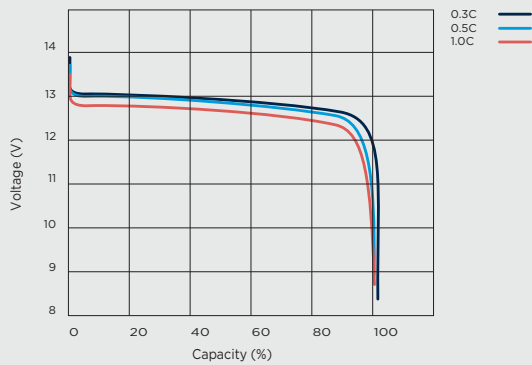

Features & Benefits

- Large number of cycles >2000 (100% DoD)**
 Up to 8 times cycle life of SLA lowering your total cost of ownership
- Safe and stable chemistry & Integrated BMS**
 The use of LiFePO₄ along with the integrated BMS ensures protection against over charge / discharge, temperature and short circuit providing the highest degree of safety
- Greater capacity utilisation - 60% more than SLA**
 Gives longer runtime than equivalent SLA
- High energy density (less than half of the weight of SLA)**
 Lowering total weight of application
- Fast recharge**
 Battery is charged and ready to be used sooner
- Flat Discharge Curve**
 Longer run time & more efficient use of capacity
- Extremely low self-discharge rate**
 Can sit unused for longer periods of time
- UL1642 at cell level**
- IEC Certified**

Nominal Voltage	12.8v
Nominal Capacity (25°C, 0.33C)	125Ah
Terminal	M8
Length (mm)	318 ± 2mm
Width (mm)	165 ± 2mm
Height (mm)	215 ± 2mm
Weight	14.8kg
Max Charge Voltage	14.6 ± 0.1V
Standby	13.8 ± 0.1V
Cut off Voltage	10V
Max. Discharge Current (30 mins)	95A
Max. Pulse Discharge Current (3 Sec)	350A
Max. Charge Current	85A
Recommended Current Charge	≤ 50A
Cycle Life (100% DoD)	≥ 2000
Operating Temp - Charge	0 - 50°C
Operating Temp - Discharge	-20 - 55°C
Short Circuit Release	Load Release
Max. Series / Parallel Configuration	4P OR 4S
IEC Certification No.	62619

Terminal M8 Insert

SNL12V125S SPECIFICATION SHEET

Discharge Curve at Different C Rates

Charging Characteristic (25 °C @ 0.33C)

Cycle Life at Different DoD

Discharge Curve at Different Ambient Temperature (0.33C)