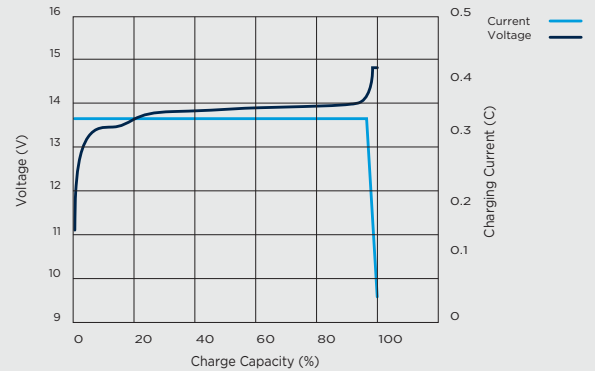

Terminal M8 Insert

SNL12V125S SPECIFICATION SHEET

Discharge Curve at Different C Rates

Charging Characteristic (25 °C @ 0.33C)

Cycle Life at Different DoD

Discharge Curve at Different Ambient Temperature (0.33C)