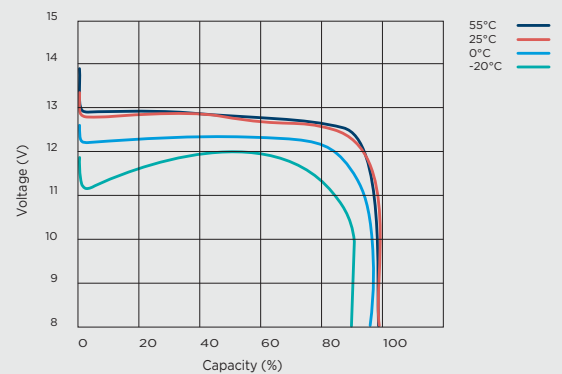

Terminal M8 Insert

SNL12V125S SPECIFICATION SHEET

Discharge Curve at Different C Rates

Charging Characteristic (25 °C @ 0.33C)

Cycle Life at Different DoD

Discharge Curve at Different Ambient Temperature (0.33C)