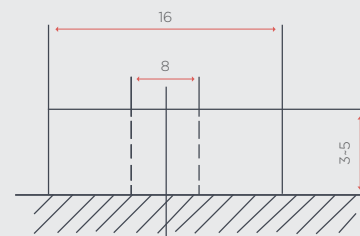

SNL12V125S SPECIFICATION SHEET

About Invicta Lithium

The Invicta Lithium 12V range has been specifically designed for replacement of similar size Lead acid batteries. The family is comprised of the popular sizes found in the lead acid range but with the added benefits of Lithium Iron Phosphate (LiFePO₄) technology and is ideally suited to deep cycle longer run time applications.

Nominal Voltage	12.8v
Nominal Capacity (25°C, 0.33C)	125Ah
Terminal	M8
Length (mm)	318 ± 2mm
Width (mm)	165 ± 2mm
Height (mm)	215 ± 2mm
Weight	14.8kg
Max Charge Voltage	14.6 ± 0.1V
Standby	13.8 ± 0.1V
Cut off Voltage	10V
Max. Discharge Current (30 mins)	95A
Max. Pulse Discharge Current (3 Sec)	350A
Max. Charge Current	85A
Recommended Current Charge	≤ 50A
Cycle Life (100% DoD)	≥ 2000
Operating Temp - Charge	0 - 50°C
Operating Temp - Discharge	-20 - 55°C
Short Circuit Release	Load Release
Max. Series / Parallel Configuration	4P OR 4S
IEC Certification No.	62619

Terminal M8 Insert

SNL12V125S SPECIFICATION SHEET

Discharge Curve at Different C Rates

Charging Characteristic (25 °C @ 0.33C)

Cycle Life at Different DoD

Discharge Curve at Different Ambient Temperature (0.33C)