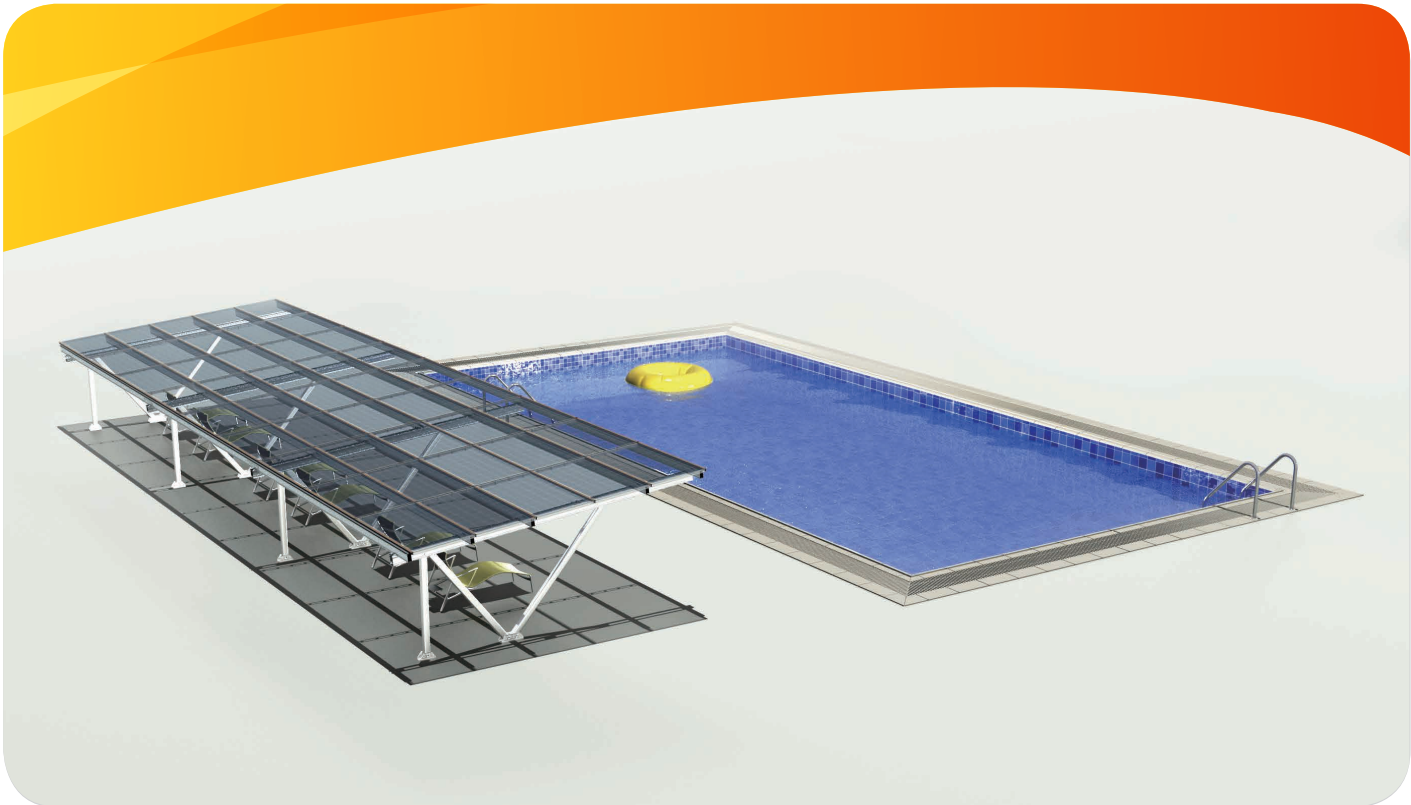

Clenergy Australia

1/10 Duerdin Street, Clayton VIC 3168 Australia
Tel: +61 3 9239 8088 Fax: +61 3 9239 8024
E-mail: sales@clenergy.com.au www.clenergy.com.au

Clenergy China

999-1009 Min'an Rd, Huoju Hi-tech Ind. Dev. Zone
Xiang'an District 361101, Xiamen, Fujian, China
Tel: +86 592 311 0088 Fax: +86 592 599 5028
E-mail: sales@clenergy.com.cn www.clenergy.com.cn

Clenergy EMEA

Esplanade 41, 20354 Hamburg, Germany
Tel: +49 (0) 40 3562 389 00
E-mail: sales.emea@clenergy.com

Clenergy Japan

SOHO STATION 401, 24-8 Yamashita-cho, Naka-ku
Yokohama, 231-0023 Japan
Tel: +81 45 228 8226 Fax: +81 45 228 8316
E-mail: sales@clenergy.co.jp www.clenergy.jp

Clenergy Philippines

145 Yakal St., San Antonio village, Makati City, Philippines
Tel: +63 977 8407240
E-mail: sales_ph@clenergy.com www.clenergy.ph

Clenergy Thailand

9/2, 5th Floor, Vorasin Building, Soi Yasoo 2, Viphavadee-Rungsit
Road, Chomphon Sub-district, Chatuchak District, Bangkok 10900
Tel: +66 63 228 0200, +66 81 969 5152
E-mail: sales_th@clenergy.com, support_th@clenergy.com

Clenergy Singapore

24 Raffles Place #28-01 Clifford Centre Singapore 048621
Tel: +65 9743 1425
E-mail: vincent.chan@clenergy.com

Clenergy Vietnam

Tel: +86 592 3110095
E-mail: sales_vietnam@clenergy.com;
susie.chen@clenergy.com;
ducnguyen@clenergy.com

Worldwide network