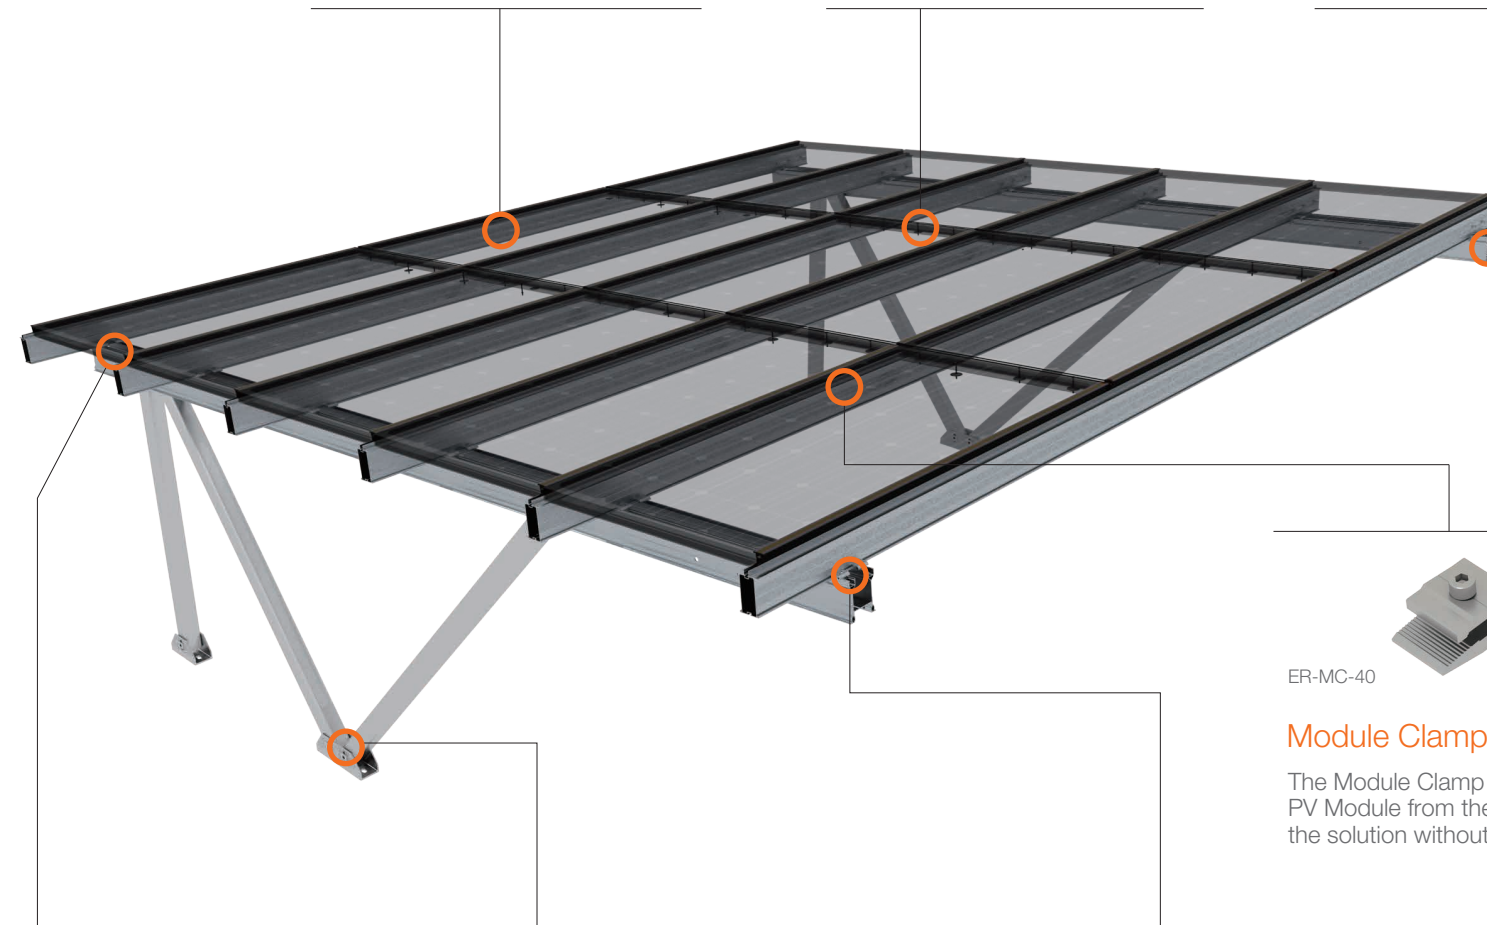

PV-ezRack ezShade is available with the watertight function for the premium product. The version without it is the more economical option.

System Earthing Feature

With the earthed panel clamps, T-rail clamps with earthed Z-modules and set screws in the system, it can create earthing continuity from solar panels to supports.

ER-R-T150

T-Rail, 150

The rail profile has been specifically developed to achieve larger spans reducing the number of legs to be installed.

ER-B-L/A

Dry Bar-Landscape

Used for mounting the modules in Landscape orientation, it also offers the seal function with EPDM rubbers.

ER-B-150

Main Support Beam

Two main support beams combined with splices work as a girder to provide high strength support for T-rail 150. Efficient design ensures effective use of material and ease of installation.

ER-MC-40

Module Clamp

The Module Clamp is used for securing the PV Module from the back frame when using the solution without watertight function.

ER-B-P

Dry Bar-Portrait

Dry bar not only works as module fixture, but also offers the seal function with EPDM rubbers.