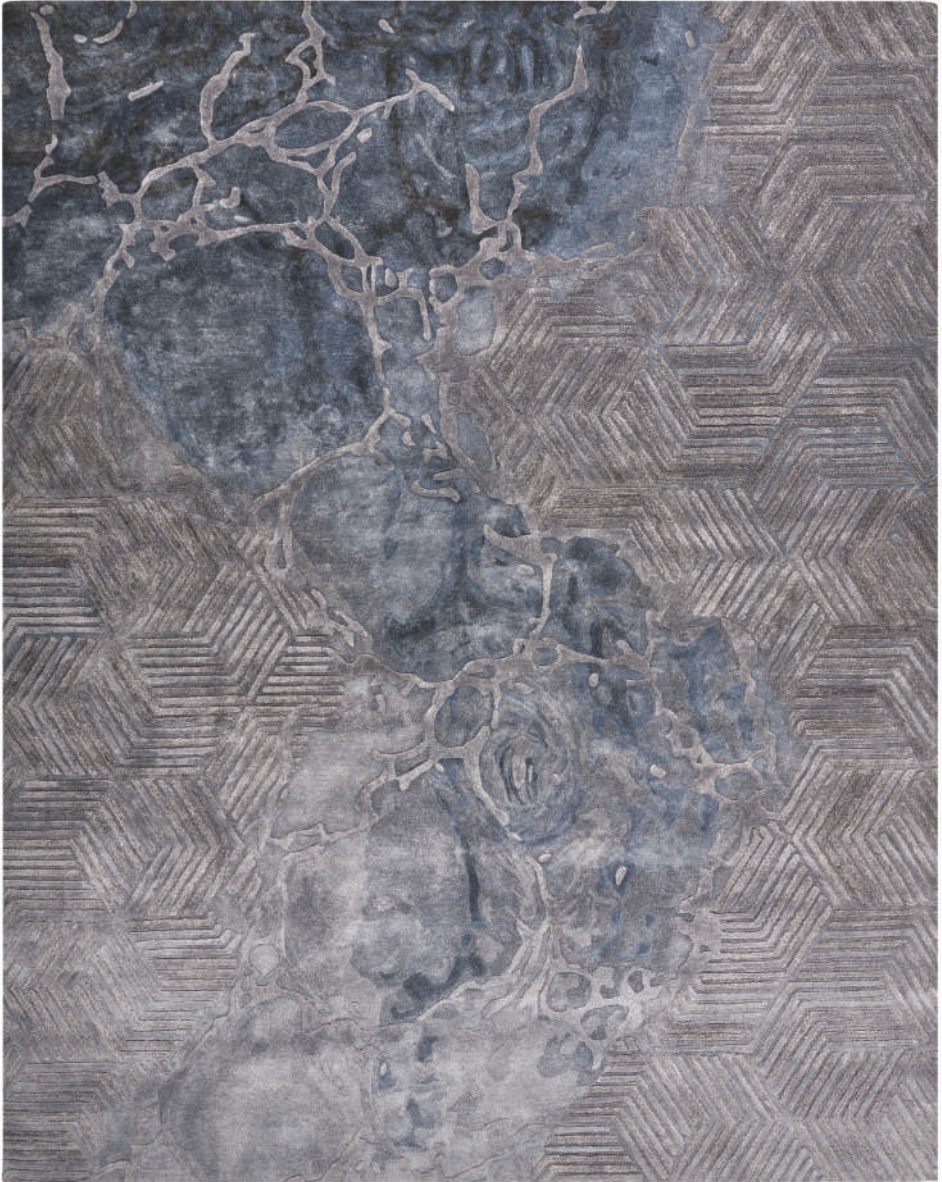

EUPHORIA Blue Grey

Euphoria captures the joy of imagining a future where unknown wonders lie. A circuitry pattern slowly morphing into a fluidic state is only the beginning.

Available in 3' x 5', 4'6" x 6'6", 5'6" x 8', 6' x 9', 8' x 10', 9' x 12', 10' x 14'