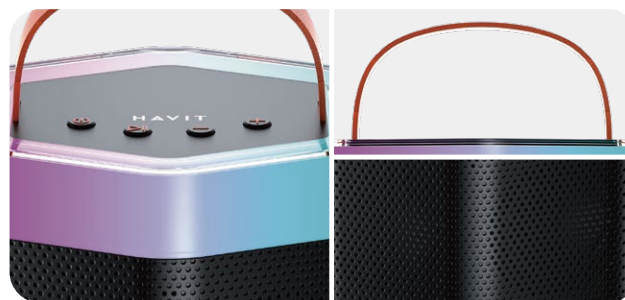

SK895BT

KARAOKE BLUETOOTH SPEAKER

Bluetooth Version: V5.3
Rated Power: 3W*2
Peak Power: 5W*2
Battery: 3.7V/1800mAh
Playing Time: 8h
(medium volume)
Charging Time: 5.5h
Support: BT, TF, RGB light

Material: ABS+iron net
Microphone Specifications:
Battery: 3.7V/500mAh
Charging Time: 1.5h
Input Voltage: DC 5V/1A
Charging Port: Type-C
Product Size: 151.7*35mm