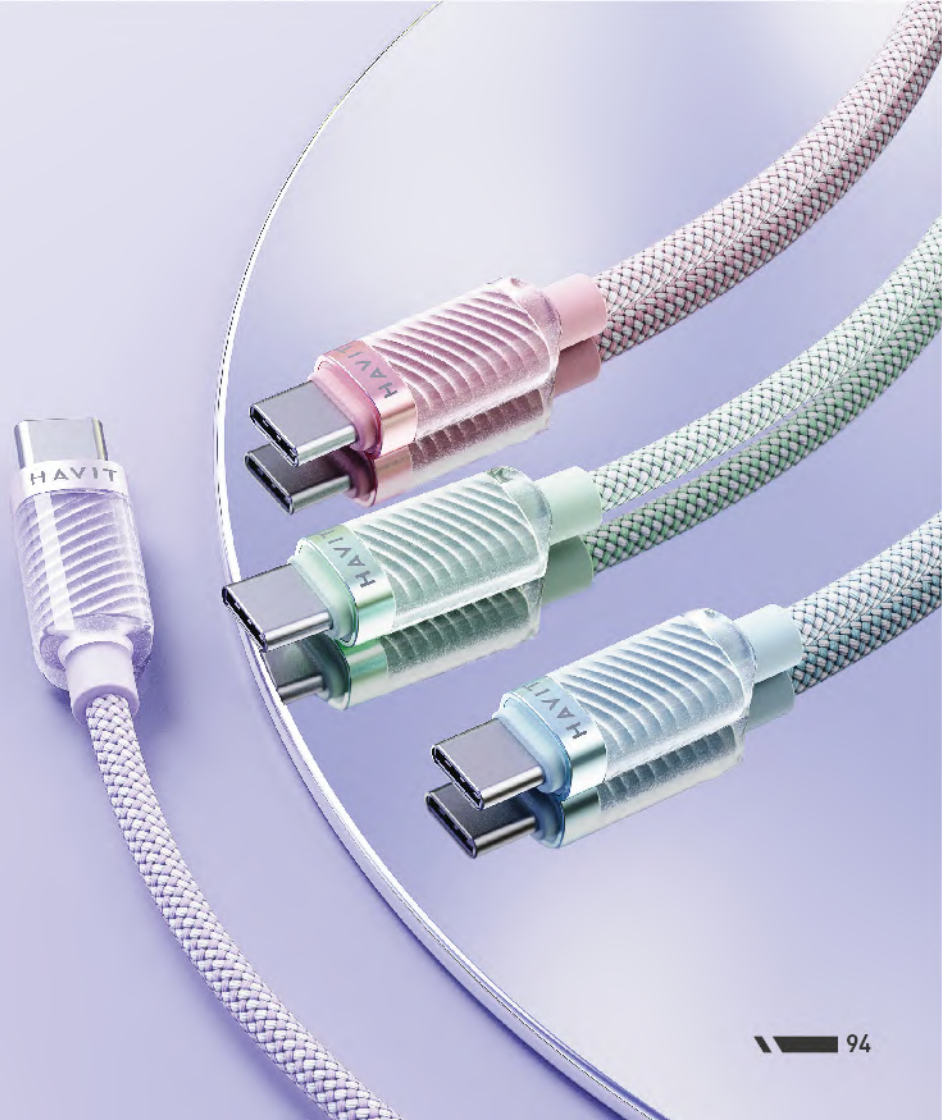

Jelly Series Charging Cable

Vibrant Colors Safe Fast Charging