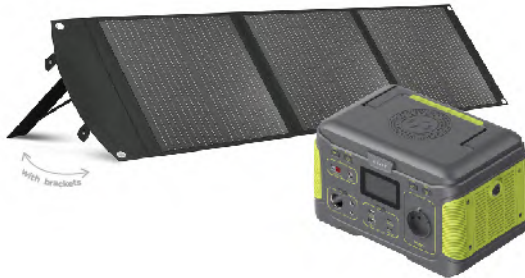

Switch
(10Wh)
28 hours

Outdoor Speaker
(40W)
7 hours

Electric Kettle
(300W)
0.9 hours

Camping Fan
(20W)
14 hours

Camping Light
(5W)
55 hours

300W Portable Power Station with Solar Pan

PB300W Solar Pan

Solar Panel Power: 100watt monocrystalline silicon