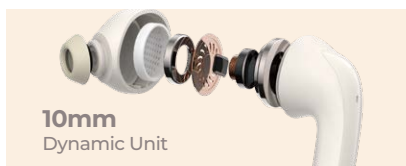

MODERN BUDS

TRUE WIRELESS STEREO EARBUDS

Patent Number: ZL202320802380.5

- Smaller Earbuds, More Comfortable
- Dual-mic ENC
- 5 Hours Play Time
- Dual Mode: Game/Music
- Stylish Translucent Design

Model Name: TW974
Voice Noise Reduction:
2-mic ENC
Chip: JL7003
Wireless Version: V5.3
Earbuds Battery: 25mAh
Charging Case Battery: 400mAh

Play Time: 5h (60% vol.)
Talk Time: 4h (60% vol.)
Earbuds Charging Time: 1.5h
Case Charging Time: 2h
USB Port: Type-C
Speaker Size: 10mm*2
Charging Case: reset button, hall switch