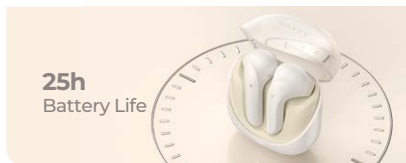

MODERN BUDS

TRUE WIRELESS STEREO EARBUDS

Patent Number: ZL202320802380.5

- Smaller Earbuds, More Comfortable
- Dual-mic ENC
- 5 Hours Play Time
- Dual Mode: Game/Music
- Stylish Translucent Design

Model Name: TW974
Voice Noise Reduction:
2-mic ENC
Chip: JL7003
Wireless Version: V5.3
Earbuds Battery: 25mAh
Charging Case Battery: 400mAh

Play Time: 5h (60% vol.)
Talk Time: 4h (60% vol.)
Earbuds Charging Time: 1.5h
Case Charging Time: 2h
USB Port: Type-C
Speaker Size: 10mm*2
Charging Case: reset button, hall switch