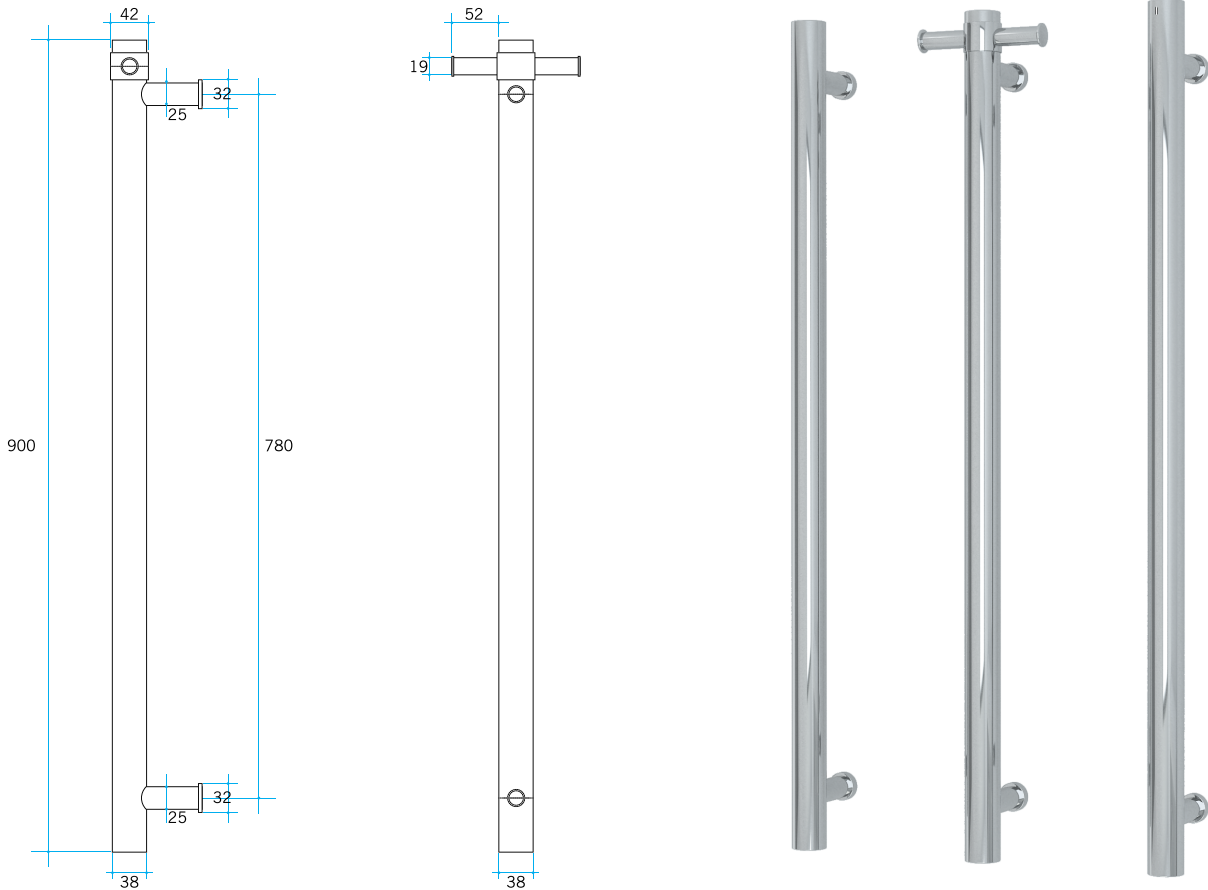

# Thermorail Towel Rails 12V

Electric Heated Towel Rails for use in bathrooms

Stock Code	Finish	Size (mm)	Output (W)	No. of Bars
VS900H	Polished Stainless Steel	W142 x H900 x D100	30 Watts	1

Rails are sold individually. Hooks are removable.

**Please note:** Specifications are for information purposes only. Whilst every effort has been made to ensure the product specifications are accurate, due to continuing product development and improvement the specifications are subject to change. Specifications can be used to rough in and fit timber supports in the wall however we recommend no holes are drilled without having the product on site or verifying the details with the manufacturer. Thermogroup cannot be held liable or responsible for errors due to updated specifications