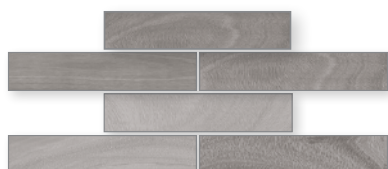

Stanza porcelain timber tiles are carefully crafted with shade and wood grain variation from piece to piece to achieve a natural timber look.

With 30 contemporary colours to choose from, we are confident you will find the perfect colour.

The colours also match our Infinity, Anthology and Artisan Madrid range.

Cover: Terracotta C110-28
in Double Herringbone

Arctic in Stack Bond

Navy, French Blue,
Mill Pond, Arctic mix
in Irregular Brick

Chocolate and Clay mix
in Double Herringbone

*With 45 unique faces, there
are no repeats in the box.*

just add colour!

choose your colour or colour mix:

there are many laying options...

Herringbone

Double Herringbone

Basket Weave

Vertical Brick

Brick

Stack Bond

Irregular Brick

mix it up!

Herringbone
C110-25 Chocolate,
C110-09 Ocean, C110-05 Black

Vertical Herringbone
C110-30 Cornbread, C110-03 Ash

Vertical Herringbone
C110-05 Black, C110-14 Storm
C110-08 Eucalypt, C110-06 Duck Egg