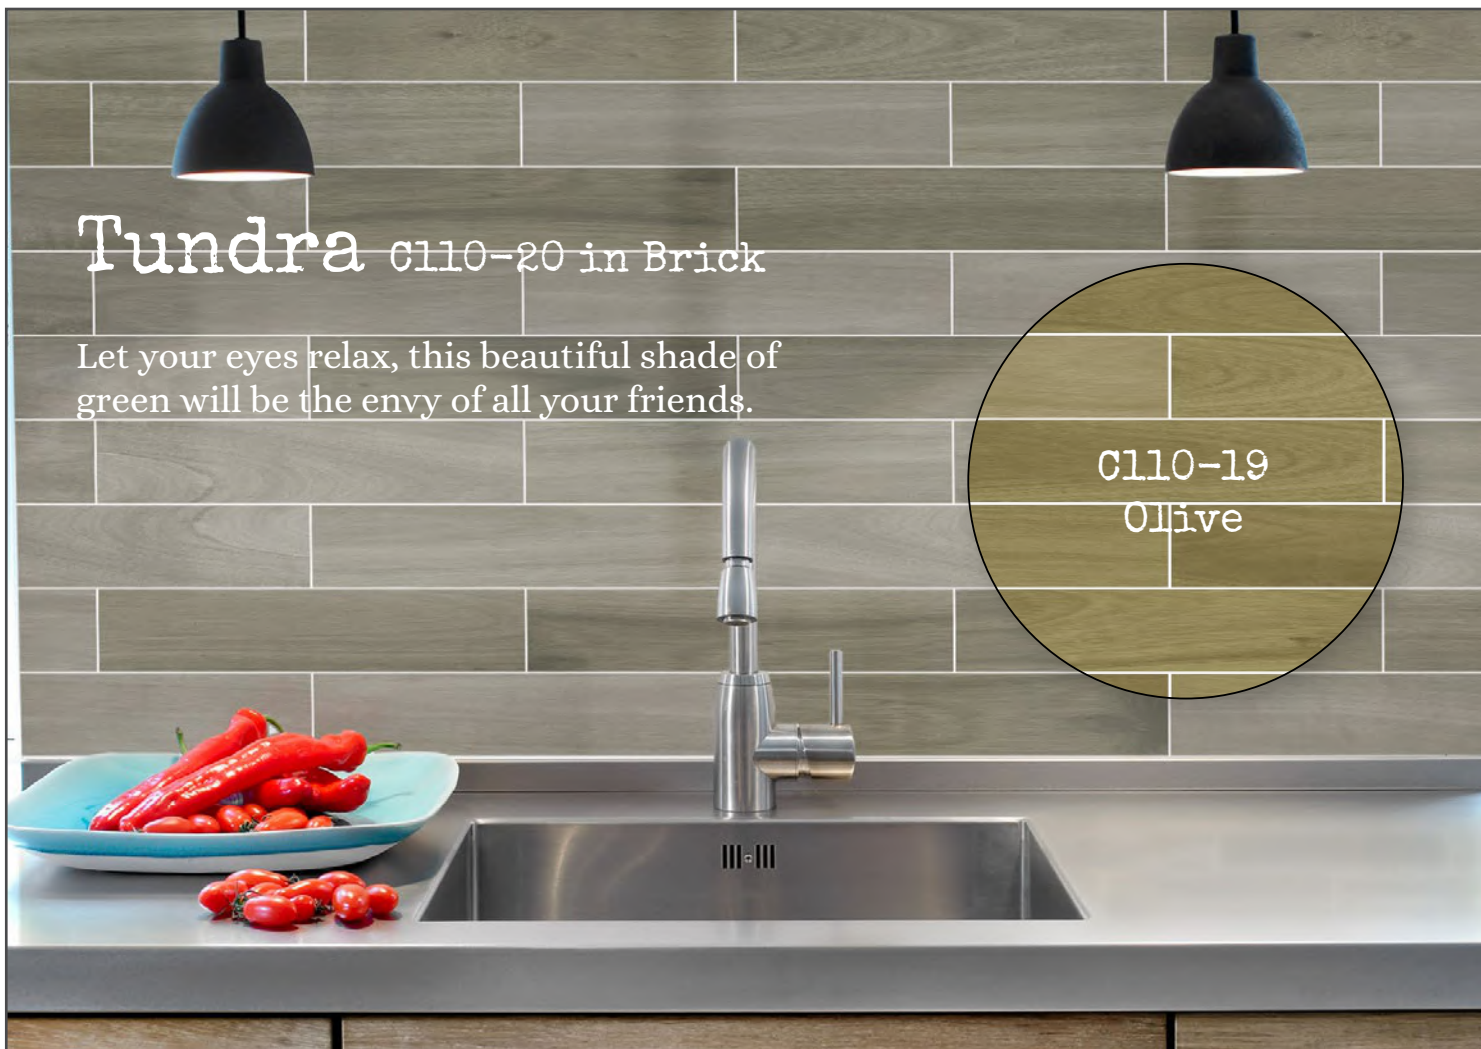

C110-19
Olive

Cornbread c110-30 in Herringbone

This vibrant and exciting yellow wood grain tile makes an uplifting statement.

Clay C110-23 in Vertical Irregular Brick

Luscious, soft neutral colour that is expansive and airy.