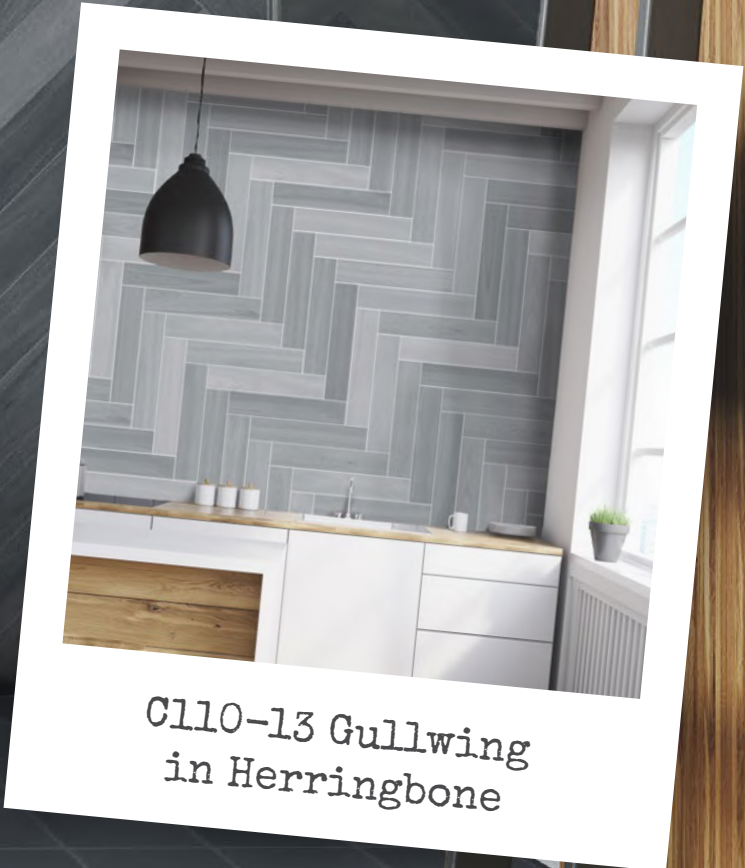

C110-13 Gullwing
in Herringbone