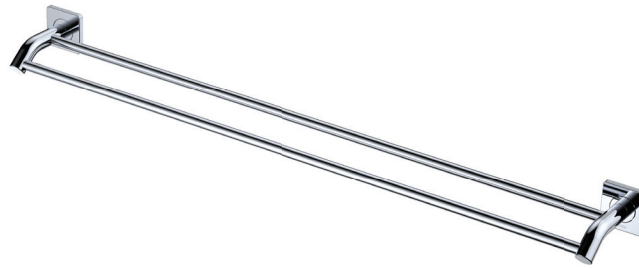

Sansa®

DOUBLE TOWEL RAIL, 900MM

Features

- Soft square cover plates
- Super strong 5-point wall mount
- Adjustable no-spin rail design (cut to length)
- Sloping arm design makes it easier to hang towels
- Fully concealed fixings
- Made from zinc and stainless steel
- Hex key not required for mounting (only used to secure rail)

Please Note: These products may have a visible Fienza or Watermark logo.

(Adjustable – cut to length)

Available in

Electroplated
Chrome
83208

Electroplated
Matte White
83208MW

Electroplated
Matte Black
83208MB