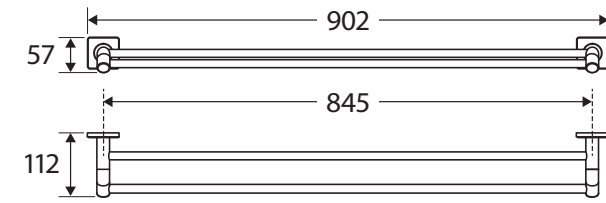

Sansa®

DOUBLE TOWEL RAIL, 900MM

Features

- Soft square cover plates
- Super strong 5-point wall mount
- Adjustable no-spin rail design (cut to length)
- Sloping arm design makes it easier to hang towels
- Fully concealed fixings
- Made from zinc and stainless steel
- Hex key not required for mounting (only used to secure rail)

Please Note: These products may have a visible Fienza or Watermark logo.

(Adjustable – cut to length)

Available in

Electroplated
Chrome
83208

Electroplated
Matte White
83208MW

Electroplated
Matte Black
83208MB

While we aim to ensure specifications are correct at the time of publication, Fienza reserves the right to make modifications without prior notice. Physical colour may vary from image shown. All measurements are shown in millimetres. Always use physical product measurements for mark-ups and roughing-in as the technical drawing may differ from actual product received.