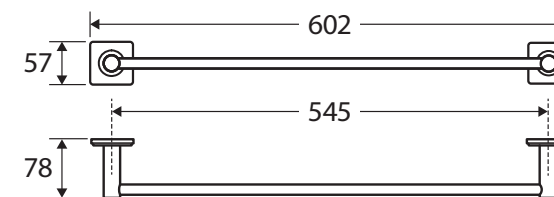

Sansa®

SINGLE TOWEL RAIL, 600MM

Features

- Soft square cover plates
- Super strong 4-point wall mount
- Adjustable no-spin rail design (cut to length)
- Fully concealed fixings
- Made from zinc and stainless steel
- Hex key not required for installation

Please Note: These products may have a visible Fienza or Watermark logo.

(Adjustable – cut to length)

Available in

Electroplated
Chrome
8320160

Cleaning & Care

- Regularly clean with mild soapy water using a microfibre cloth.
- In highly polluted or coastal locations, we recommend cleaning 2-3 times per week.
- Do not use harsh detergents, bleach, cream cleaners or citrus based cleaners. These substances are abrasive and will damage the surface.
- Do not use undue pressure and wipe in one direction only

While we aim to ensure specifications are correct at the time of publication, Fienza reserves the right to make modifications without prior notice. Physical colour may vary from image shown. All measurements are shown in millimetres. Always use physical product measurements for mark-ups and roughing-in as the technical drawing may differ from actual product received.