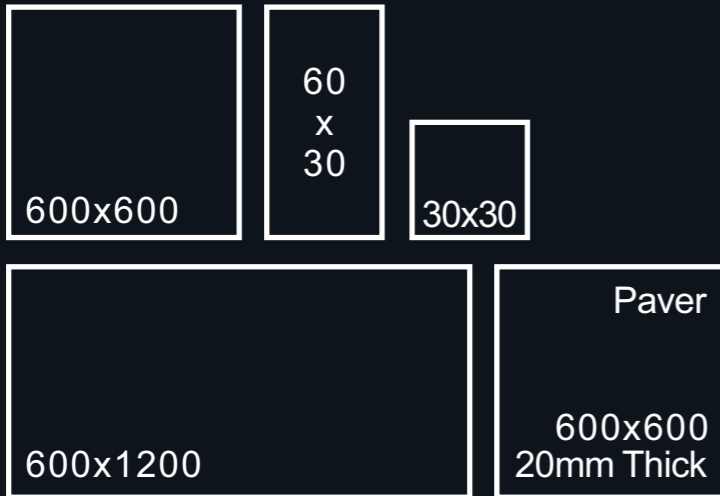

TWENTY FOUR
RANDOM FACES
60x60cm

12

TWELVE
RANDOM FACES
60x120cm

TIBET

SURFACETEC
In/Out Solutions

SIZES

APPS

MOSAICS