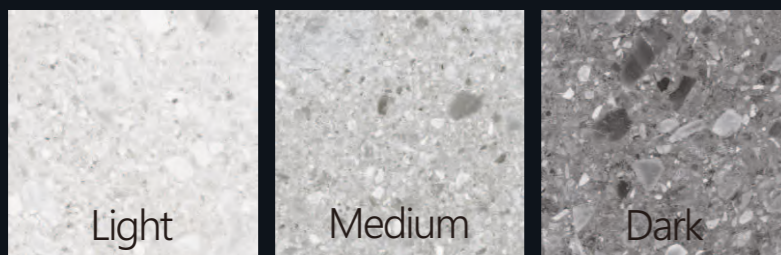

MOSAICS

FINISH

Matt(SurfaceTec)

OTHER

(SurfaceTec Only)

COLOURS

Wall: CEPPPO STONE **LIGHT** 60x120cm 24x48"
Floor: CEPPPO STONE **DARK** 60x120cm 24x48"

Floor: CEPPPO STONE **LIGHT** 60x120cm 24x48"