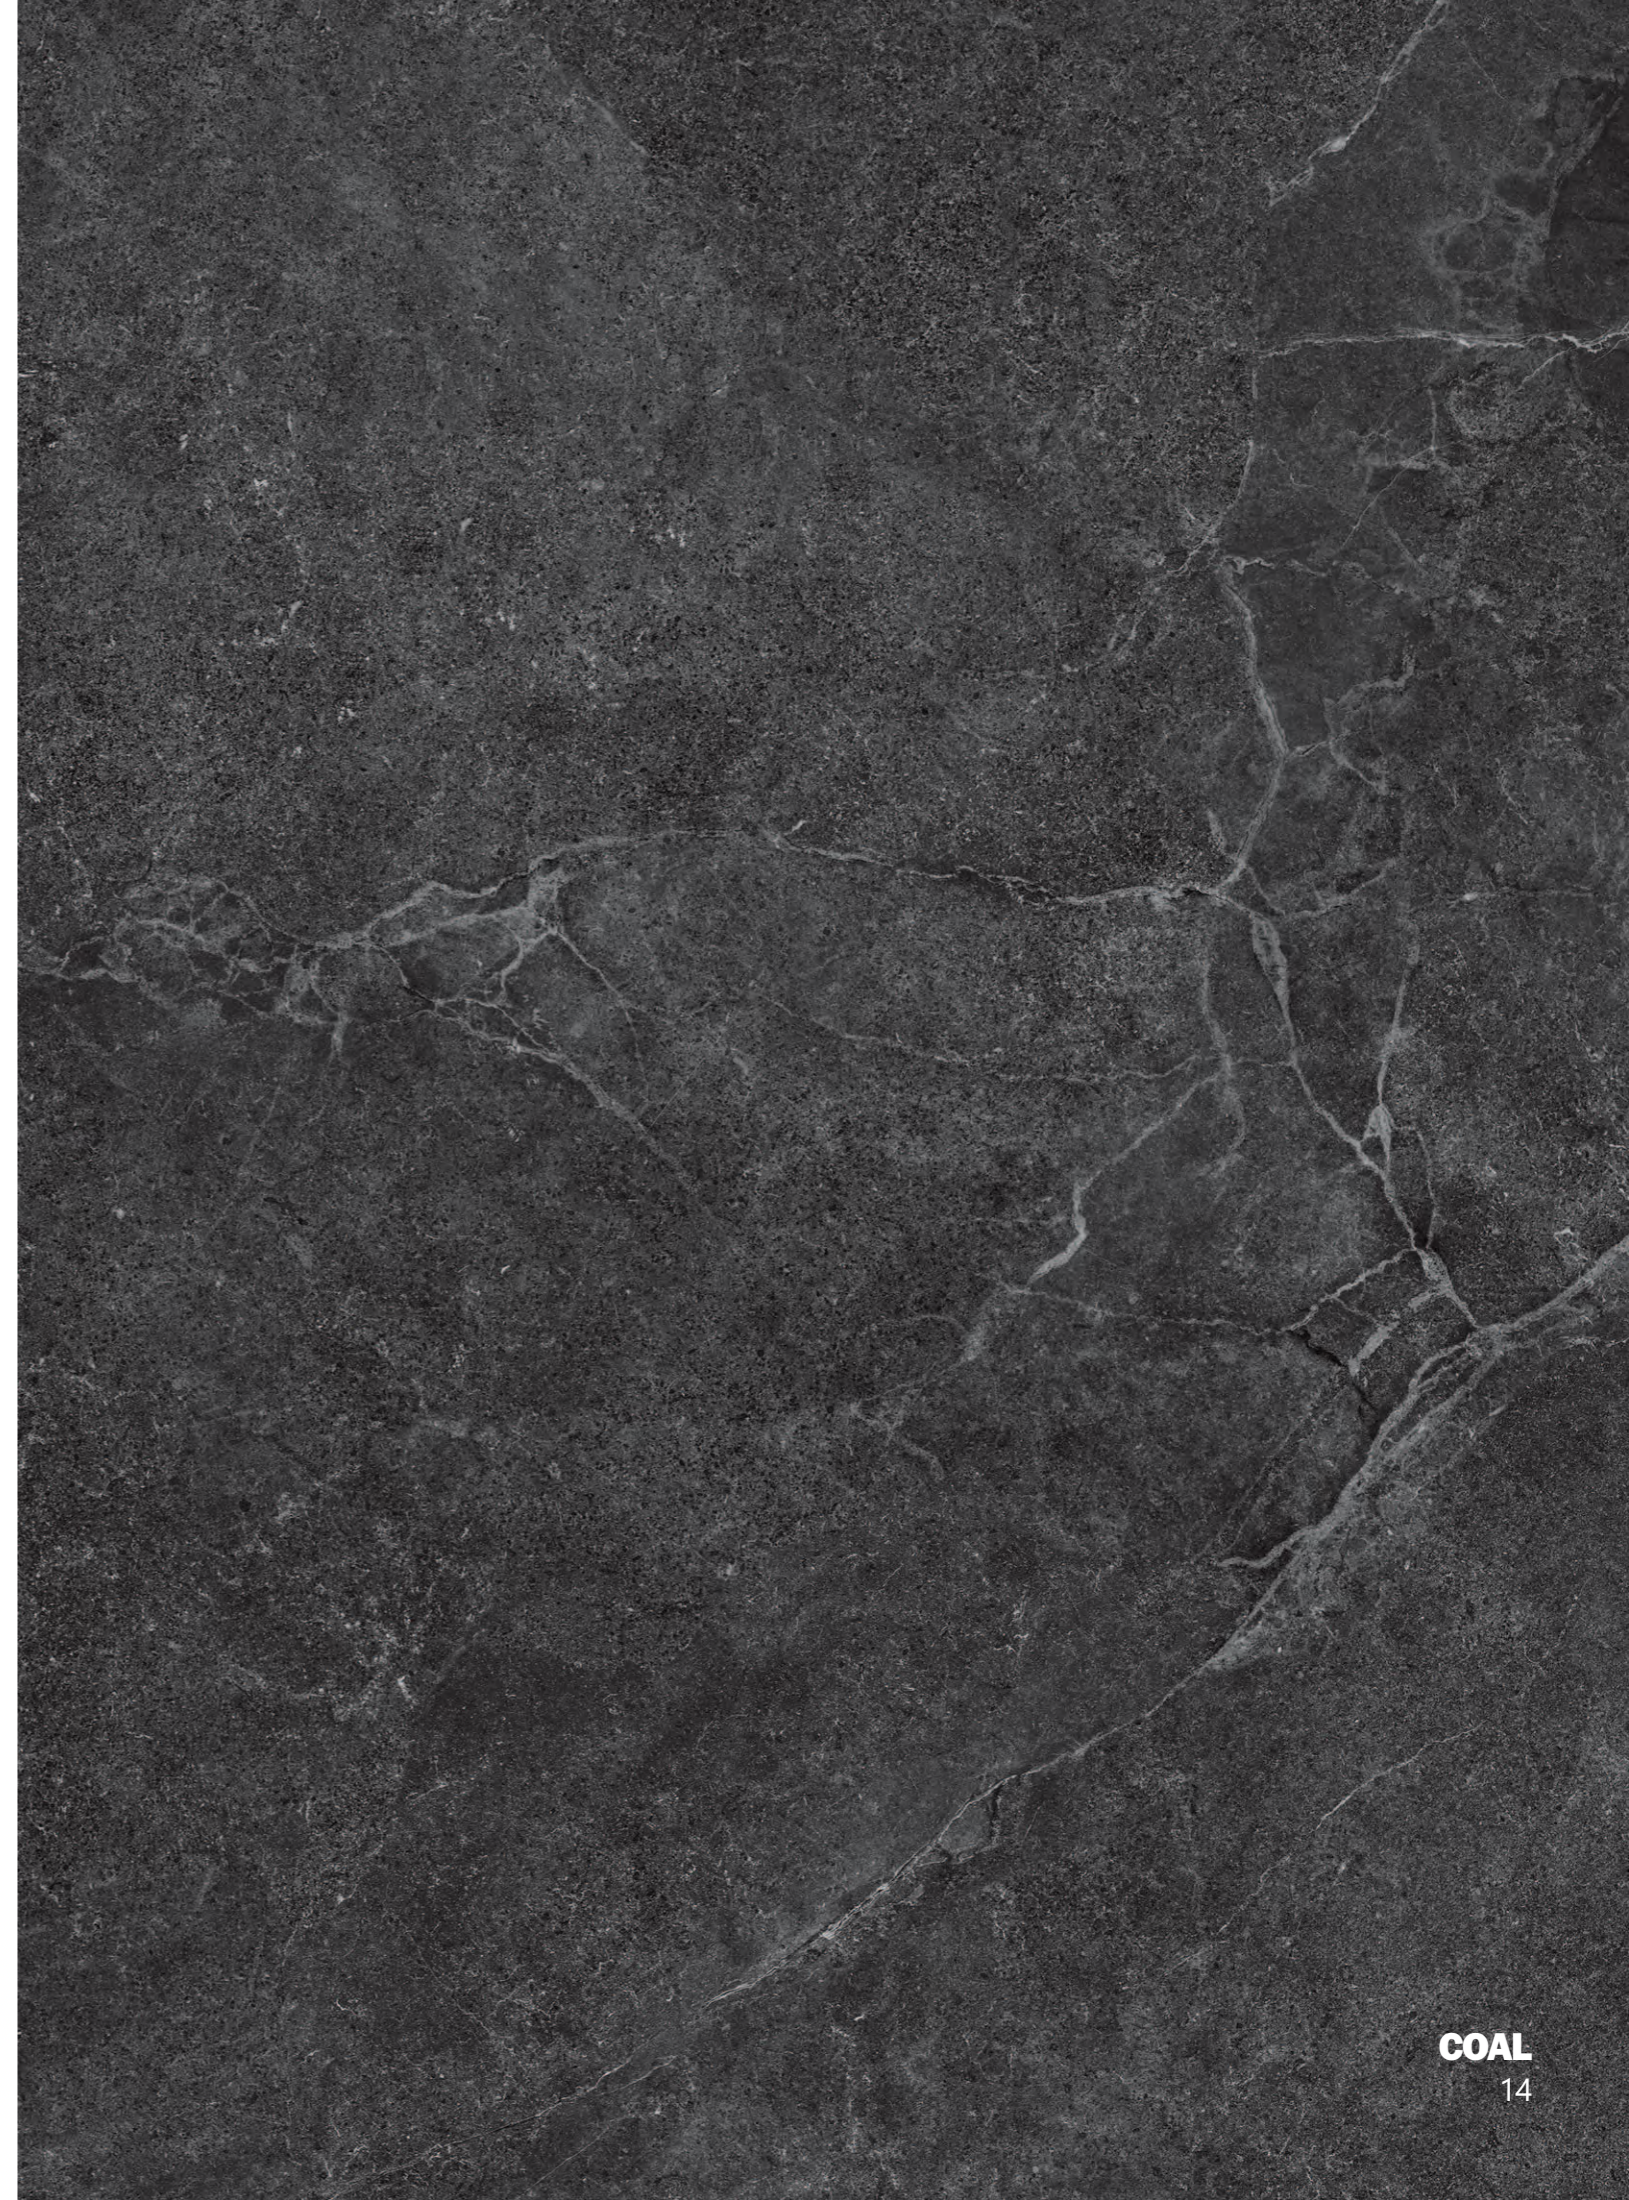

ENZO

COAL

■ **FORMATS**

30x30
30x60
60x60
60x120

■ **SURFACES**

Natural(Matt)
Lappato

■ **APPLICATIONS**

Interior
Exterior
Wall
Floor
Residential
Commercial

48

FORTY EIGHT
RANDOM FACES
30x60cm

24

TWENTY FOUR
RANDOM FACES
60x60cm

12

TWELVE
RANDOM FACES
60x120cm