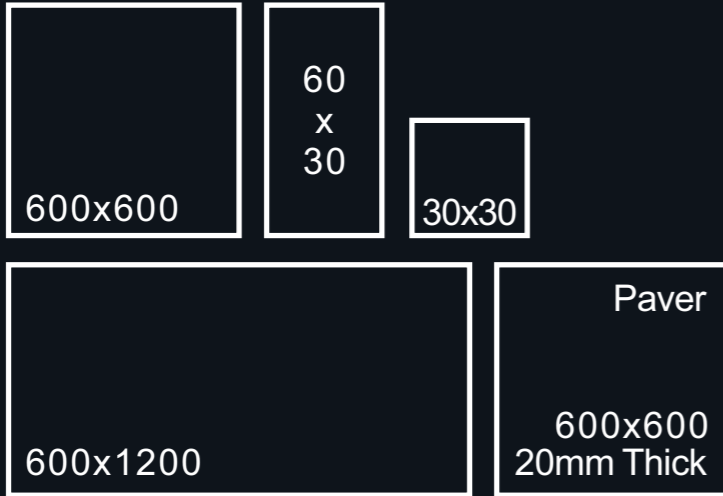

ENZO

SURFACETEC
In/Out Solutions

SIZES