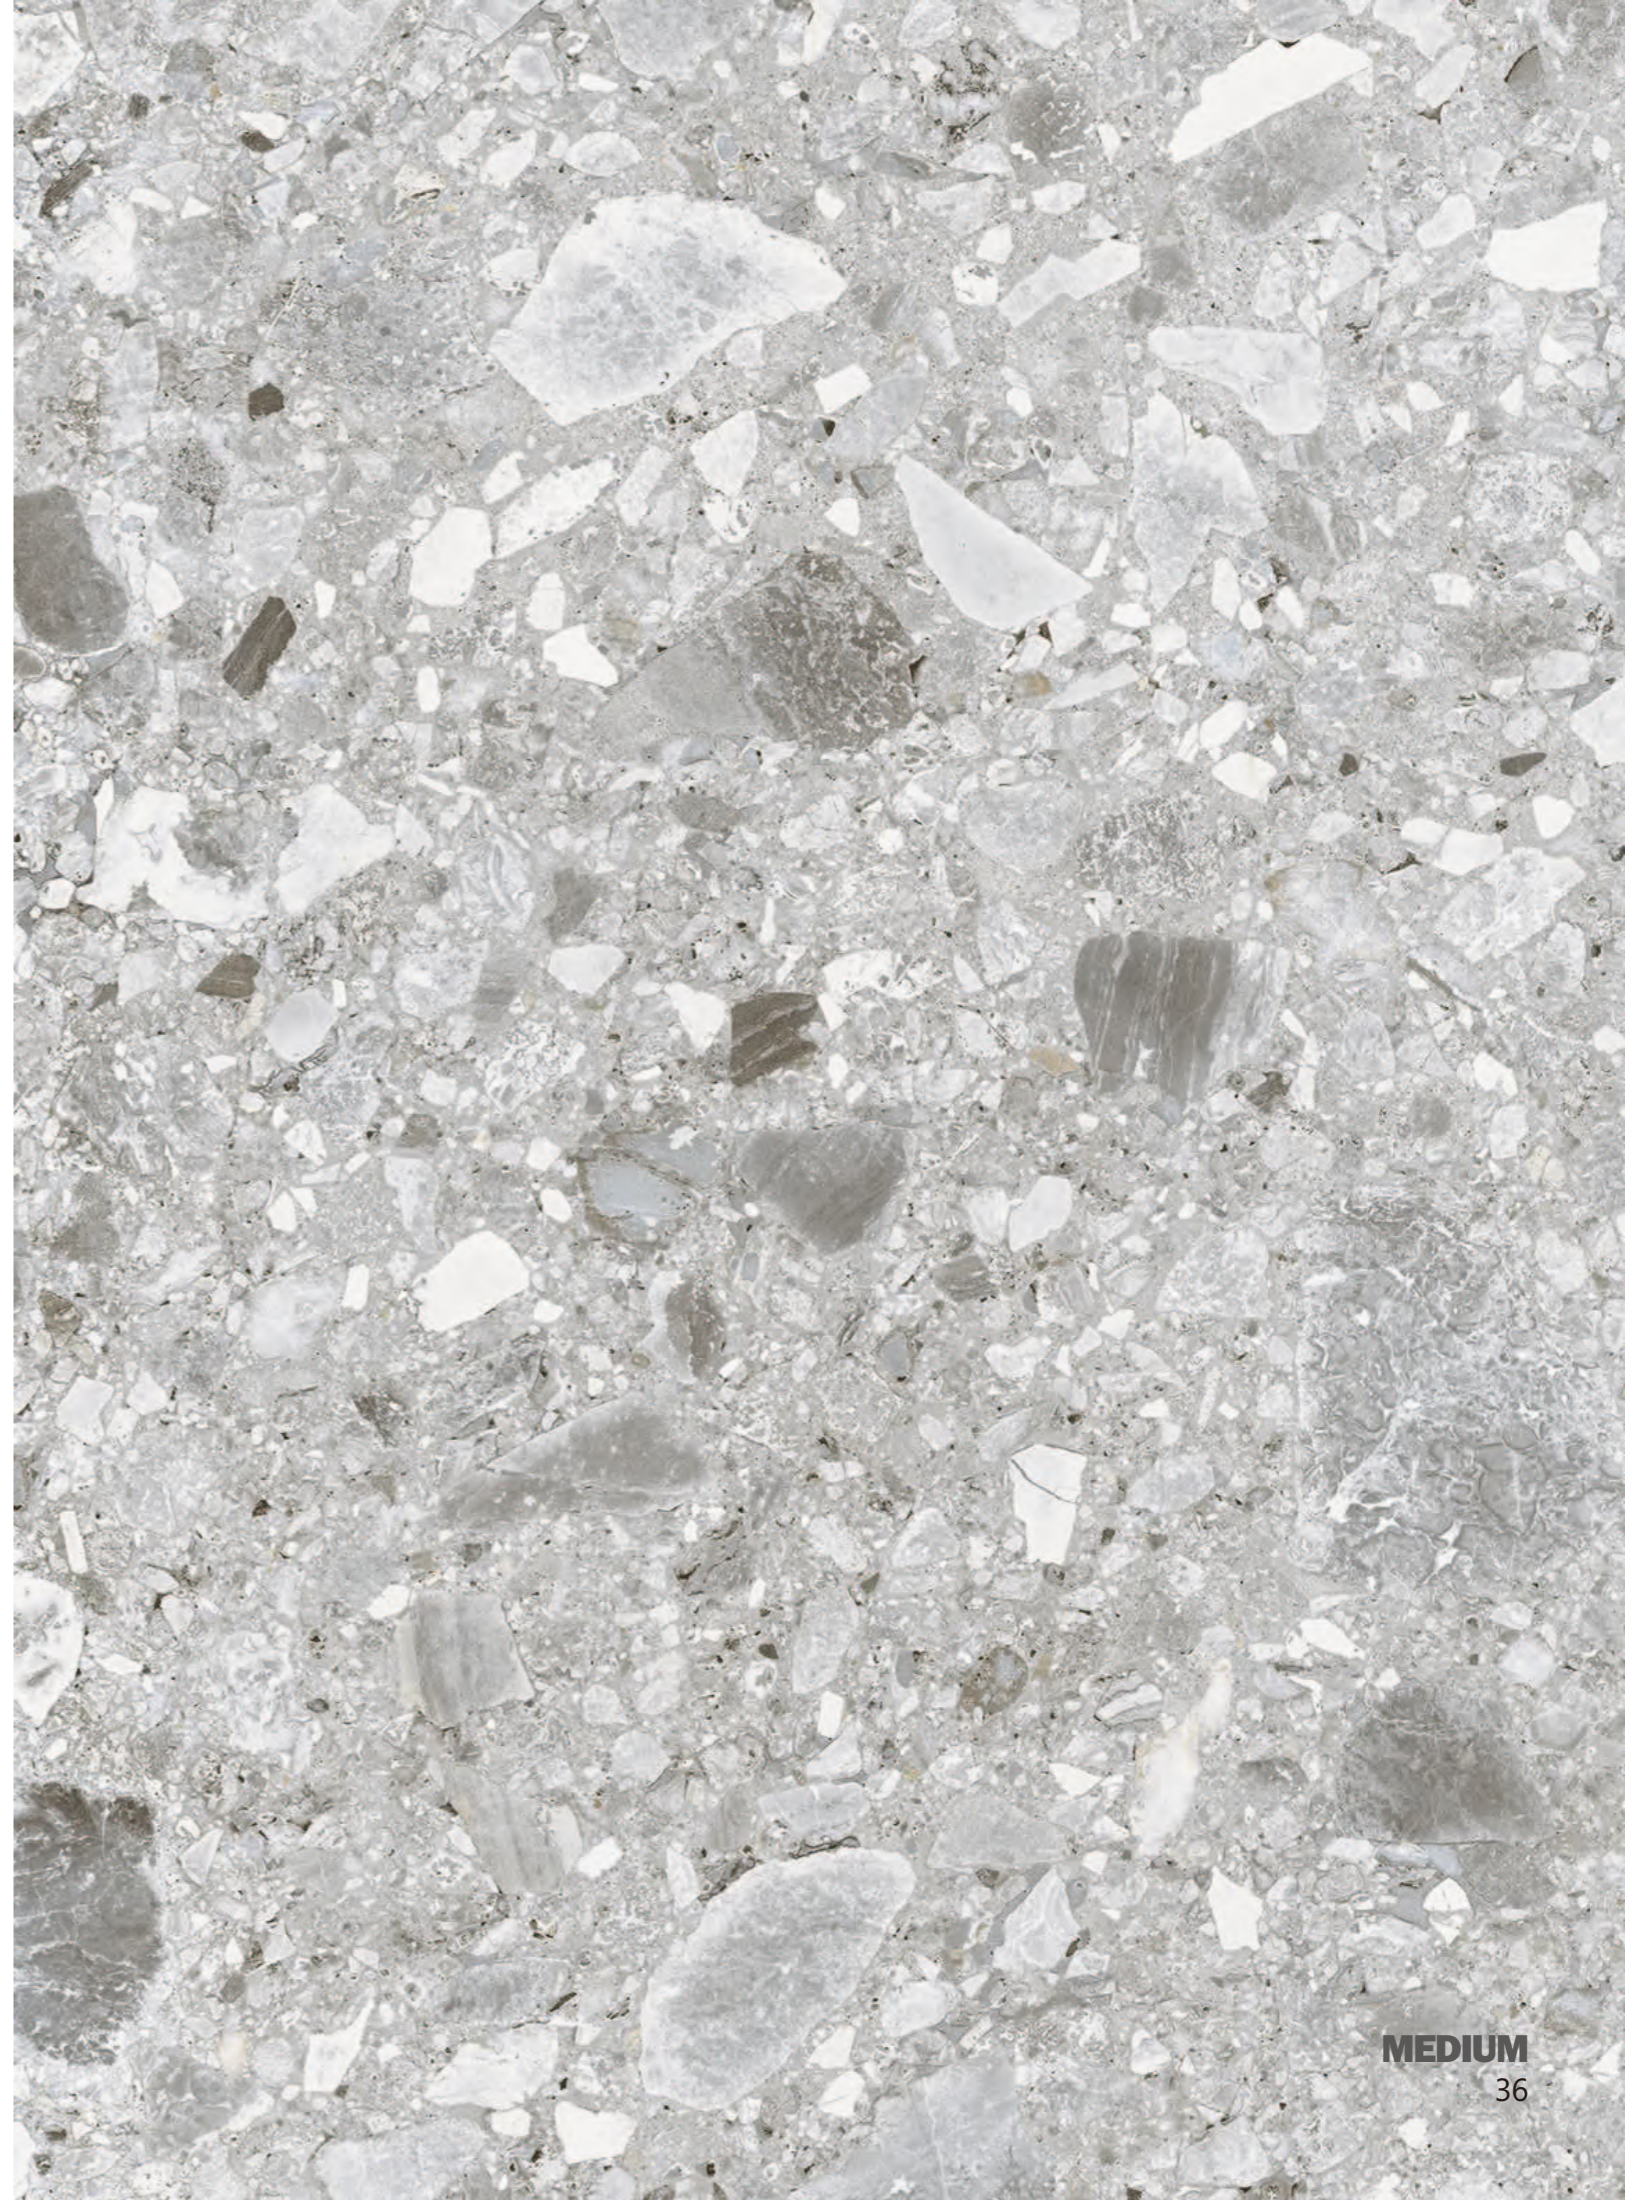

CEPPO STONE
MEDIUM

■ **FORMATS**

30x30
30x60
60x60
60x120

■ **SURFACES**

Natural (Matt)

■ **APPLICATIONS**

Interior
Exterior
Wall
Floor
Residential
Commercial

40
FORTY
RANDOM FACES
30x60cm

20
TWENTY
RANDOM FACES
60x60cm

10
TEN
RANDOM FACES
60x120cm