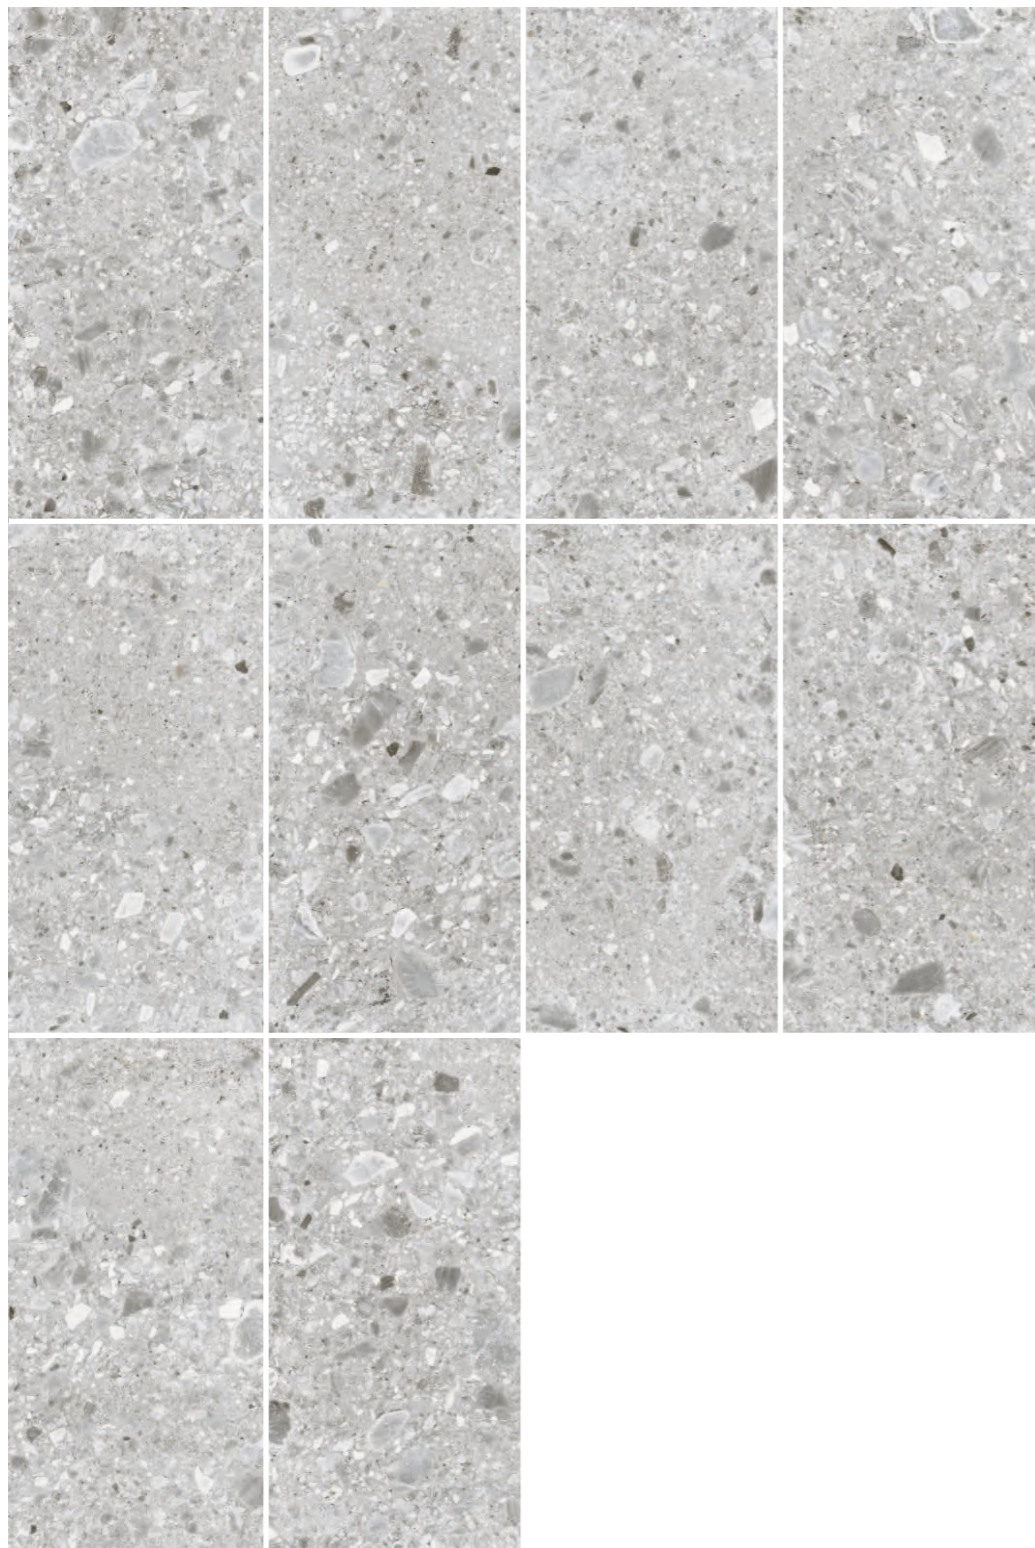

CEPPO STONE
MEDIUM

■ **FORMATS**

30x30
30x60
60x60
60x120

■ **SURFACES**

Natural (Matt)

■ **APPLICATIONS**

Interior
Exterior
Wall
Floor
Residential
Commercial

40
FORTY
RANDOM FACES
30x60cm

20
TWENTY
RANDOM FACES
60x60cm

10
TEN
RANDOM FACES
60x120cm