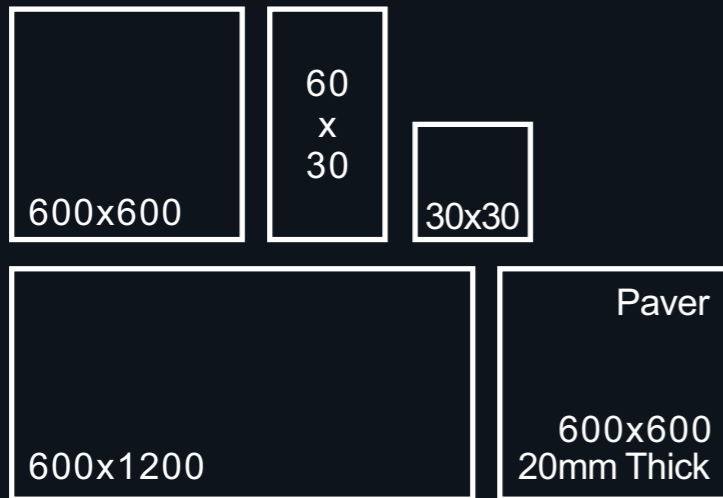

THIRTY SIX
RANDOM FACES
30x60cm

18

EIGHTEEN
RANDOM FACES
60x60cm

9

NINE
RANDOM FACES
60x120cm

CEPPO STONE

SIZES

APPS