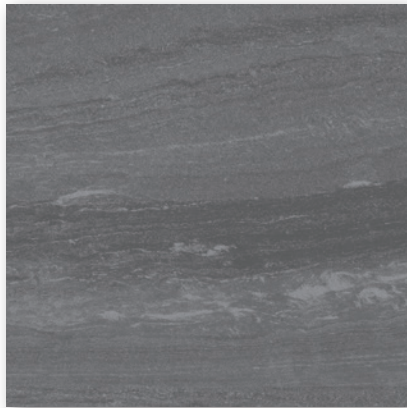

SHADOW

FEATURING

**SMOOTH
GRIP** ✓

SHADOWWHITE

Our Shadow porcelain tile channels a modern natural sandstone look at a fraction of the cost. Sophisticated spaces deserve the high-end finishes that this range provides. Available in multiple on-trend colours, sizes and finishes, select this tile for both internal and external surfaces within your home or in a light commercial setting.

SHADOW

WHITE

CREAM

LIGHT GREY

DARK GREY

CHARCOAL

The Shadow porcelain range is your stylish choice in either matte, lappato or structured. The matte tile channels traditional aspirations with some anti-slip characteristics.

NATIONAL AVAILABILITY

P4 ⁺ MATT [†] - with SmoothGrip finish	LAPPATO
300x300	
300x600	300x600
600x600	600x600

*Check remaining available stock for Matt & Structured finishes and 450x900 sizes

† Our new SmoothGrip finish uses the latest nano-surface technology to produce a smooth surface, with a high degree of slip resistance. This new surface provides a durable, tactile, low maintenance finish with aesthetic appeal, without sacrificing safety.

10 YEAR WARRANTY

RECTIFIED EDGES

MULTIPLE FACES

LARGE FORMAT TILE

SHADOW

SHADOW DARK GREY

Our new SmoothGrip finish uses the latest nano-surface technology to produce a smooth surface, with a high degree of slip resistance.