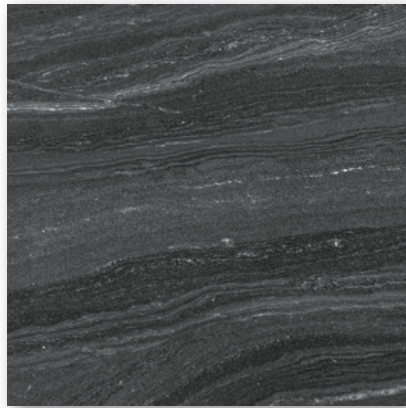

SHADOW

FEATURING

**SMOOTH
GRIP** ✓

SHADOWWHITE

Our Shadow porcelain tile channels a modern natural sandstone look at a fraction of the cost. Sophisticated spaces deserve the high-end finishes that this range provides. Available in multiple on-trend colours, sizes and finishes, select this tile for both internal and external surfaces within your home or in a light commercial setting.

SHADOW

WHITE

CREAM

LIGHT GREY

DARK GREY

CHARCOAL

The Shadow porcelain range is your stylish choice in either matte, lappato or structured. The matte tile channels traditional aspirations with some anti-slip characteristics.

Our lappato option has a hint of exclusivity and refinement. If you need a solution for external surfaces, opt for a rougher look with the highest anti-slip characteristics that a structured finish can offer.

NATIONAL AVAILABILITY

P4 ⁺ MATT [†] - with SmoothGrip finish	LAPPATO
300x300	
300x600	300x600
600x600	600x600

*Check remaining available stock for Matt & Structured finishes and 450x900 sizes

† Our new SmoothGrip finish uses the latest nano-surface technology to produce a smooth surface, with a high degree of slip resistance. This new surface provides a durable, tactile, low maintenance finish with aesthetic appeal, without sacrificing safety.