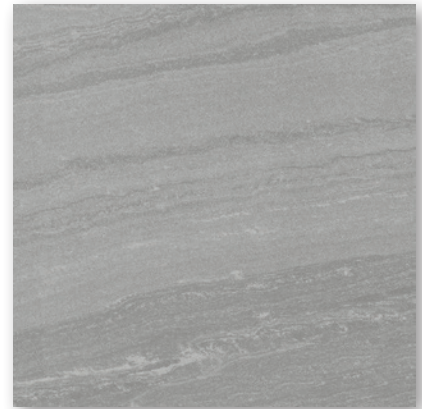

SHADOW

FEATURING

**SMOOTH
GRIP** ✓

SHADOWWHITE

Our Shadow porcelain tile channels a modern natural sandstone look at a fraction of the cost. Sophisticated spaces deserve the high-end finishes that this range provides. Available in multiple on-trend colours, sizes and finishes, select this tile for both internal and external surfaces within your home or in a light commercial setting.

SHADOW

WHITE

CREAM

LIGHT GREY

DARK GREY

CHARCOAL

The Shadow porcelain range is your stylish choice in either matte, lappato or structured. The matte tile channels traditional aspirations with some anti-slip characteristics.

NATIONAL AVAILABILITY

P4 ⁺ MATT [†] - with SmoothGrip finish	LAPPATO
300x300	
300x600	300x600
600x600	600x600

*Check remaining available stock for Matt & Structured finishes and 450x900 sizes

† Our new SmoothGrip finish uses the latest nano-surface technology to produce a smooth surface, with a high degree of slip resistance. This new surface provides a durable, tactile, low maintenance finish with aesthetic appeal, without sacrificing safety.

10 YEAR WARRANTY

RECTIFIED EDGES

MULTIPLE FACES

LARGE FORMAT TILE

SHADOW

SHADOW DARK GREY

Our new SmoothGrip finish uses the latest nano-surface technology to produce a smooth surface, with a high degree of slip resistance.