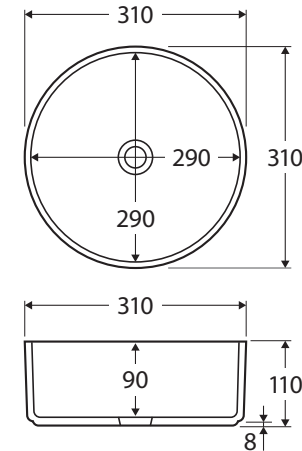

## ABOVE COUNTER BASIN

### Features

- Gloss white finish
- Vitreous china
- No tap hole or overflow
- Requires 32 mm non-overflow waste (not included)
- Capacity: 6.15 litres

While we aim to ensure specifications are correct at the time of publication, Fienza reserves the right to make modifications without prior notice. Physical colour may vary from image shown. All measurements are shown in millimetres. For ceramic products, please allow +/- 10 mm tolerance for manufacturing variance. Always use physical product measurements for mark-ups and roughing-in as the technical drawing may differ from actual product received.