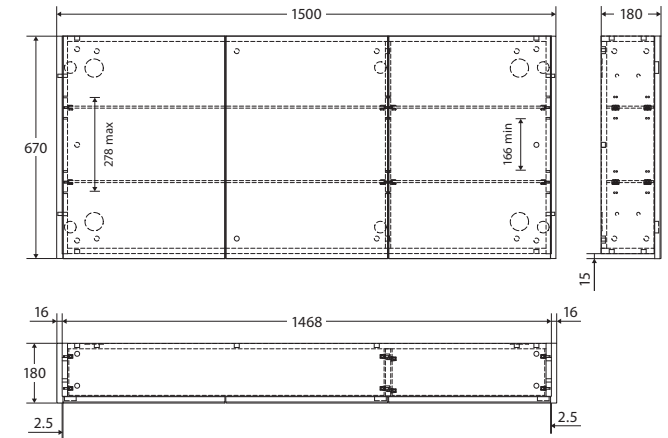

# Mirror Cabinet WITH SIDE PANELS, 1500MM

## Features

- Designed to match our universal vanity cabinets
- 5mm thick, pencil edge glass mirrors
- Soft-close doors
- Two internal tempered glass shelves (adjustable)
- White interior
- Made from E1 MDF board
- Strong 16mm backing board
- Includes 4 mounting brackets

While we aim to ensure specifications are correct at the time of publication, Fienza reserves the right to make modifications without prior notice. Physical colour may vary from image shown. All measurements are shown in millimetres. Always use physical product measurements for mark-ups and roughing-in as the technical drawing may differ from actual product received.