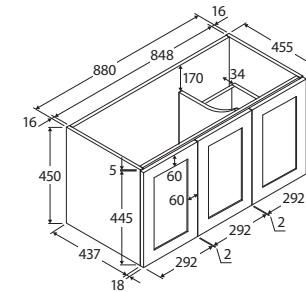

Mila

900MM WALL-HUNG CABINET, RIGHT DRAWERS

Features

- High quality, satin white exterior with bright white interior
- Soft-close doors and drawers
- Requires handles (not included)
- 16 mm thick backing boards and drawer bases
- FSC certified, eco-friendly E0 board

NOTE: HANDLES REQUIRED

TOP VIEW: SHELF AREA & DRAWER AREA

SIDE VIEW: RECESS & SHELF STORAGE

SIDE VIEW: DRAWER STORAGE

COMPLETE THE LOOK

Choose from our range of knobs and handles designed for MILA to suit your style.