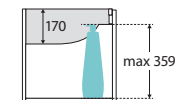

Mila

900MM WALL-HUNG CABINET, RIGHT DRAWERS

Features

- High quality, satin white exterior with bright white interior
- Soft-close doors and drawers
- Requires handles (not included)
- 16 mm thick backing boards and drawer bases
- FSC certified, eco-friendly E0 board

NOTE: HANDLES REQUIRED

TOP VIEW: SHELF AREA & DRAWER AREA

SIDE VIEW: RECESS & SHELF STORAGE

SIDE VIEW: DRAWER STORAGE

COMPLETE THE LOOK

Choose from our range of knobs and handles designed for MILA to suit your style.