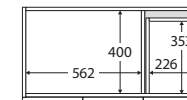

Mila

900MM WALL-HUNG CABINET, RIGHT DRAWERS

Features

- High quality, satin white exterior with bright white interior
- Soft-close doors and drawers
- Requires handles (not included)
- 16 mm thick backing boards and drawer bases
- FSC certified, eco-friendly E0 board

NOTE: HANDLES REQUIRED

TOP VIEW: SHELF AREA & DRAWER AREA

SIDE VIEW: RECESS & SHELF STORAGE

SIDE VIEW: DRAWER STORAGE

COMPLETE THE LOOK

Choose from our range of knobs and handles designed for MILA to suit your style.