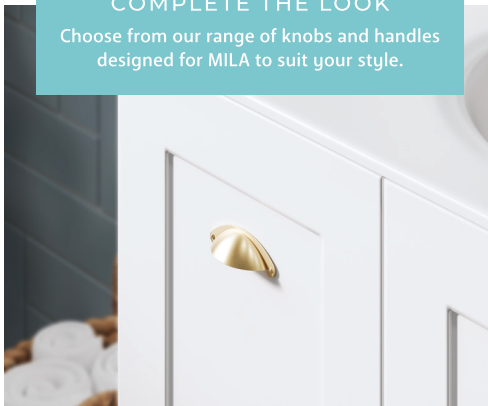

Mila

900MM WALL-HUNG CABINET, RIGHT DRAWERS

Features

- High quality, satin white exterior with bright white interior
- Soft-close doors and drawers
- Requires handles (not included)
- 16 mm thick backing boards and drawer bases
- FSC certified, eco-friendly E0 board

NOTE: HANDLES REQUIRED

TOP VIEW: SHELF AREA & DRAWER AREA

SIDE VIEW: RECESS & SHELF STORAGE

SIDE VIEW: DRAWER STORAGE

COMPLETE THE LOOK

Choose from our range of knobs and handles designed for MILA to suit your style.