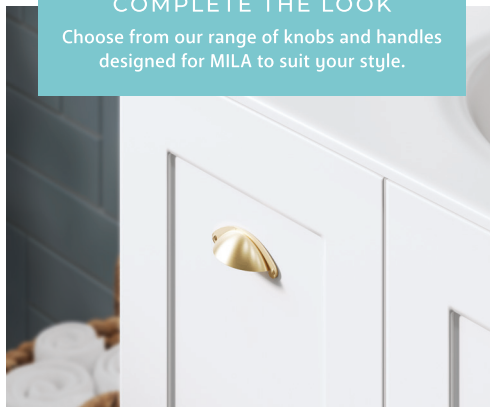

Mila

750MM WALL-HUNG CABINET, LEFT DRAWERS

Features

- High quality, satin white exterior with bright white interior
- Soft-close doors and drawers
- Requires handles (not included)
- 16 mm thick backing boards and drawer bases
- FSC certified, eco-friendly E0 board

NOTE: HANDLES REQUIRED

TOP VIEW: SHELF AREA & DRAWER AREA

SIDE VIEW: RECESS & SHELF STORAGE

SIDE VIEW: DRAWER STORAGE

COMPLETE THE LOOK

Choose from our range of knobs and handles designed for MILA to suit your style.