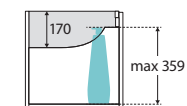

Mila

750MM WALL-HUNG CABINET, LEFT DRAWERS

Features

- High quality, satin white exterior with bright white interior
- Soft-close doors and drawers
- Requires handles (not included)
- 16 mm thick backing boards and drawer bases
- FSC certified, eco-friendly E0 board

NOTE: HANDLES REQUIRED

TOP VIEW: SHELF AREA & DRAWER AREA

SIDE VIEW: RECESS & SHELF STORAGE

SIDE VIEW: DRAWER STORAGE

COMPLETE THE LOOK

Choose from our range of knobs and handles designed for MILA to suit your style.