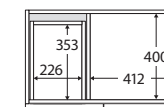

Mila

750MM WALL-HUNG CABINET, LEFT DRAWERS

Features

- High quality, satin white exterior with bright white interior
- Soft-close doors and drawers
- Requires handles (not included)
- 16 mm thick backing boards and drawer bases
- FSC certified, eco-friendly E0 board

NOTE: HANDLES REQUIRED

TOP VIEW: SHELF AREA & DRAWER AREA

SIDE VIEW: RECESS & SHELF STORAGE

SIDE VIEW: DRAWER STORAGE

COMPLETE THE LOOK

Choose from our range of knobs and handles designed for MILA to suit your style.