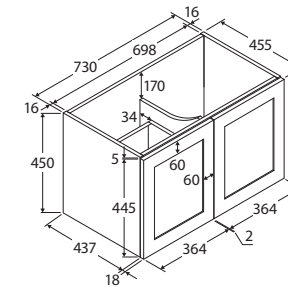

Mila

750MM WALL-HUNG CABINET, LEFT DRAWERS

Features

- High quality, satin white exterior with bright white interior
- Soft-close doors and drawers
- Requires handles (not included)
- 16 mm thick backing boards and drawer bases
- FSC certified, eco-friendly E0 board

NOTE: HANDLES REQUIRED

TOP VIEW: SHELF AREA & DRAWER AREA

SIDE VIEW: RECESS & SHELF STORAGE

SIDE VIEW: DRAWER STORAGE

COMPLETE THE LOOK

Choose from our range of knobs and handles designed for MILA to suit your style.