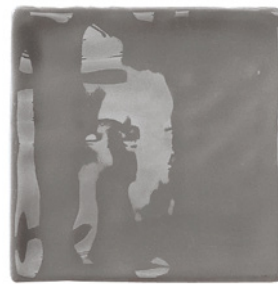

# LUXE

100x100mm

MATT

GLOSS

DAYLIGHT

ASH GREY

BLUSH PINK

SMOKE GREY