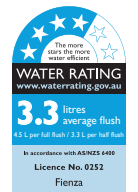

While we aim to ensure specifications are correct at the time of publication, Fienza reserves the right to make modifications without prior notice. Physical colour may vary from image shown. All measurements are shown in millimetres. For ceramic products, please allow +/- 10 mm tolerance for manufacturing variance. Always use physical product measurements for mark-ups and roughing-in as the technical drawing may differ from actual product received.