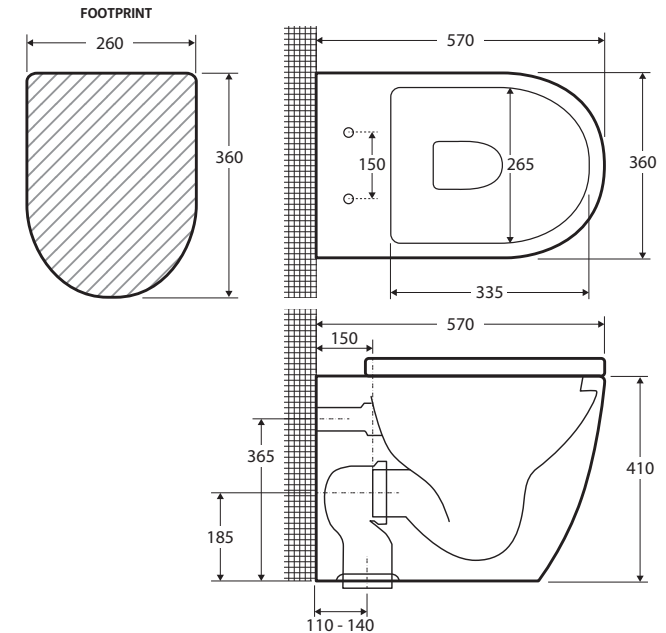

Koko Gloss White WALL-FACED TOILET

Features

- Rimless hygienic flush
- Gloss white finish
- Concealed pan for easy cleaning
- UF quick release, soft close seat
- Available as P-Trap or S-Trap
- Stainless steel hinges
- Includes floor mounting screws
- **WELS 4 Star rated, 4.5L/3.3L (3.3L average flush) when used with R&T cistern**

Cistern and flush buttons required (sold separately)

Available in

P-Trap
Pan & Seat
K002376-PS

S-Trap
Pan & Seat
K002376A-PS

Cleaning & Care

- The toilet seat may be removed for cleaning - depress the quick release buttons and lift up.
- Clean only with a soft cloth or sponge using warm water and mild soap or detergent. Do not use any abrasive cleaning materials.
- Do not use any solvents or corrosive liquids.
- Note that use of clip-on deodorisers will affect flushing performance on rimless suites.

While we aim to ensure specifications are correct at the time of publication, Fienza reserves the right to make modifications without prior notice. Physical colour may vary from image shown. All measurements are shown in millimetres. For ceramic products, please allow +/- 10 mm tolerance for manufacturing variance. Always use physical product measurements for mark-ups and roughing-in as the technical drawing may differ from actual product received.