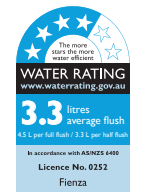

Cleaning & Care

- The toilet seat may be removed for cleaning - depress the quick release buttons and lift up.
- Clean only with a soft cloth or sponge using warm water and mild soap or detergent. Do not use any abrasive cleaning materials.
- Do not use any solvents or corrosive liquids.
- Note that use of clip-on deodorisers will affect flushing performance on rimless suites.