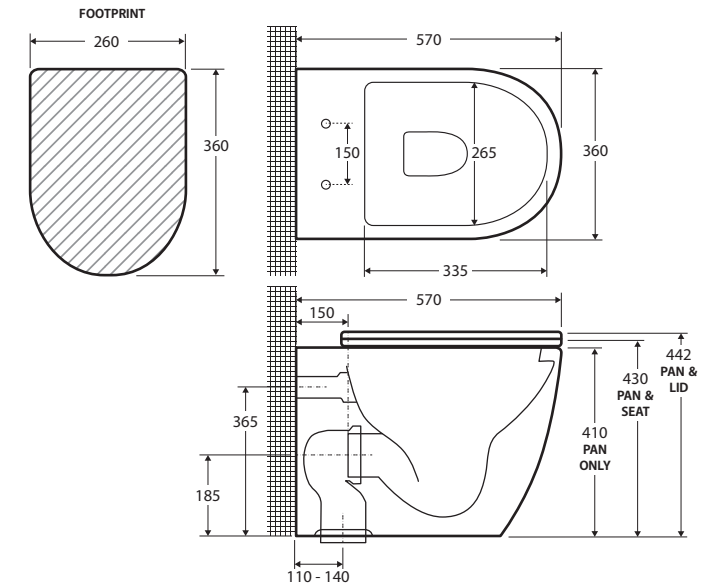

Koko Matte White

WALL-FACED TOILET

Features

- Rimless hygienic flush
- Matte white finish
- Concealed pan for easy cleaning
- Gloss white quick release, soft close seat
- Available as P-Trap or S-Trap
- Stainless steel hinges
- Includes floor mounting screws
- **WELS 4 Star rated, 4.5L/3.3L (3.3L average flush) when used with R&T cistern**

Cistern and flush buttons required (sold separately)

Available in

P-Trap
Pan & Seat

K002376MW-PS

S-Trap
Pan & Seat

K002376MWA-PS

Cleaning & Care

- The toilet seat may be removed for cleaning - depress the quick release buttons and lift up.
- Clean only with a soft cloth or sponge using warm water and mild soap or detergent. Do not use any abrasive cleaning materials.
- Do not use any solvents or corrosive liquids.
- Note that use of clip-on deodorisers will affect flushing performance on rimless suites.

While we aim to ensure specifications are correct at the time of publication, Fienza reserves the right to make modifications without prior notice. Physical colour may vary from image shown. All measurements are shown in millimetres. For ceramic products, please allow +/- 10 mm tolerance for manufacturing variance. Always use physical product measurements for mark-ups and roughing-in as the technical drawing may differ from actual product received.