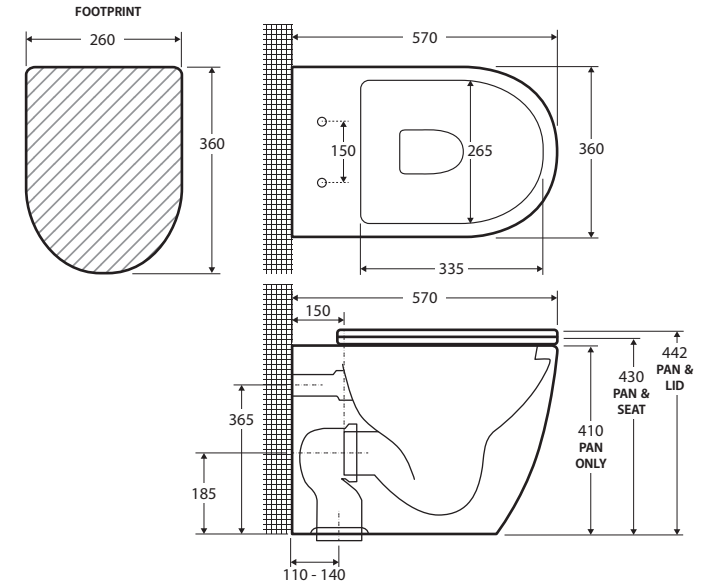

Koko Matte Black WALL-FACED TOILET

Features

- Rimless hygienic flush
- Matte black finish
- Concealed pan for easy cleaning
- Matte black quick release, soft close seat
- Available as P-Trap or S-Trap
- Stainless steel hinges
- Includes floor mounting screws
- **WELS 4 Star rated, 4.5L/3.3L (3.3L average flush) when used with R&T cistern**

Cistern and flush buttons required (sold separately)

Available in

P-Trap
Pan & Seat

K002376MB-PS

S-Trap
Pan & Seat

K002376MBA-PS

Cleaning & Care

- The toilet seat may be removed for cleaning - depress the quick release buttons and lift up.
- Clean only with a soft cloth or sponge using warm water and mild soap or detergent. Do not use any abrasive cleaning materials.
- Do not use any solvents or corrosive liquids.
- Note that use of clip-on deodorisers will affect flushing performance on rimless suites.

While we aim to ensure specifications are correct at the time of publication, Fienza reserves the right to make modifications without prior notice. Physical colour may vary from image shown. All measurements are shown in millimetres. For ceramic products, please allow +/- 10 mm tolerance for manufacturing variance. Always use physical product measurements for mark-ups and roughing-in as the technical drawing may differ from actual product received.