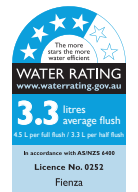

Cleaning & Care

- The toilet seat may be removed for cleaning - depress the quick release buttons and lift up.
- Clean only with a soft cloth or sponge using warm water and mild soap or detergent. Do not use any abrasive cleaning materials.
- Do not use any solvents or corrosive liquids.
- Note that use of clip-on deodorisers will affect flushing performance on rimless suites.