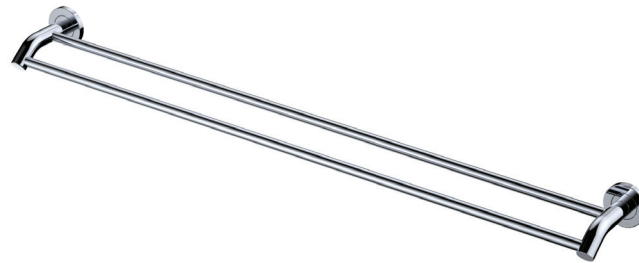

Kaya® DOUBLE TOWEL RAIL, 900MM

Features

- Circular cover plates
- Super strong 5-point wall mount
- Adjustable no-spin rail design (cut to length)
- Sloping arm design makes it easier to hang towels
- Fully concealed fixings
- Made from zinc and stainless steel
- Hex key not required for mounting (only used to secure rail)

Please Note: These products may have a visible Fienza or Watermark logo.

(Adjustable – cut to length)

Available in

Electroplated
Chrome
82808

Electroplated
Matte White
82808MW

Electroplated
Matte Black
82808MB