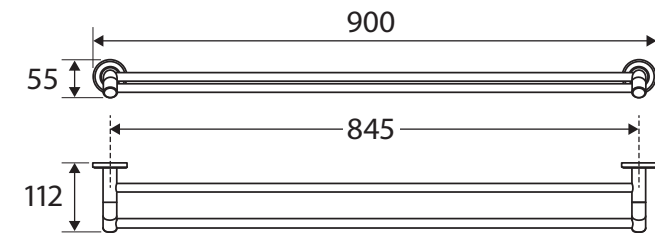

Kaya® DOUBLE TOWEL RAIL, 900MM

Features

- Circular cover plates
- Super strong 5-point wall mount
- Adjustable no-spin rail design (cut to length)
- Sloping arm design makes it easier to hang towels
- Fully concealed fixings
- Made from zinc and stainless steel
- Hex key not required for mounting (only used to secure rail)

Please Note: These products may have a visible Fienza or Watermark logo.

(Adjustable – cut to length)

Available in

Electroplated
Chrome
82808

Electroplated
Matte White
82808MW

Electroplated
Matte Black
82808MB

While we aim to ensure specifications are correct at the time of publication, Fienza reserves the right to make modifications without prior notice. Physical colour may vary from image shown. All measurements are shown in millimetres. Always use physical product measurements for mark-ups and roughing-in as the technical drawing may differ from actual product received.