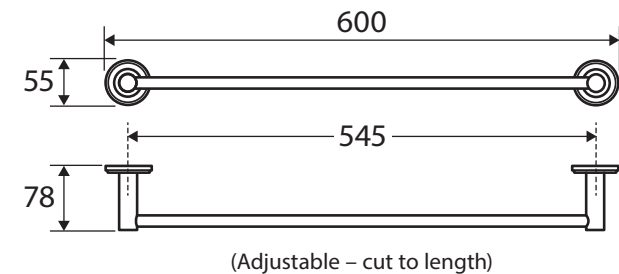

Kaya®

SINGLE TOWEL RAIL, 600MM

Features

- Circular cover plates
- Super strong 4-point wall mount
- Adjustable no-spin rail design (cut to length)
- Fully concealed fixings
- Made from zinc and stainless steel
- Hex key not required for installation

Please Note: These products may have a visible Fienza or Watermark logo.

Available in

Electroplated
Chrome
8280160

Cleaning & Care

- Regularly clean with mild soapy water using a microfibre cloth.
- In highly polluted or coastal locations, we recommend cleaning 2-3 times per week.
- Do not use harsh detergents, bleach, cream cleaners or citrus based cleaners. These substances are abrasive and will damage the surface.
- Do not use undue pressure and wipe in one direction only

While we aim to ensure specifications are correct at the time of publication, Fienza reserves the right to make modifications without prior notice. Physical colour may vary from image shown. All measurements are shown in millimetres. Always use physical product measurements for mark-ups and roughing-in as the technical drawing may differ from actual product received.