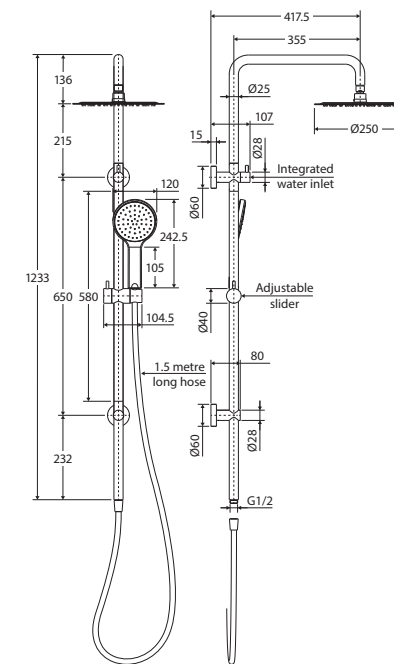

Kaya® TWIN SHOWER

Features

WELS 3 Star rated, 9L/min

Rail:

- Integrated top water inlet and diverter
- Slider to adjust height and angle of hand shower
- Made from solid brass
- 1.5 metre stainless steel hose (PVC on matte black model)

KAYA Overhead Shower (411125):

- 250 mm diameter
- Ultra-thin 2 mm profile
- Easy to clean TPR nozzles
- Brass swivel joint
- Made from lead-free stainless steel
- Female 1/2" BSP inlet

KAYA Hand Piece (MSH115):

- Single water-flow setting
- Easy to clean TPR nozzles
- Made from ABS

Please note: This product may have a visible Fienza or Watermark logo.

Available in

Electroplated
Chrome
455109

Electroplated
Matte White
455109MW

Electroplated
Matte Black
455109B

PVD
Brushed Nickel
455109BN

PVD
Gun Metal
455109GM

PVD
Urban Brass
455109UB

Cleaning & Care

- Regularly clean with mild soapy water using a microfibre cloth.
- In highly polluted or coastal locations, we recommend cleaning 2-3 times per week.
- Do not use harsh detergents, bleach, cream cleaners or citrus based cleaners. These substances are abrasive and will damage the surface.
- Do not use undue pressure and wipe in one direction only.

While we aim to ensure specifications are correct at the time of publication, Fienza reserves the right to make modifications without prior notice. Physical colour may vary from image shown. All measurements are shown in millimetres. Always use physical product measurements for mark-ups and roughing-in as the technical drawing may differ from actual product received.