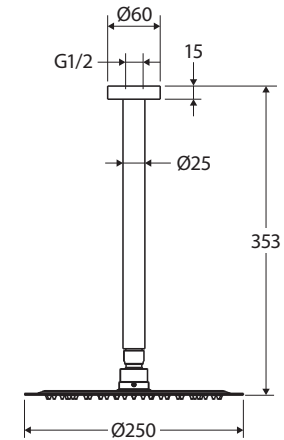

Kaya® SHOWER DROPPER SET

Features

WELS 3 Star rated, 9L/min

- Ultra-thin 2 mm shower head
- Easy to clean TPR nozzles
- Brass swivel joint
- Made from lead-free stainless steel
- Flange included
- Female 1/2" BSP inlet

While we aim to ensure specifications are correct at the time of publication, Fienza reserves the right to make modifications without prior notice. Physical colour may vary from image shown. All measurements are shown in millimetres. Always use physical product measurements for mark-ups and roughing-in as the technical drawing may differ from actual product received.