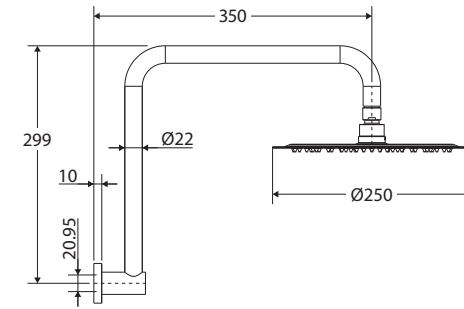

Kaya® GOOSENECK SHOWER ARM SET

Features

WELS 3 Star rated, 9L/min

- Ultra-thin 2 mm shower head
- Easy to clean TPR nozzles
- Brass swivel joint
- Made from lead-free stainless steel
- Flange included
- Female 1/2" BSP inlet

While we aim to ensure specifications are correct at the time of publication, Fienza reserves the right to make modifications without prior notice. Physical colour may vary from image shown. All measurements are shown in millimetres. Always use physical product measurements for mark-ups and roughing-in as the technical drawing may differ from actual product received.